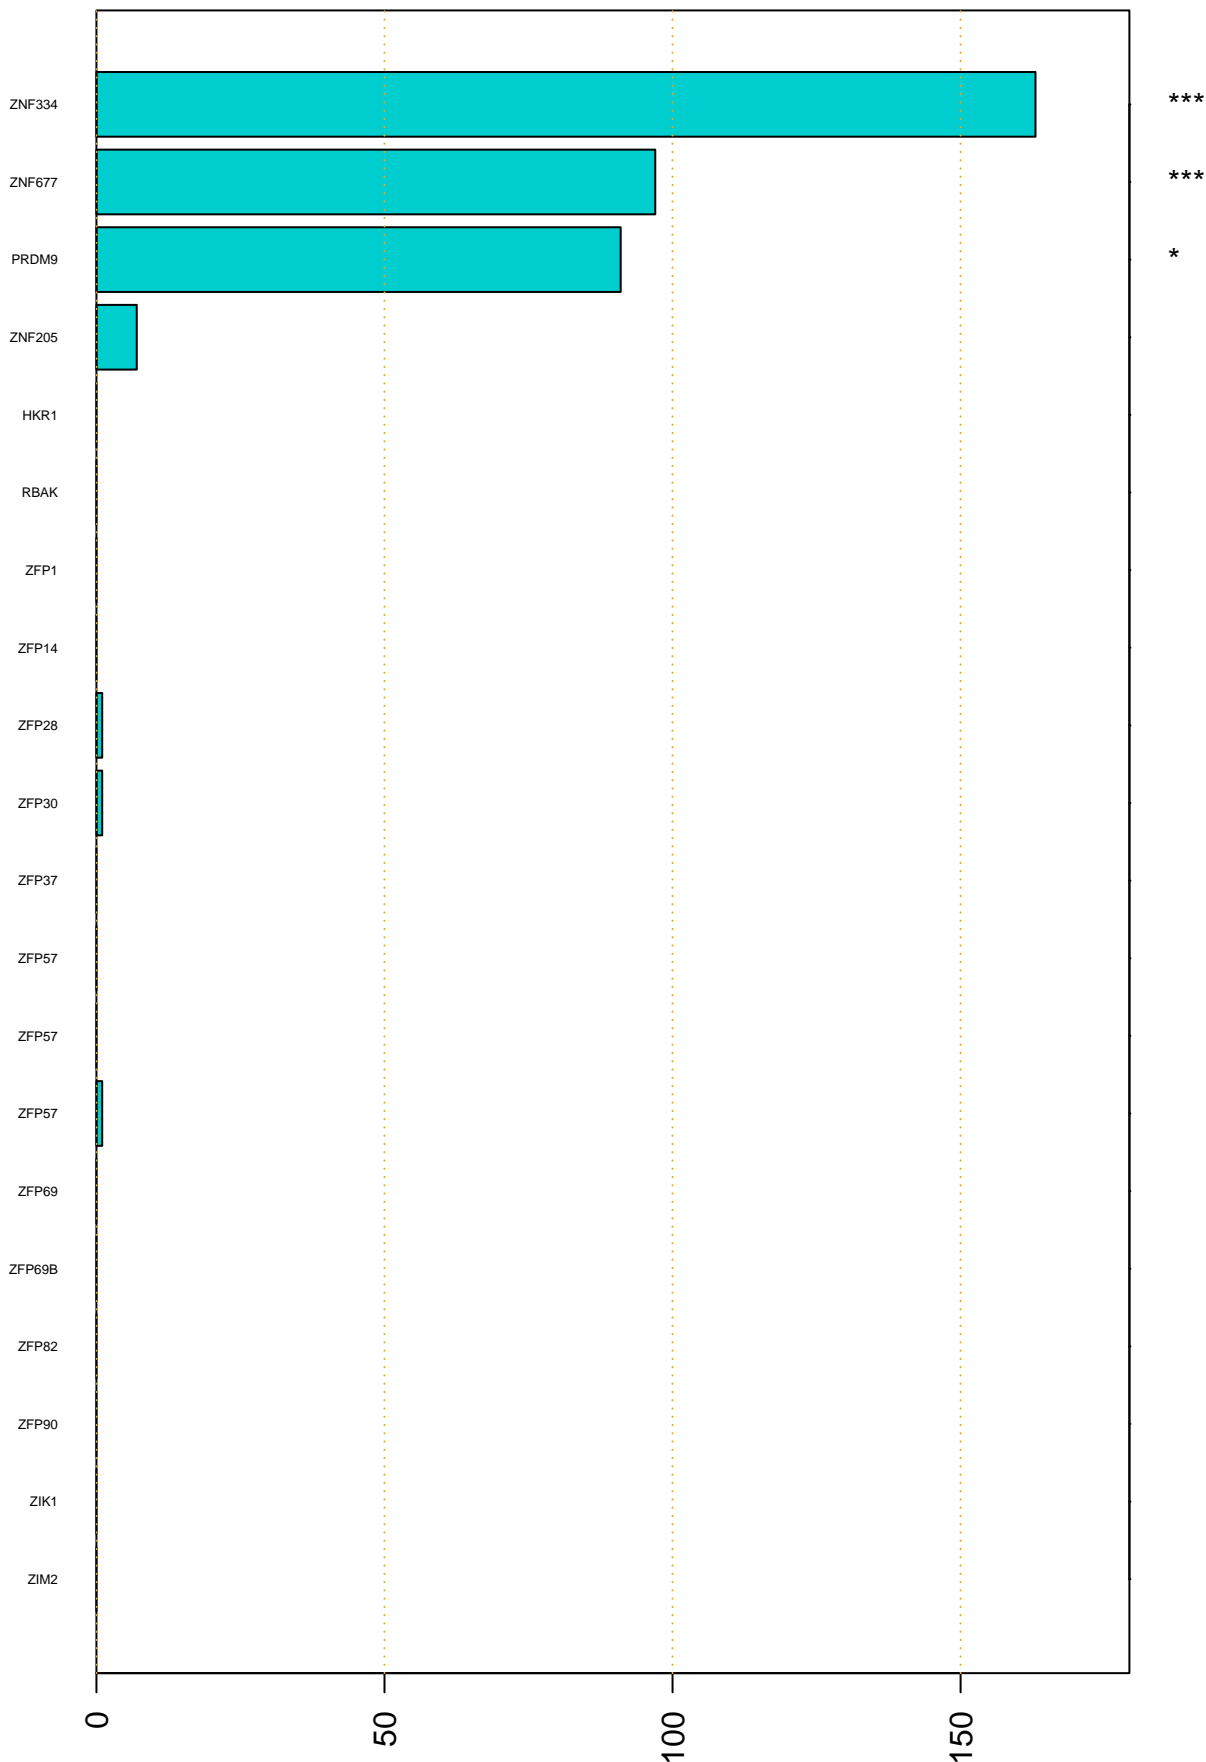

Enriched KZFP

#TE sfam with peak