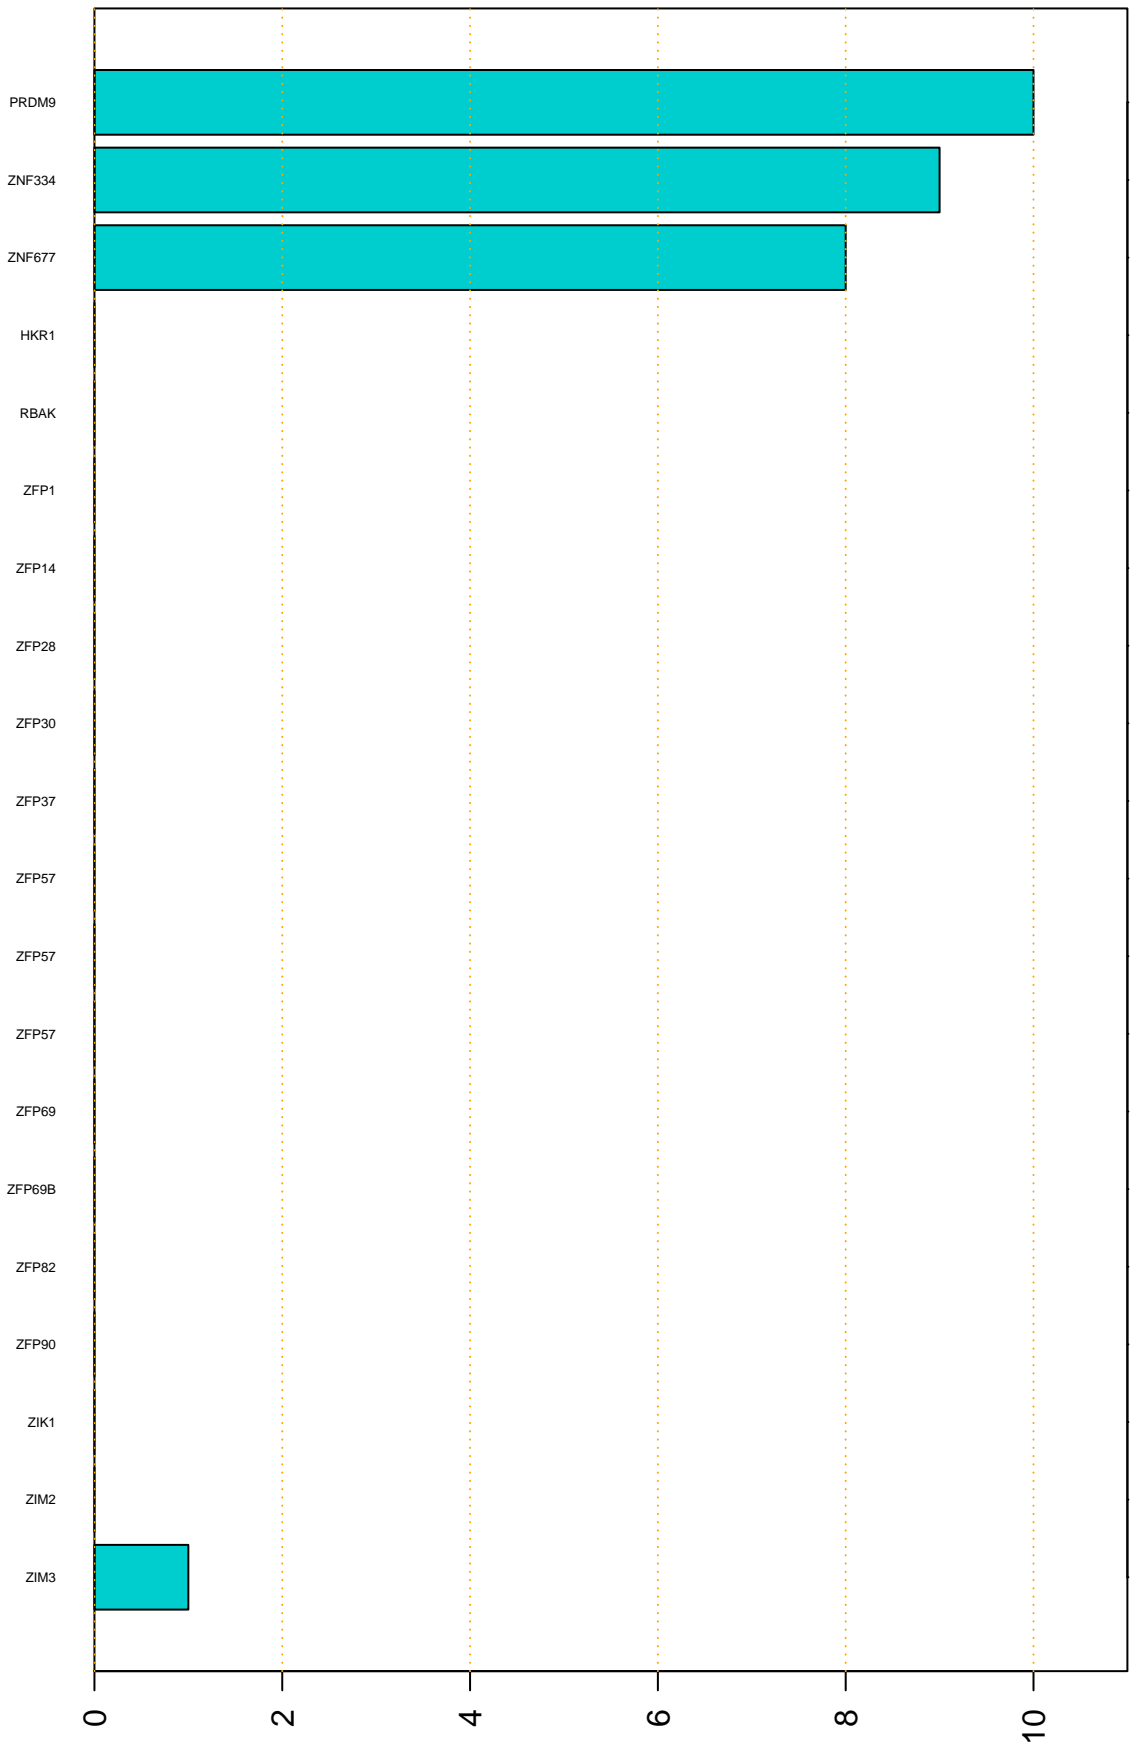

Enriched KZFP

#TE sfam with peak