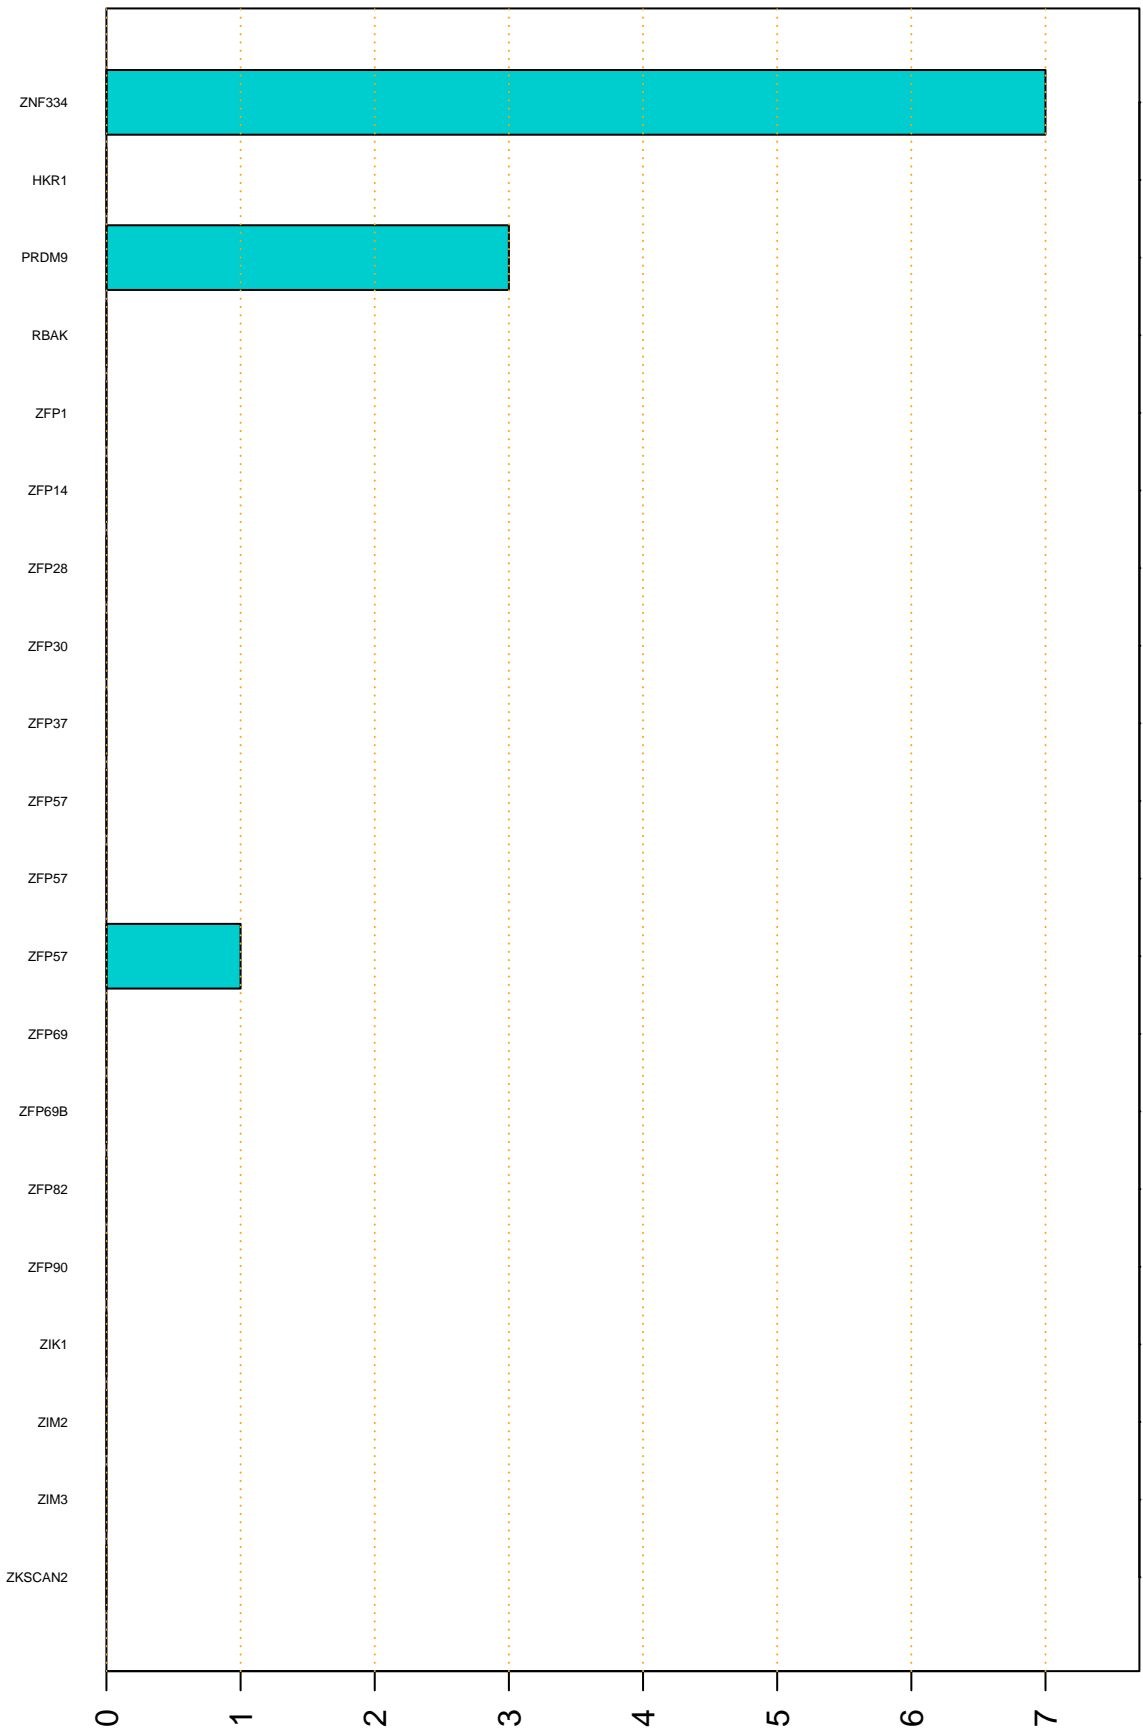

Enriched KZFP

#TE sfam with peak