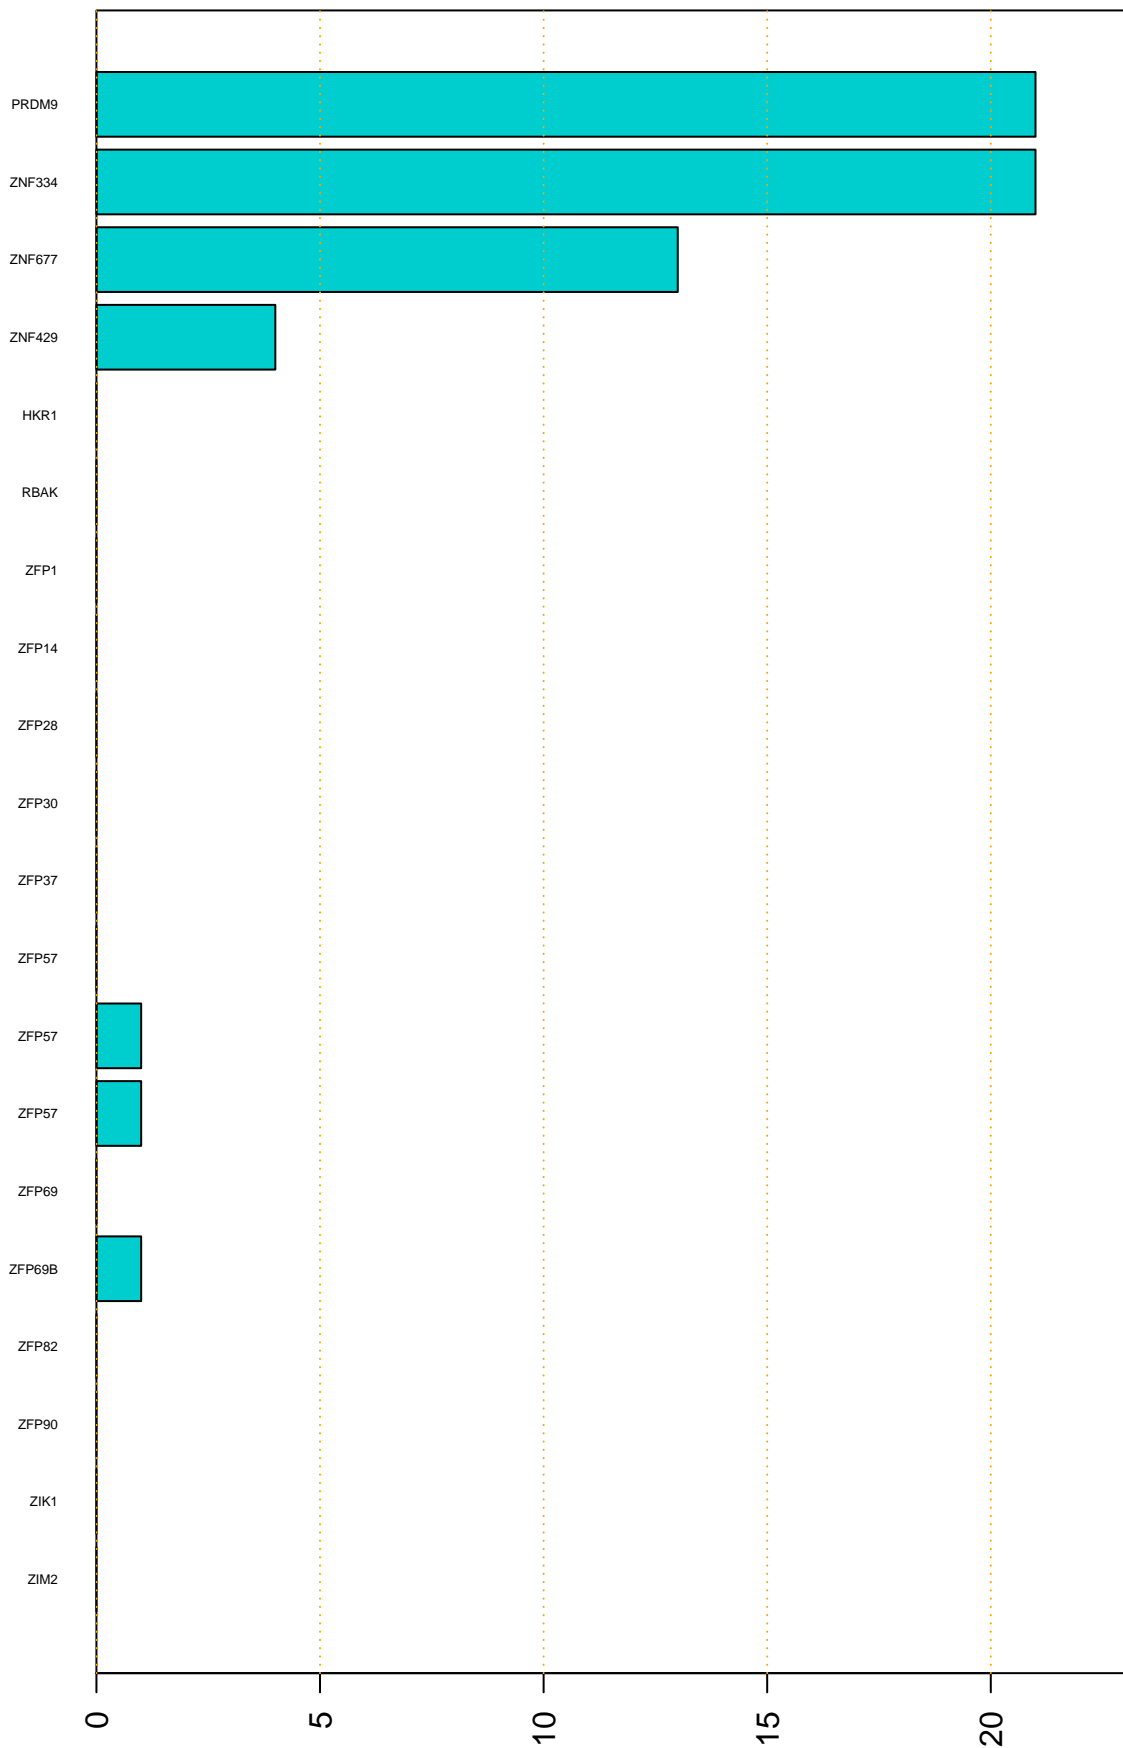

Enriched KZFP

#TE sfam with peak