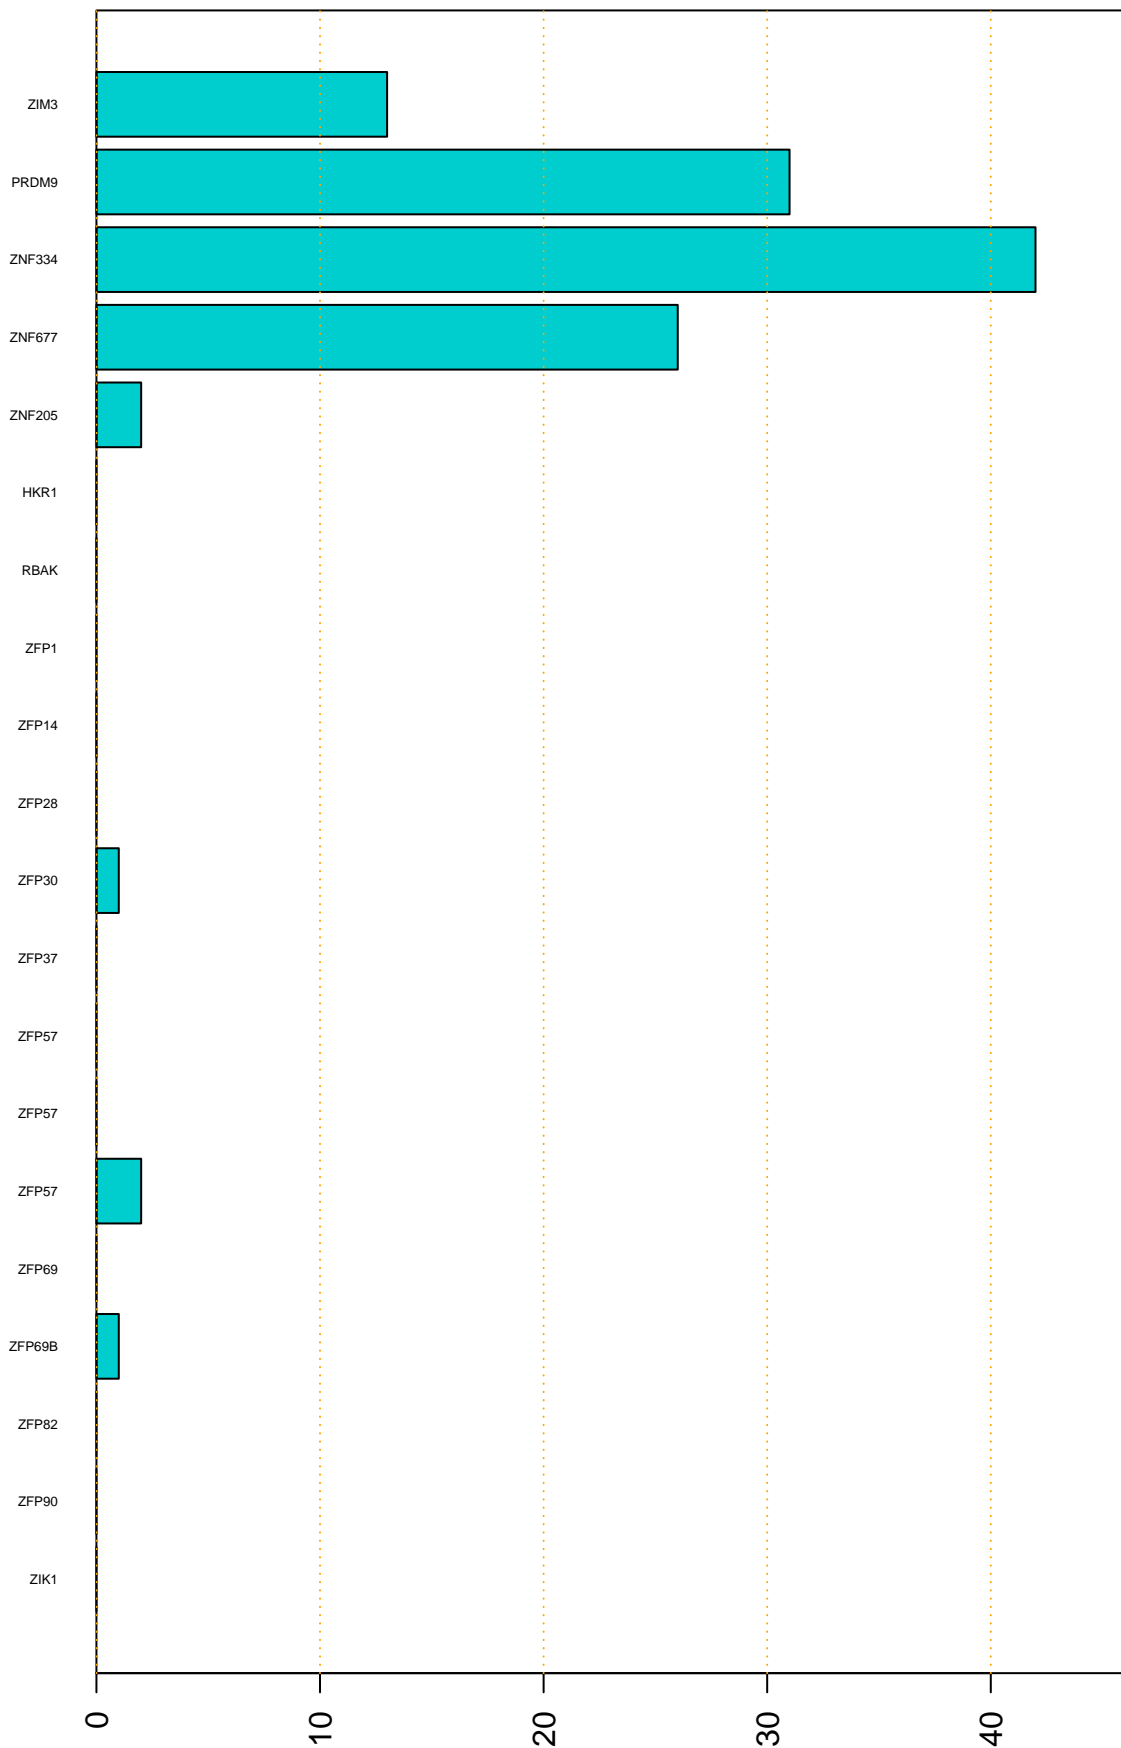

Enriched KZFP

**

#TE sfam with peak