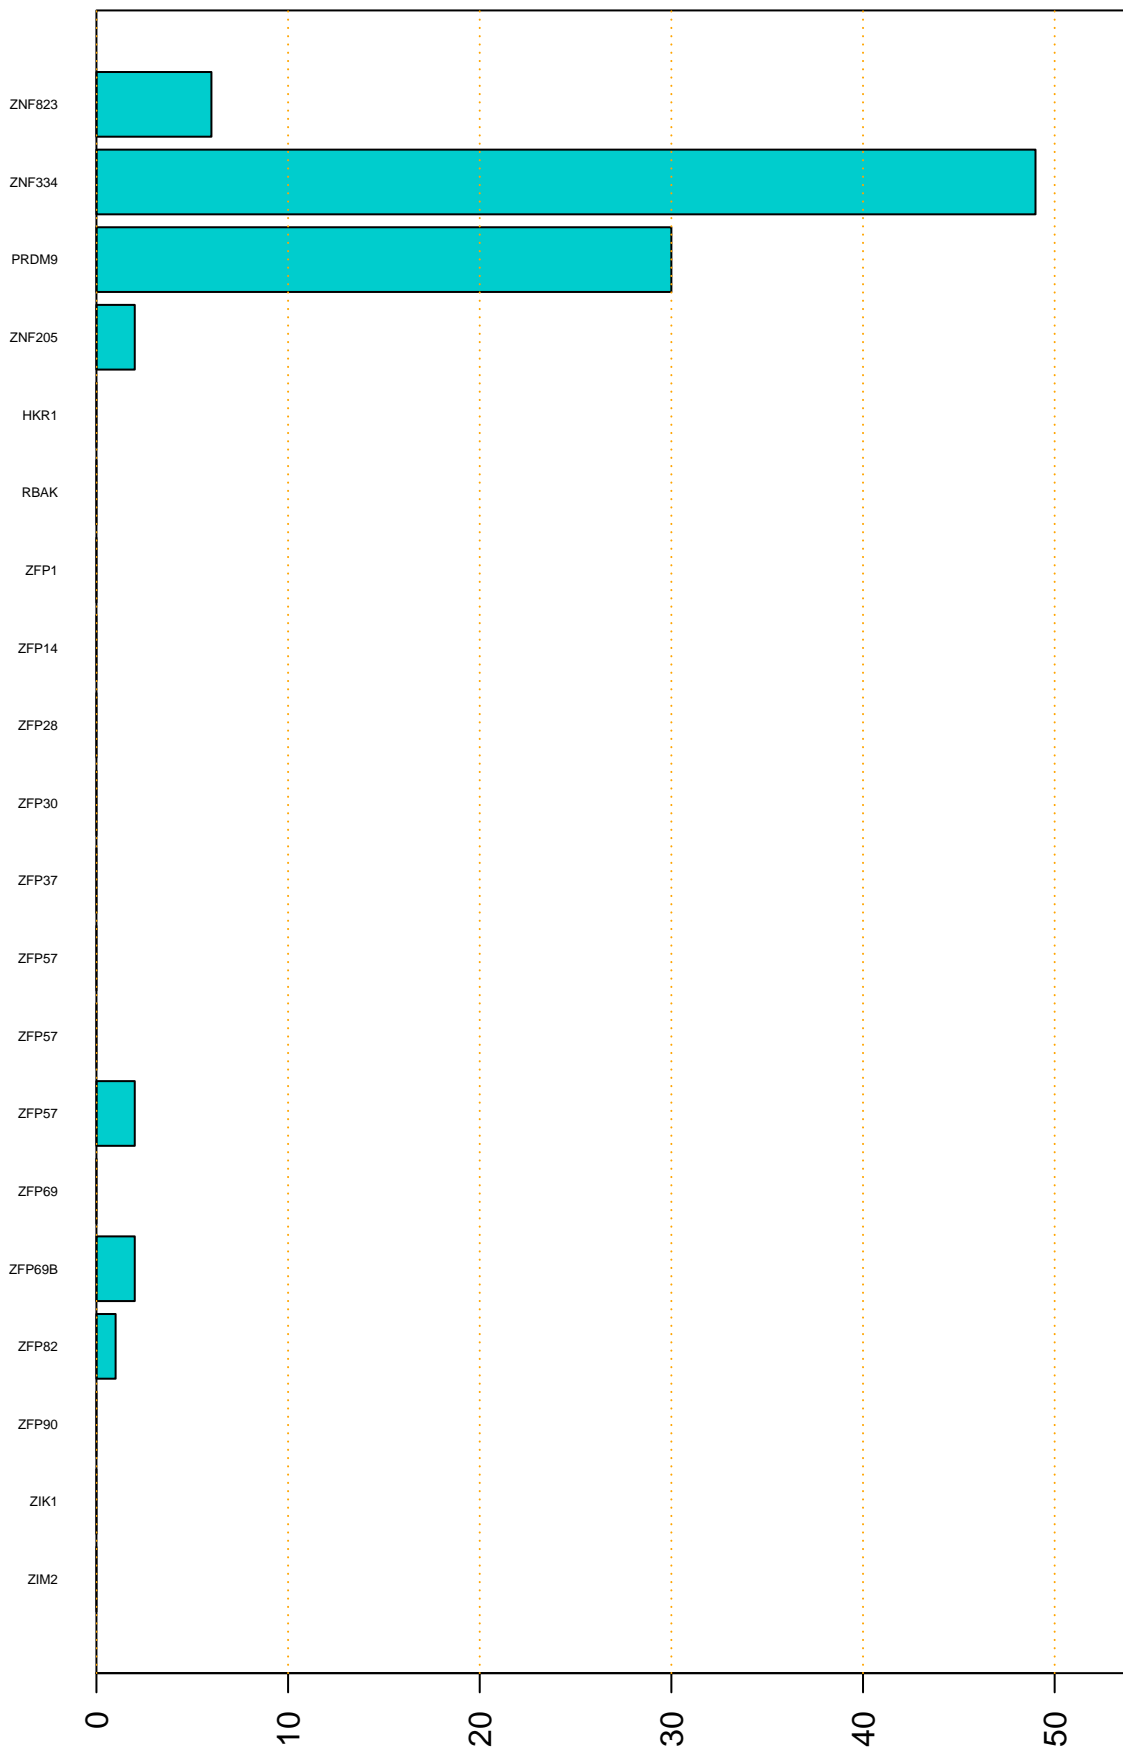

Enriched KZFP

#TE sfam with peak