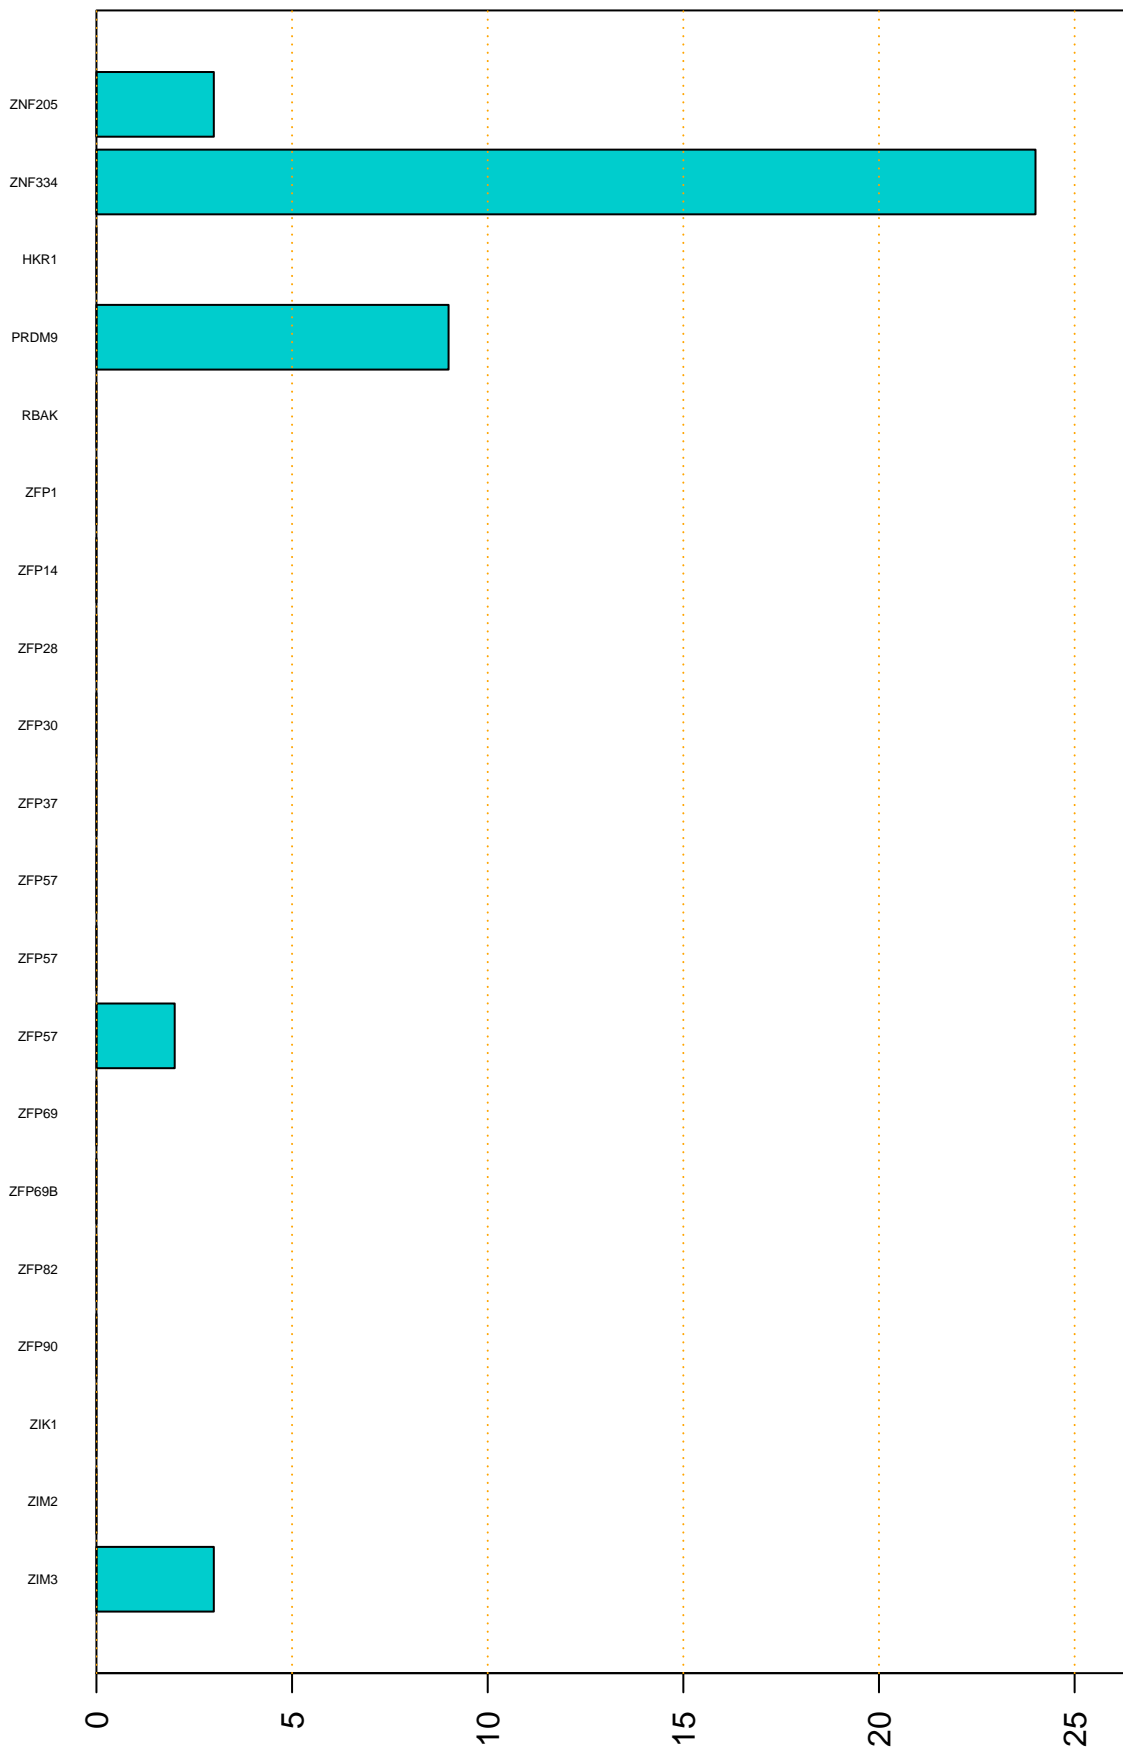

Enriched KZFP

#TE sfam with peak