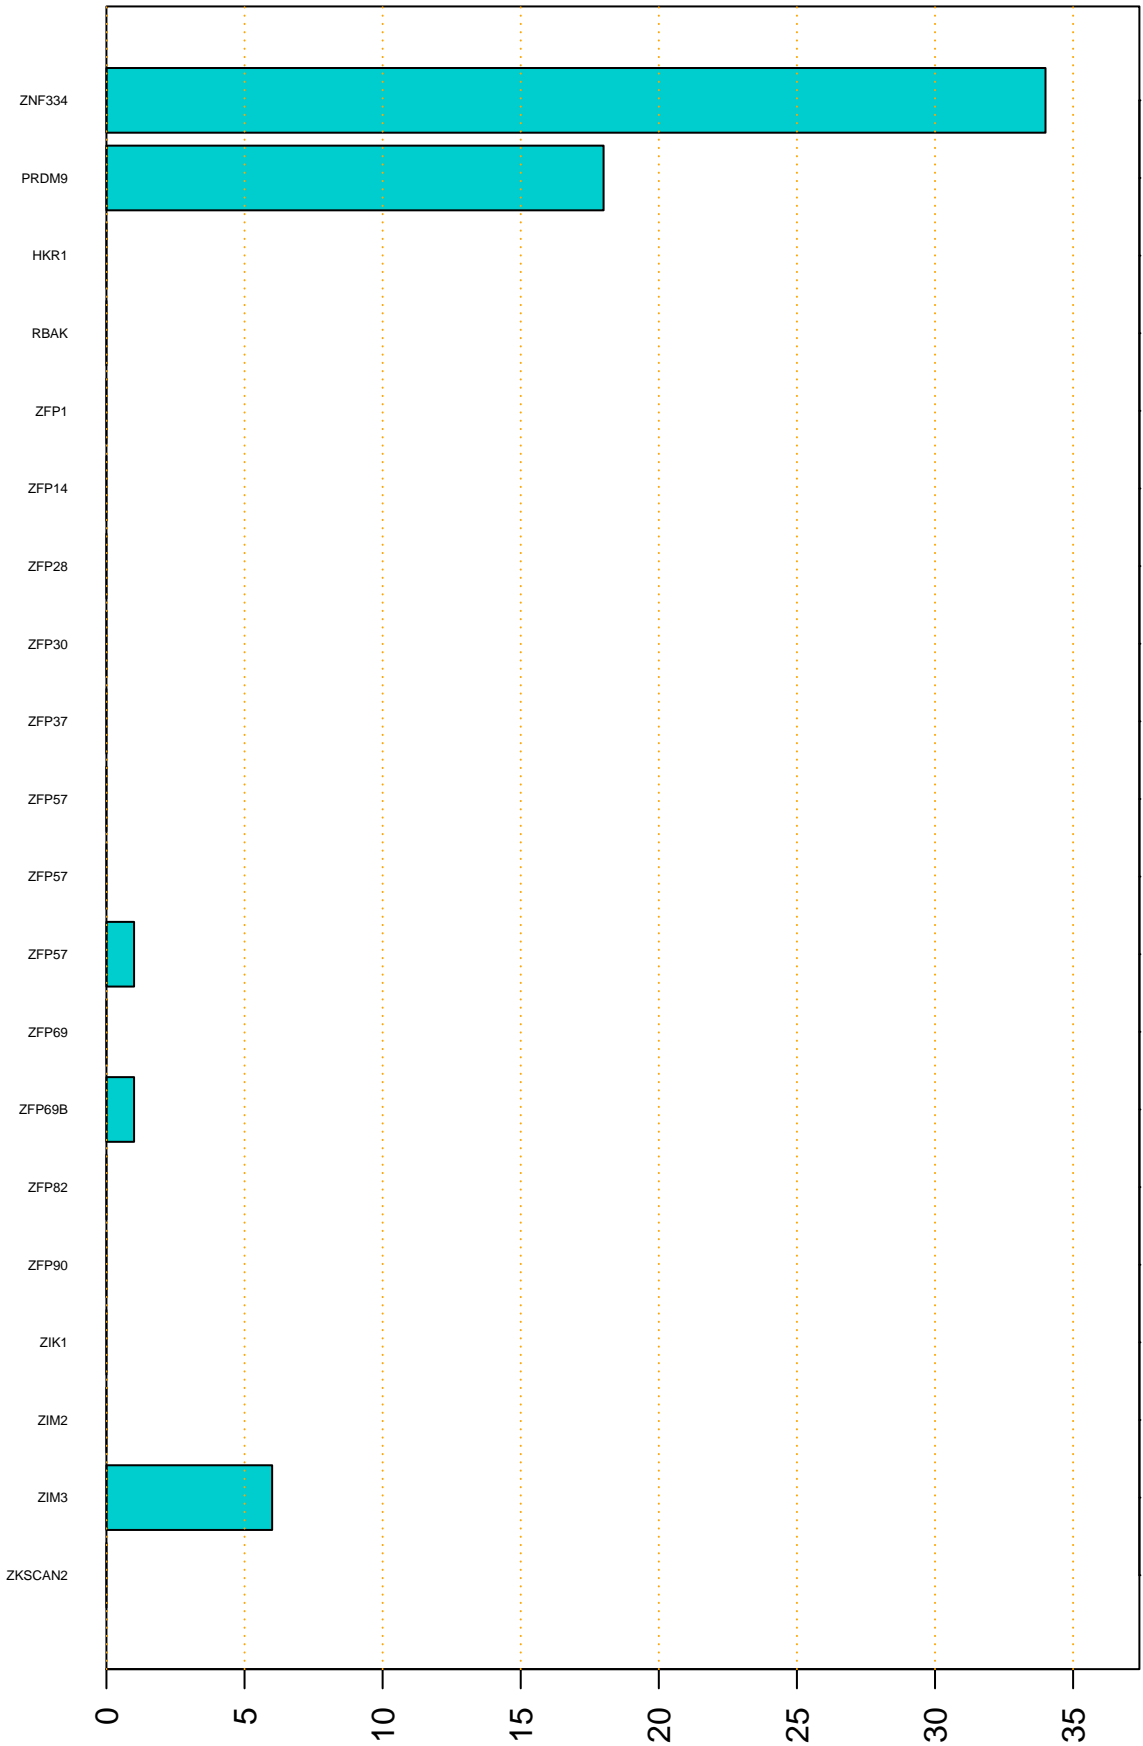

Enriched KZFP

#TE sfam with peak