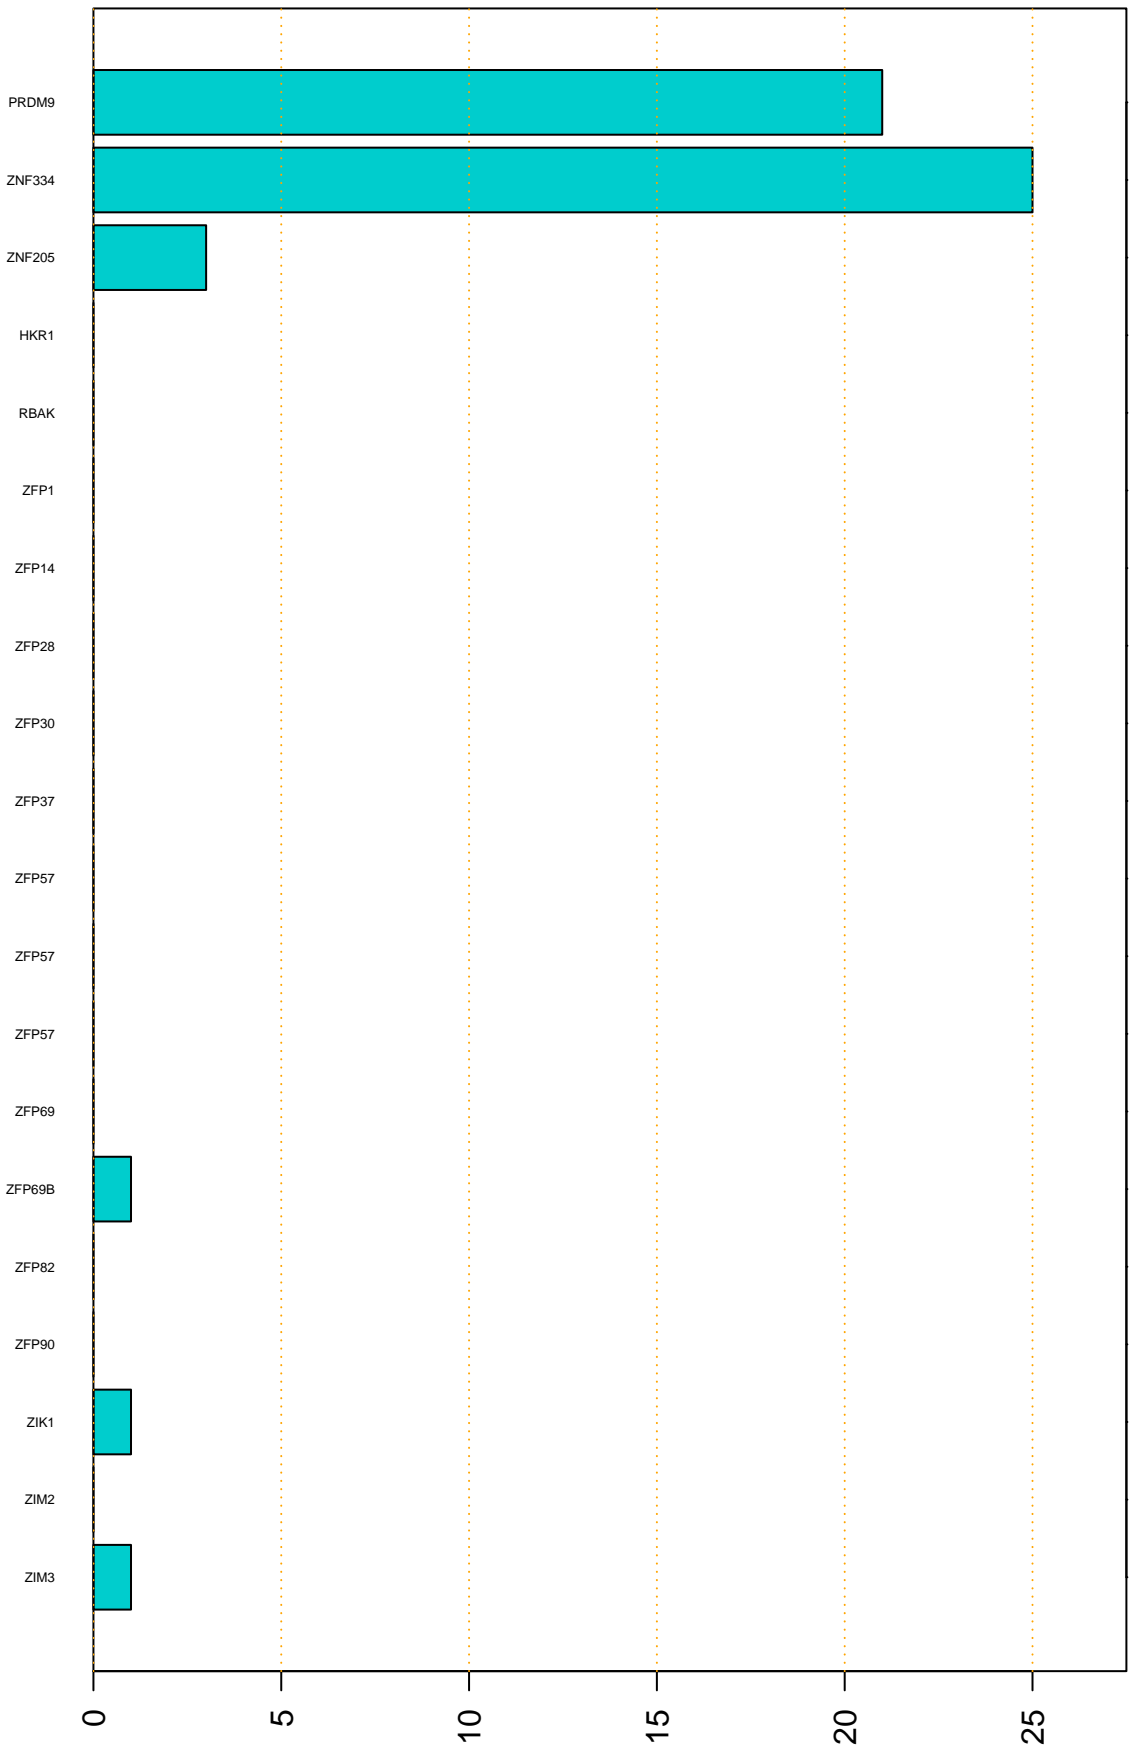

Enriched KZFP

**

#TE sfam with peak