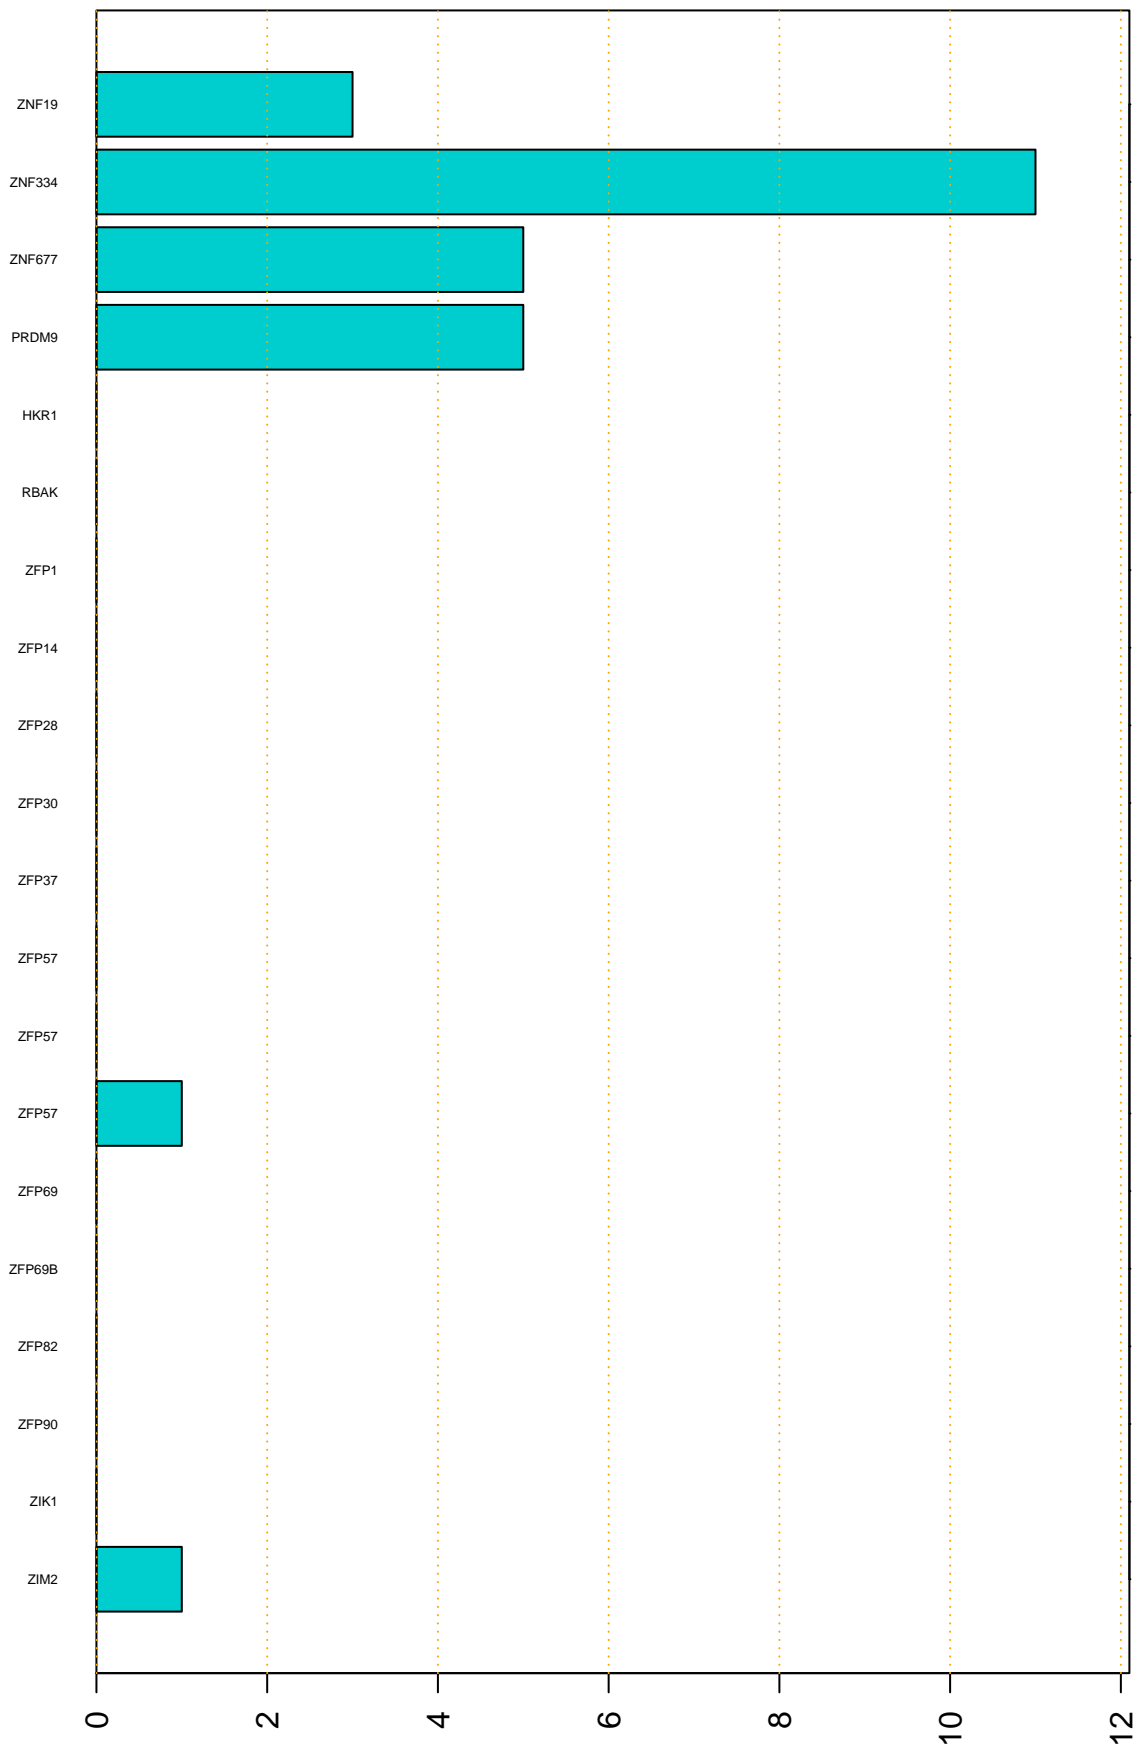

Enriched KZFP

#TE sfam with peak