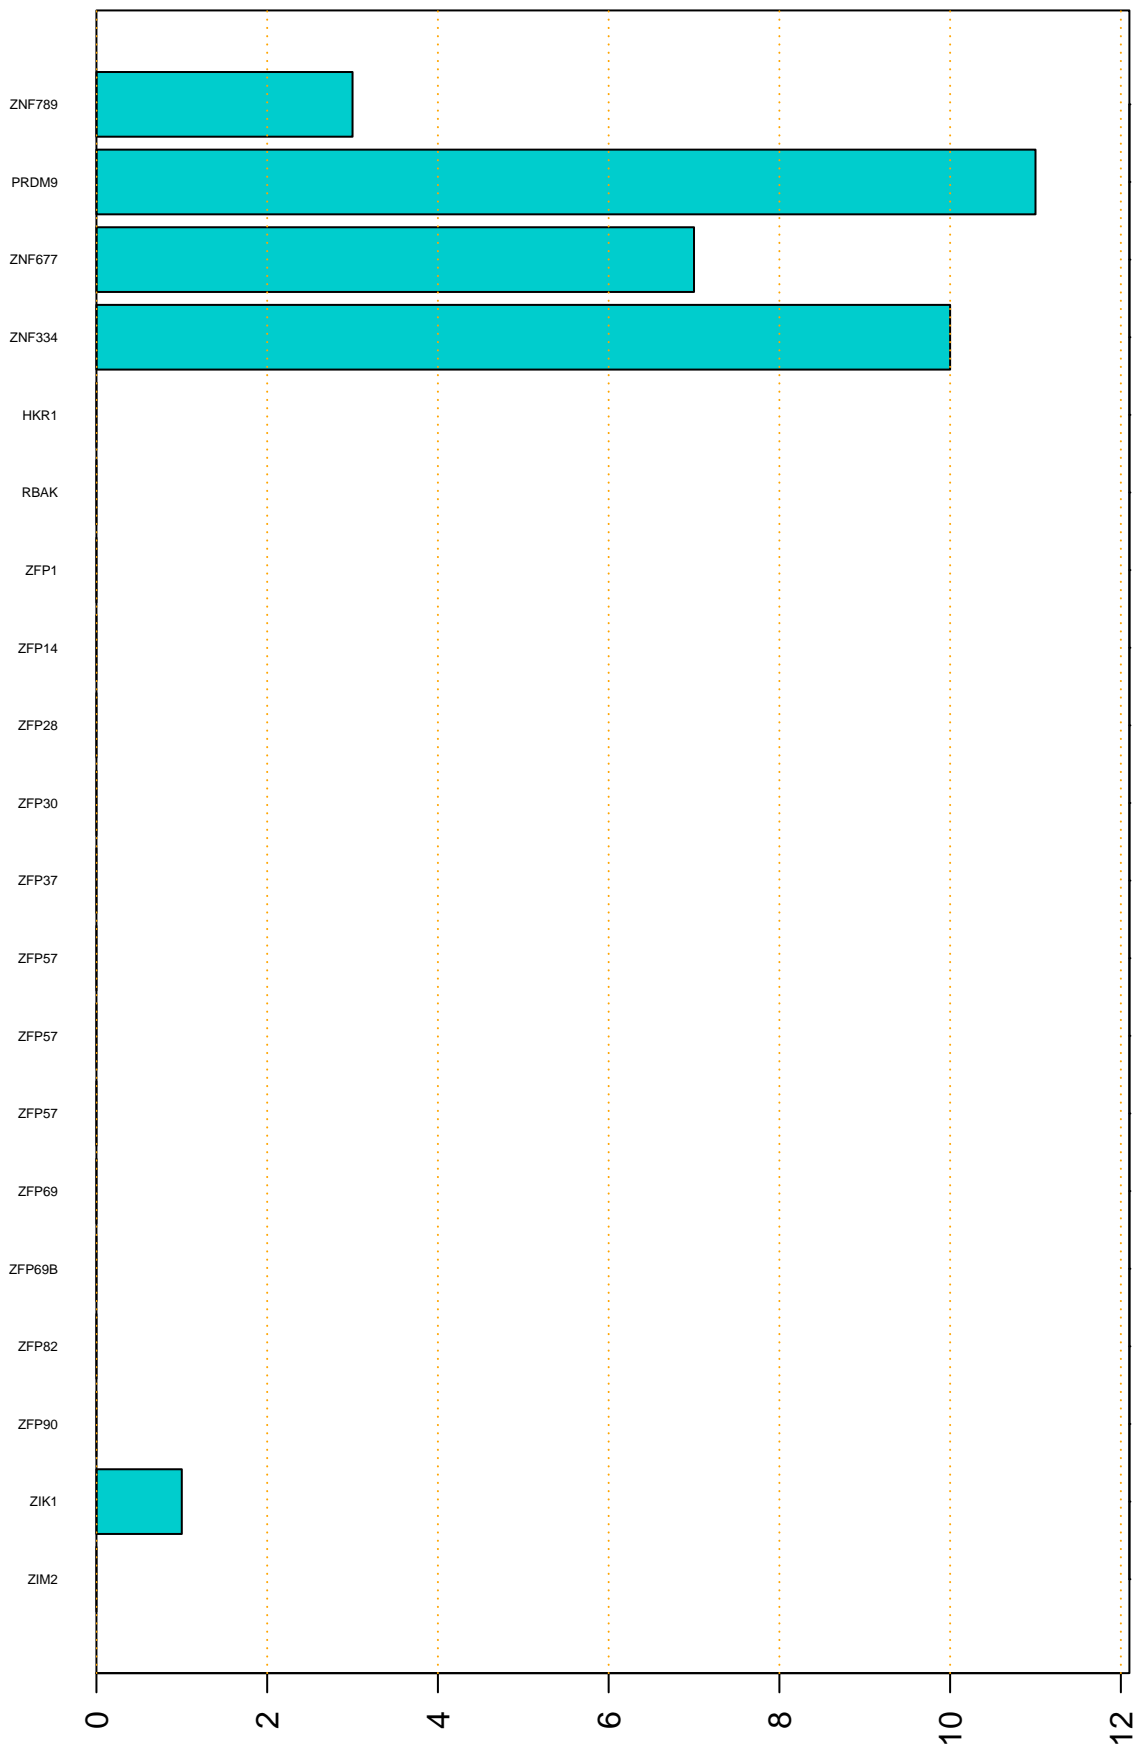

Enriched KZFP

**

#TE sfam with peak