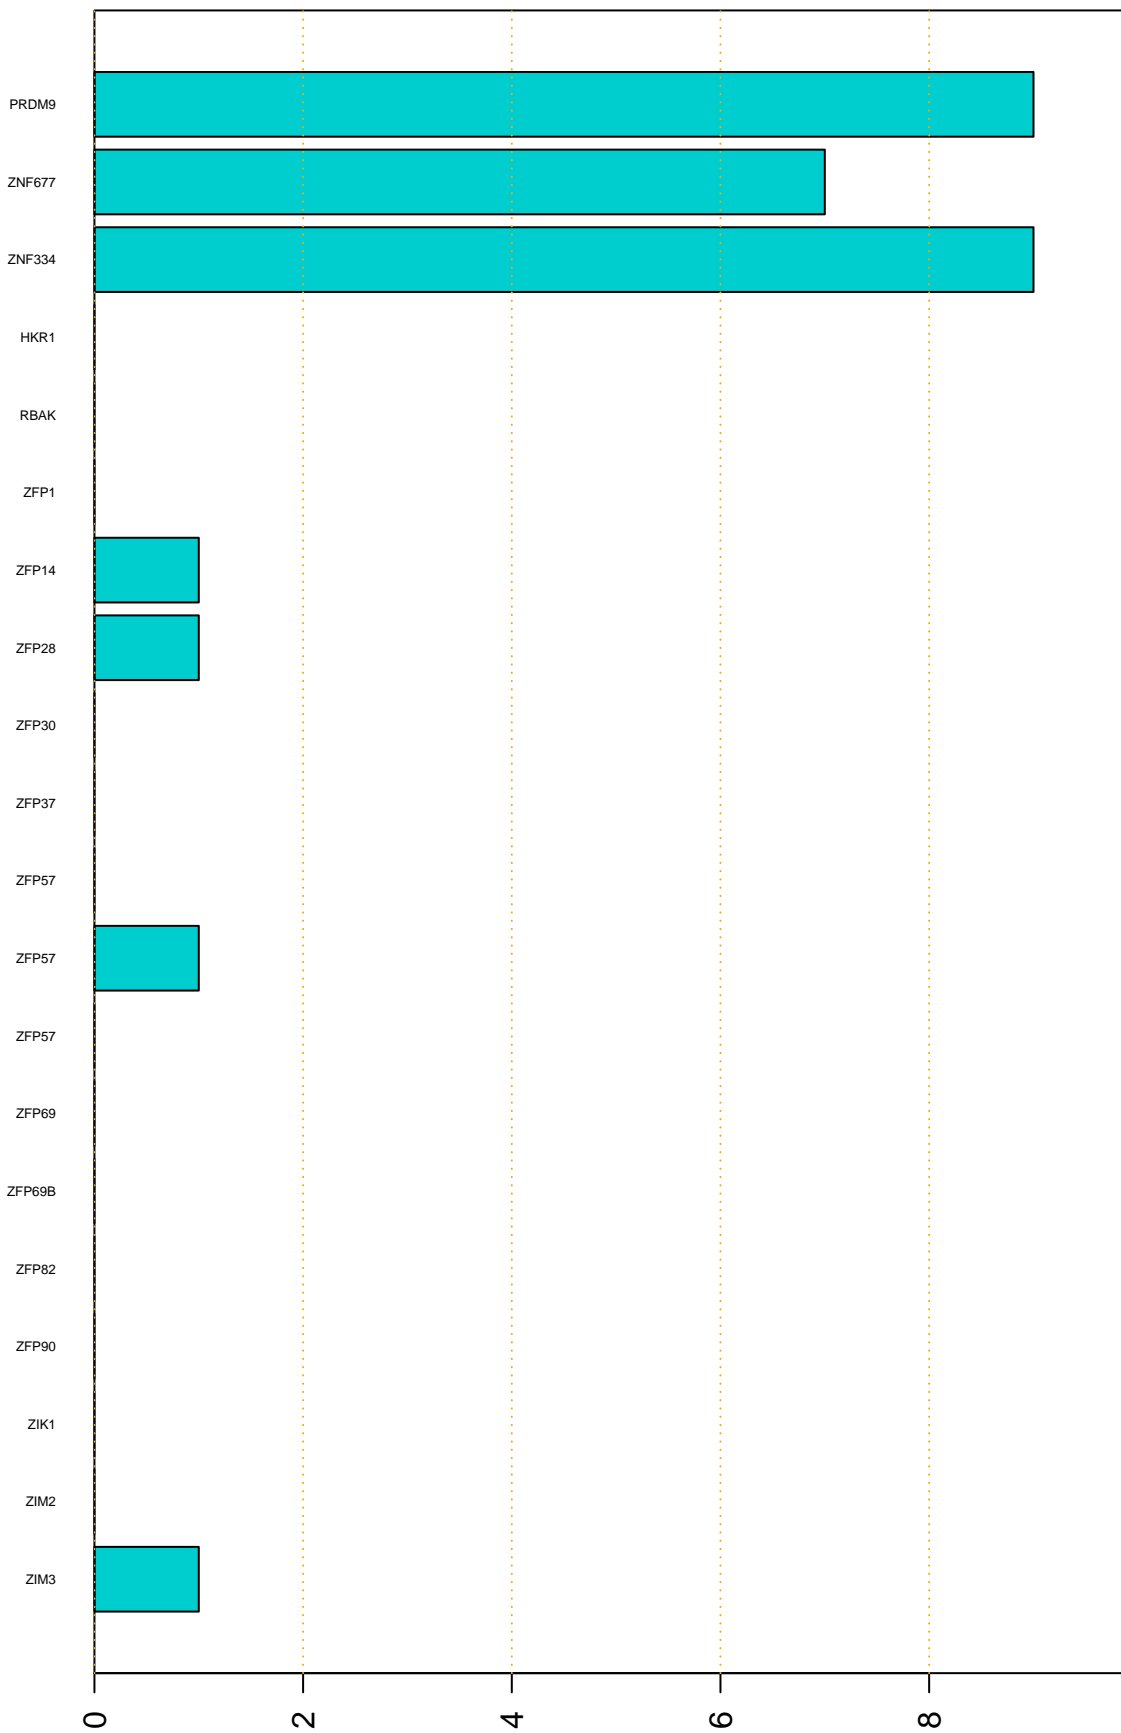

Enriched KZFP

#TE sfam with peak