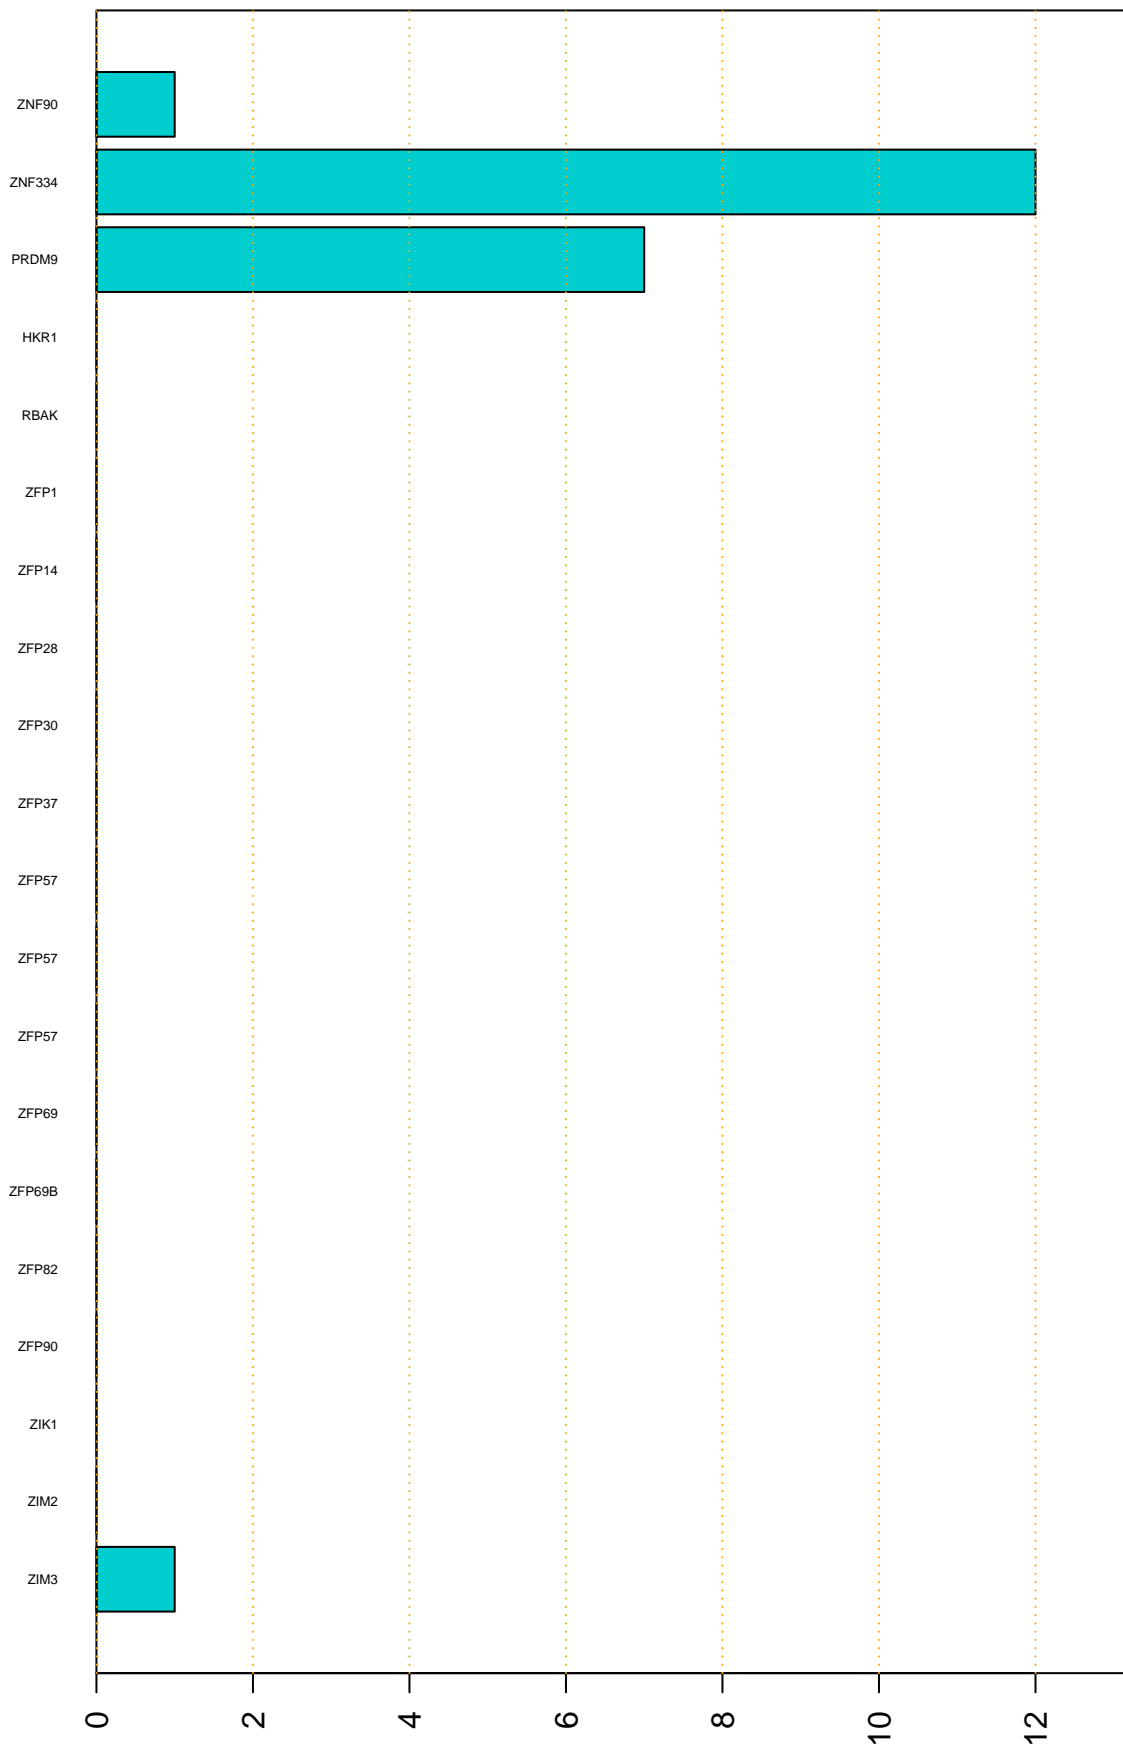

Enriched KZFP

#TE sfam with peak