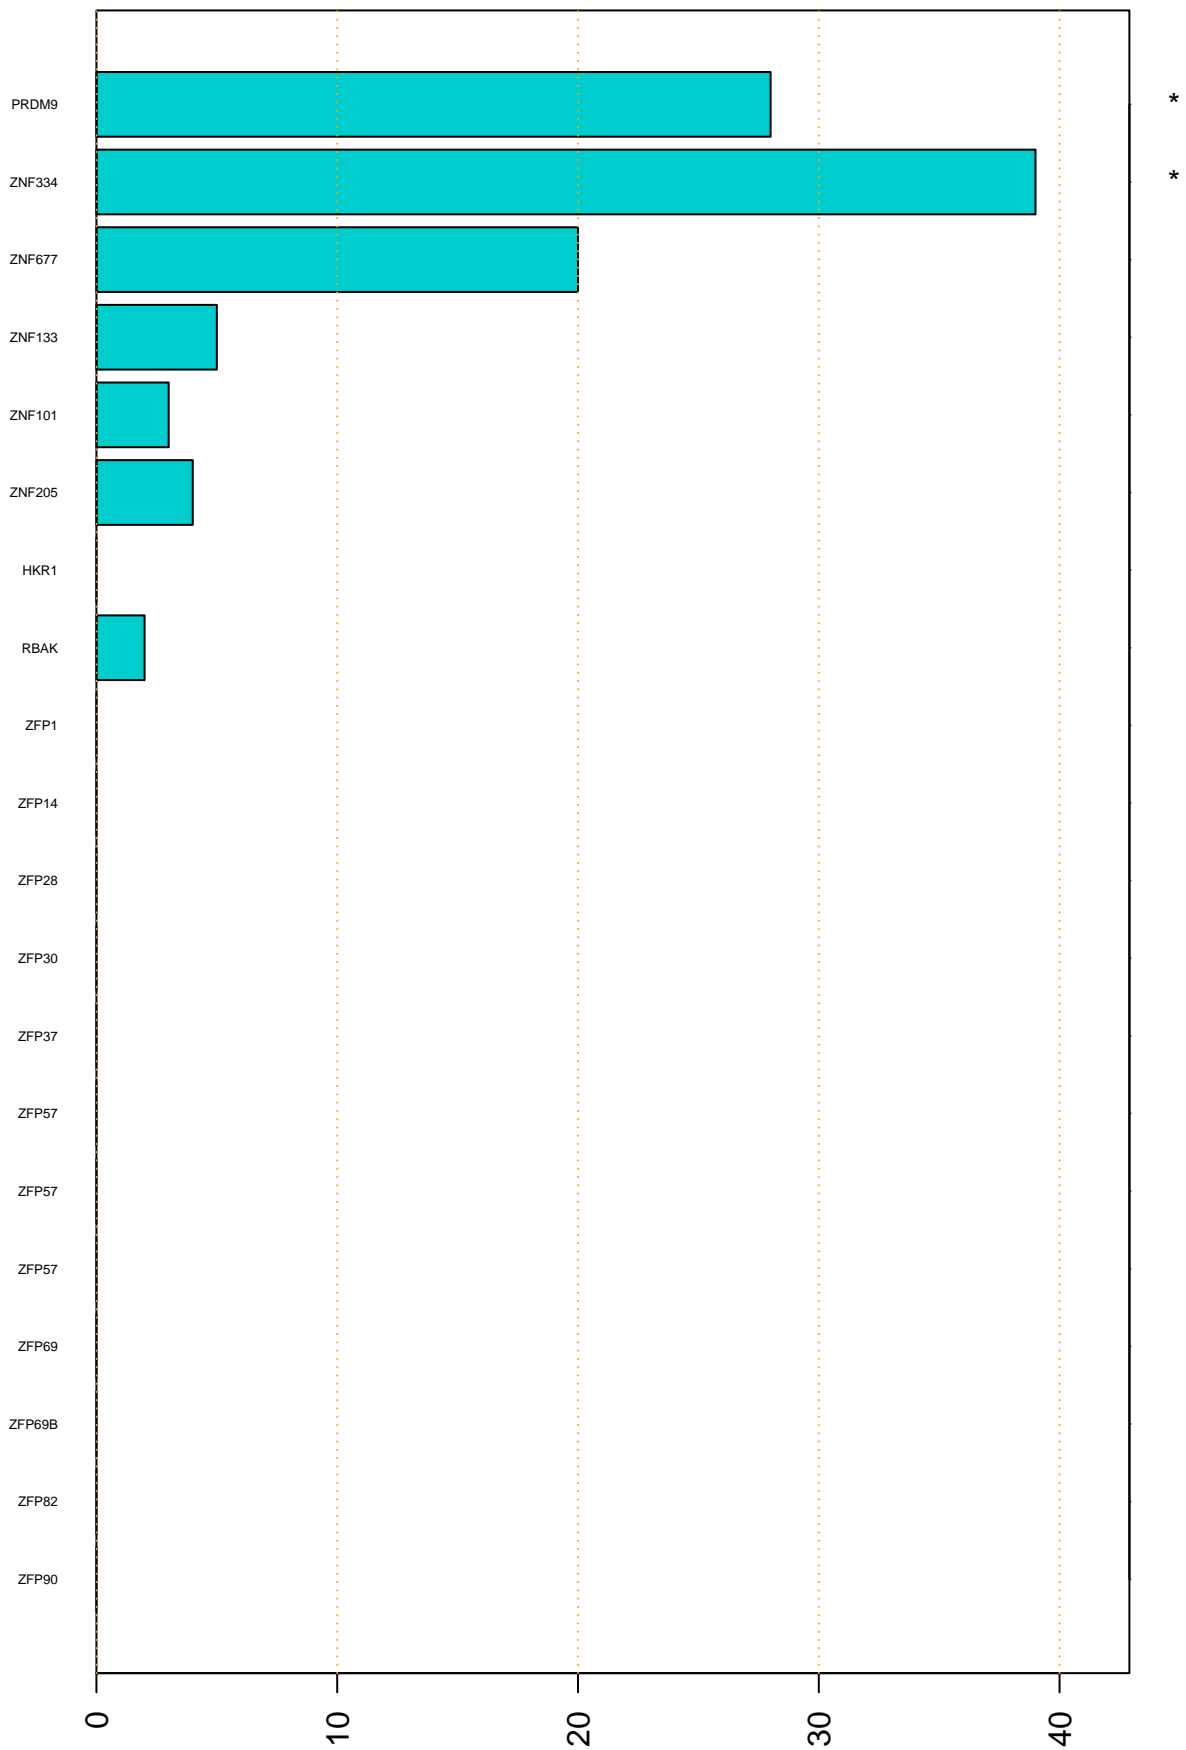

Enriched KZFP

#TE sfam with peak