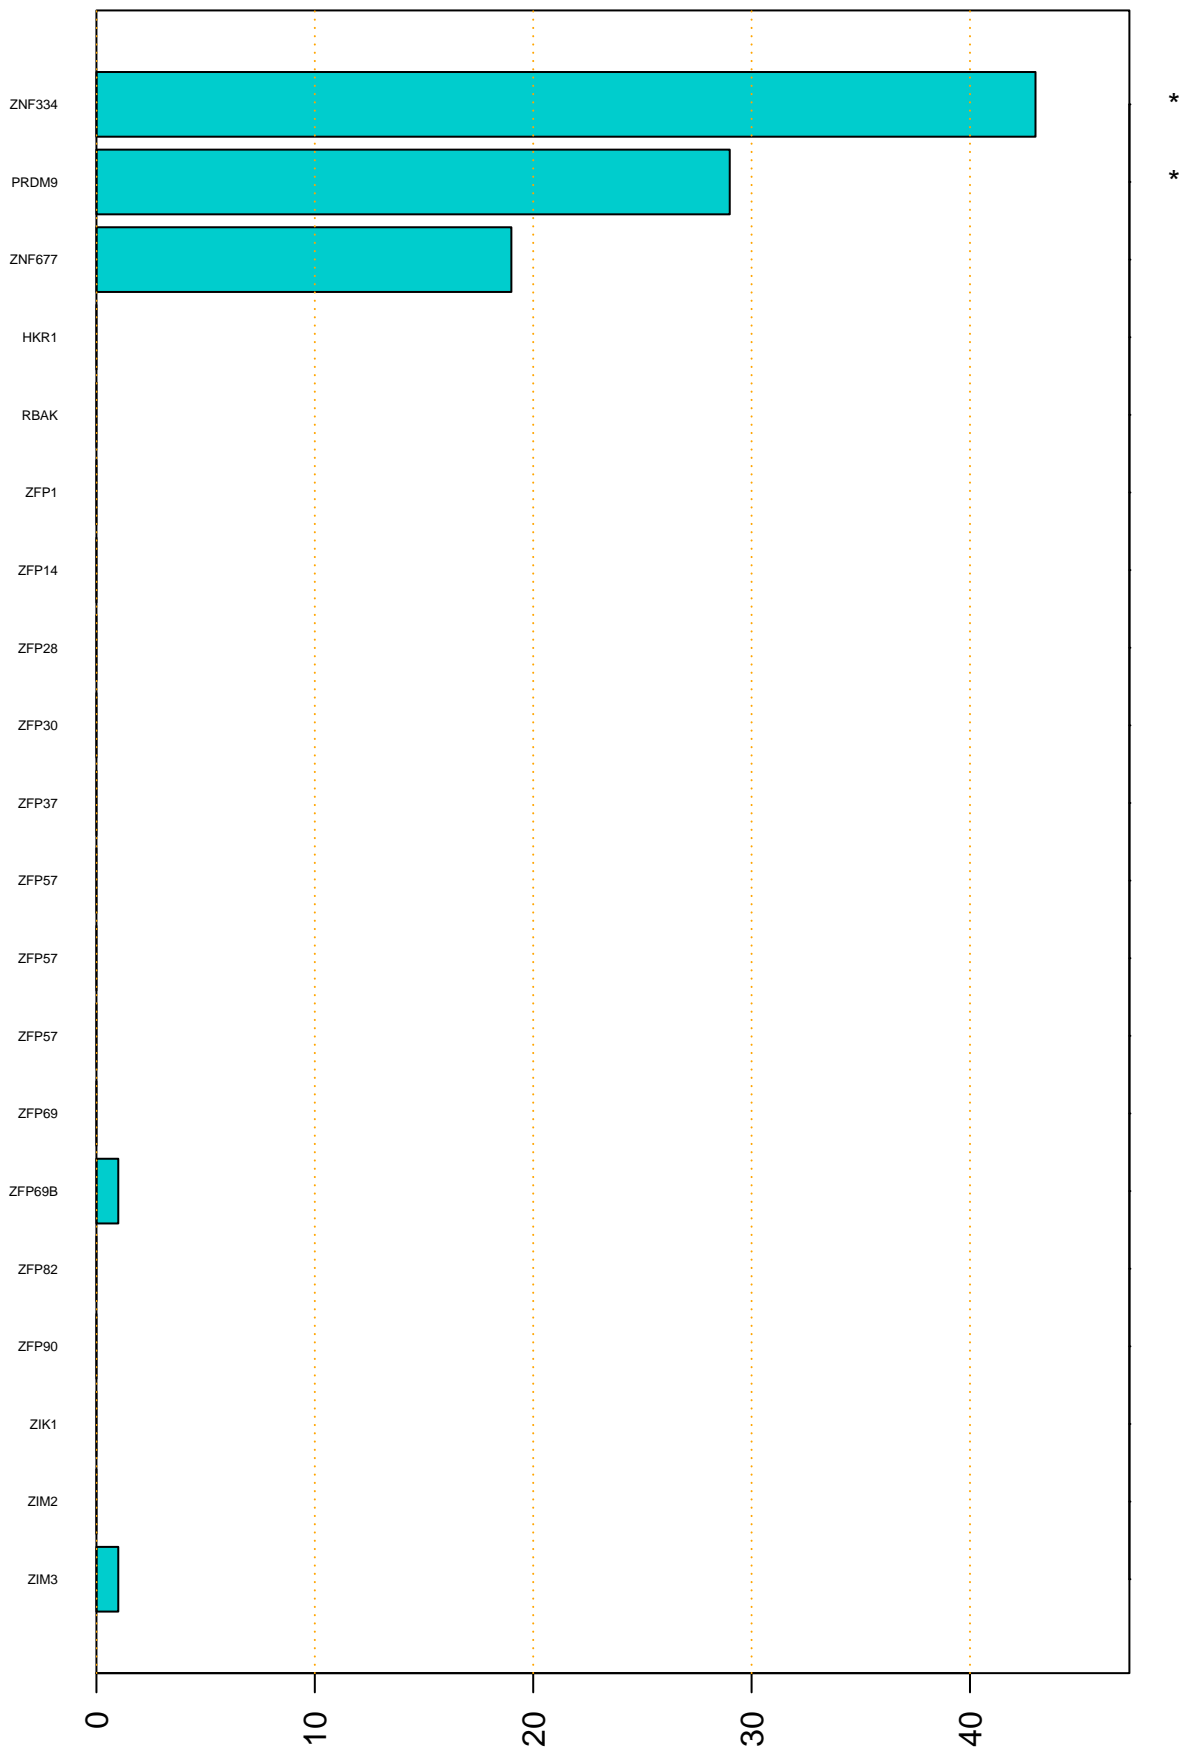

Enriched KZFP

#TE sfam with peak