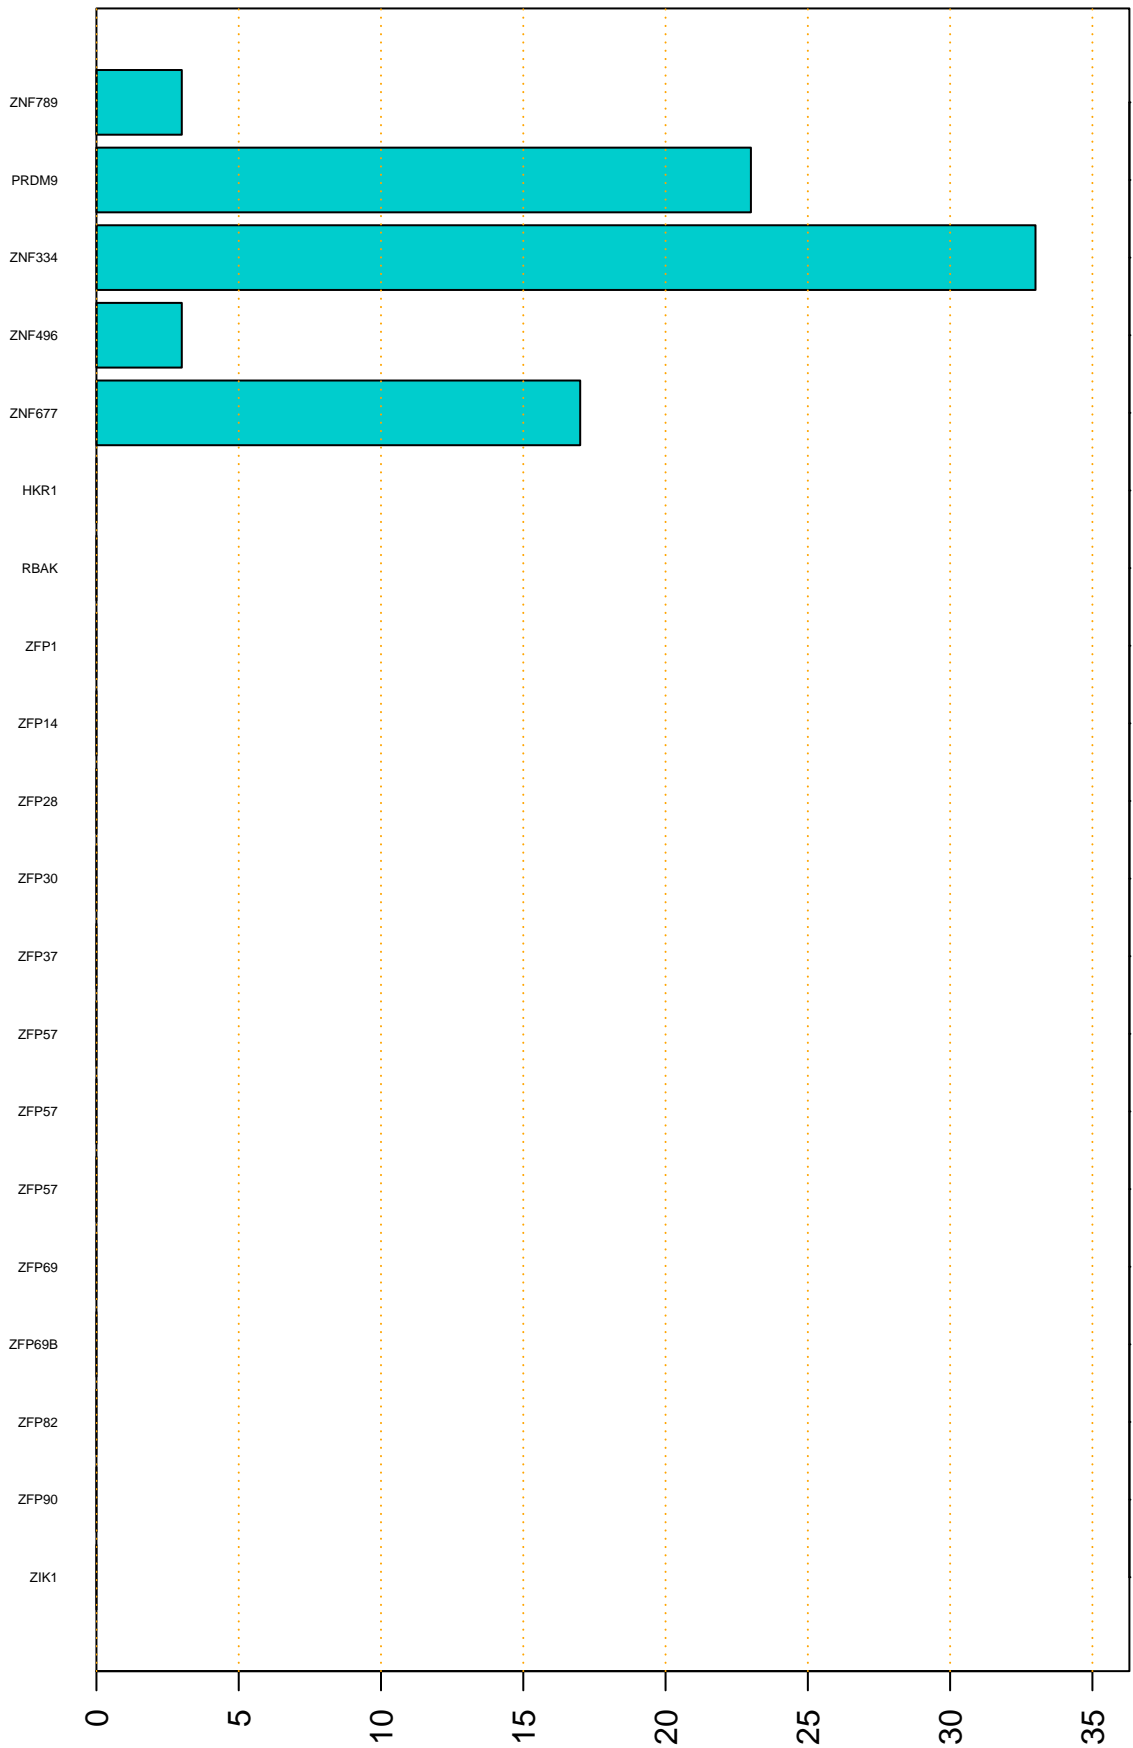

Enriched KZFP

#TE sfam with peak