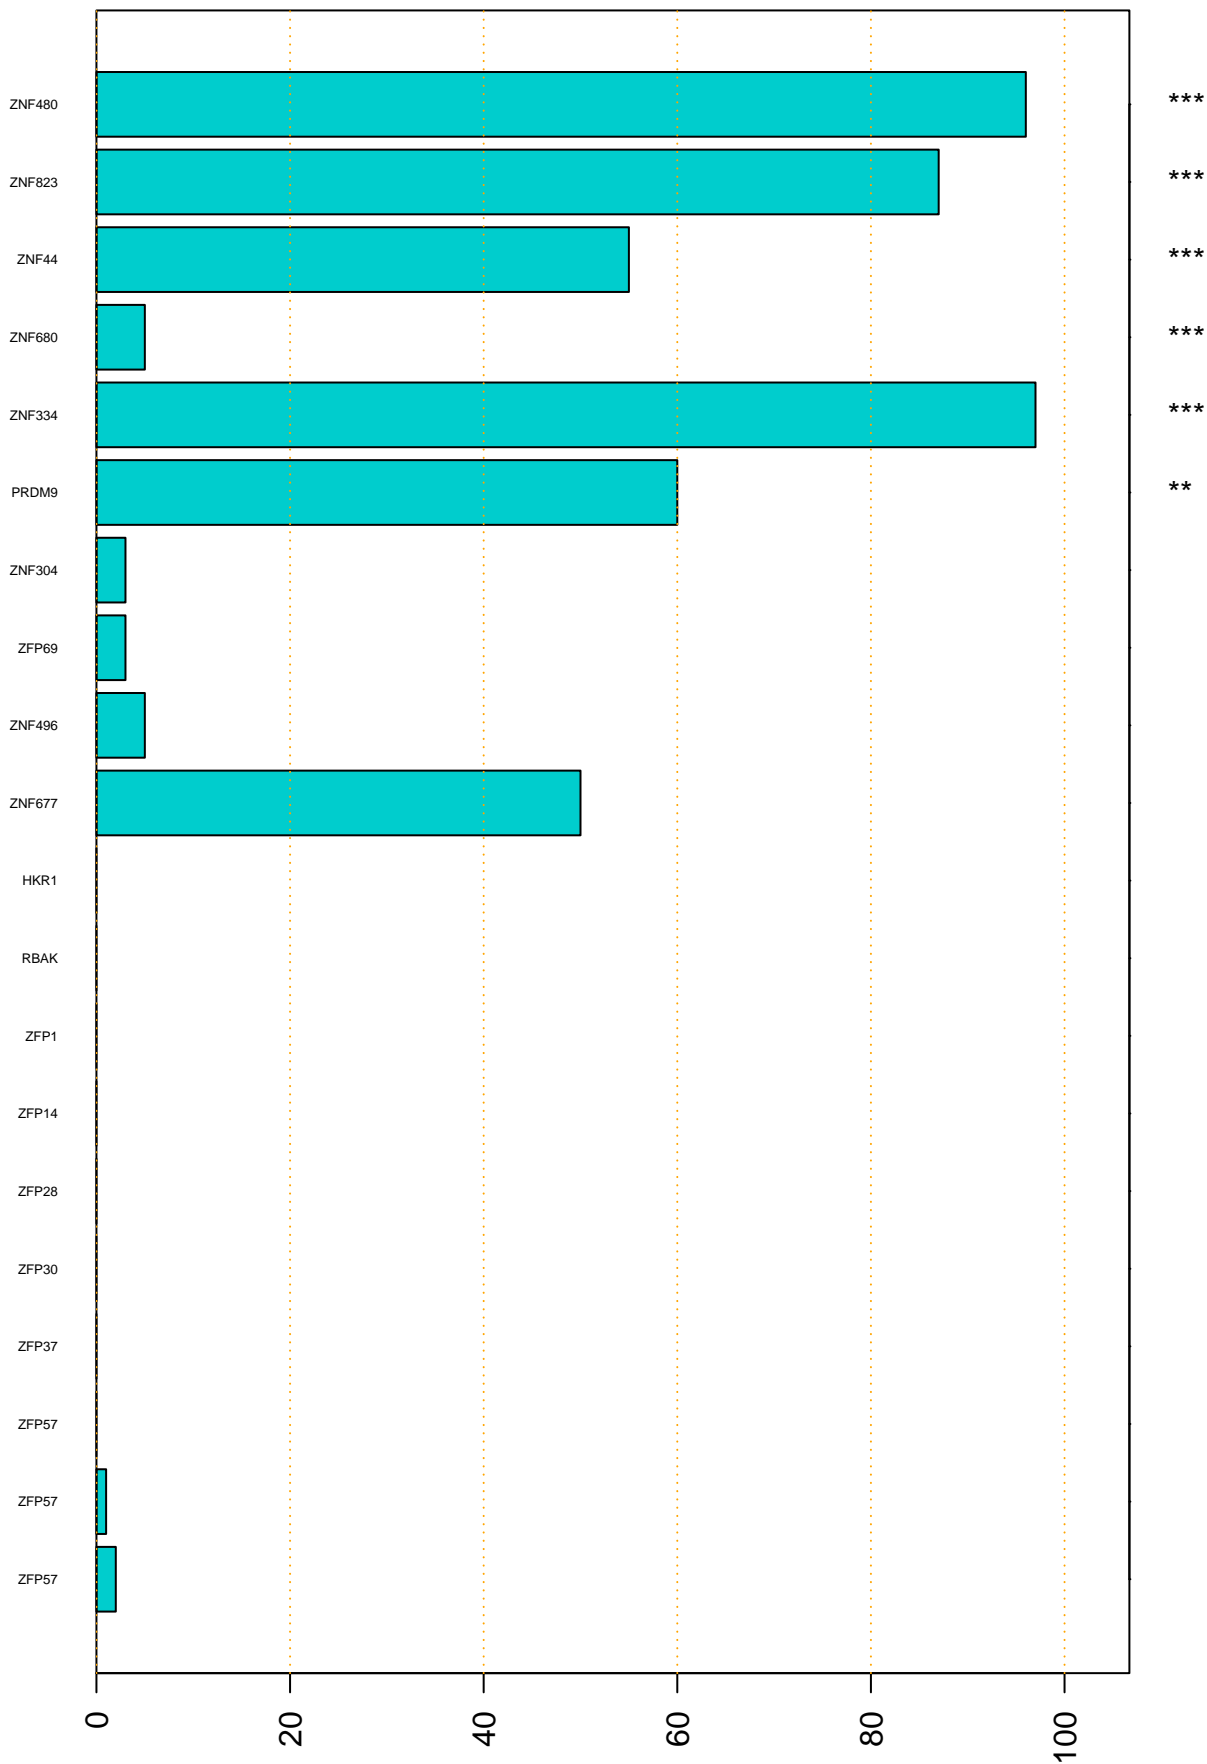

Enriched KZFP

#TE sfam with peak