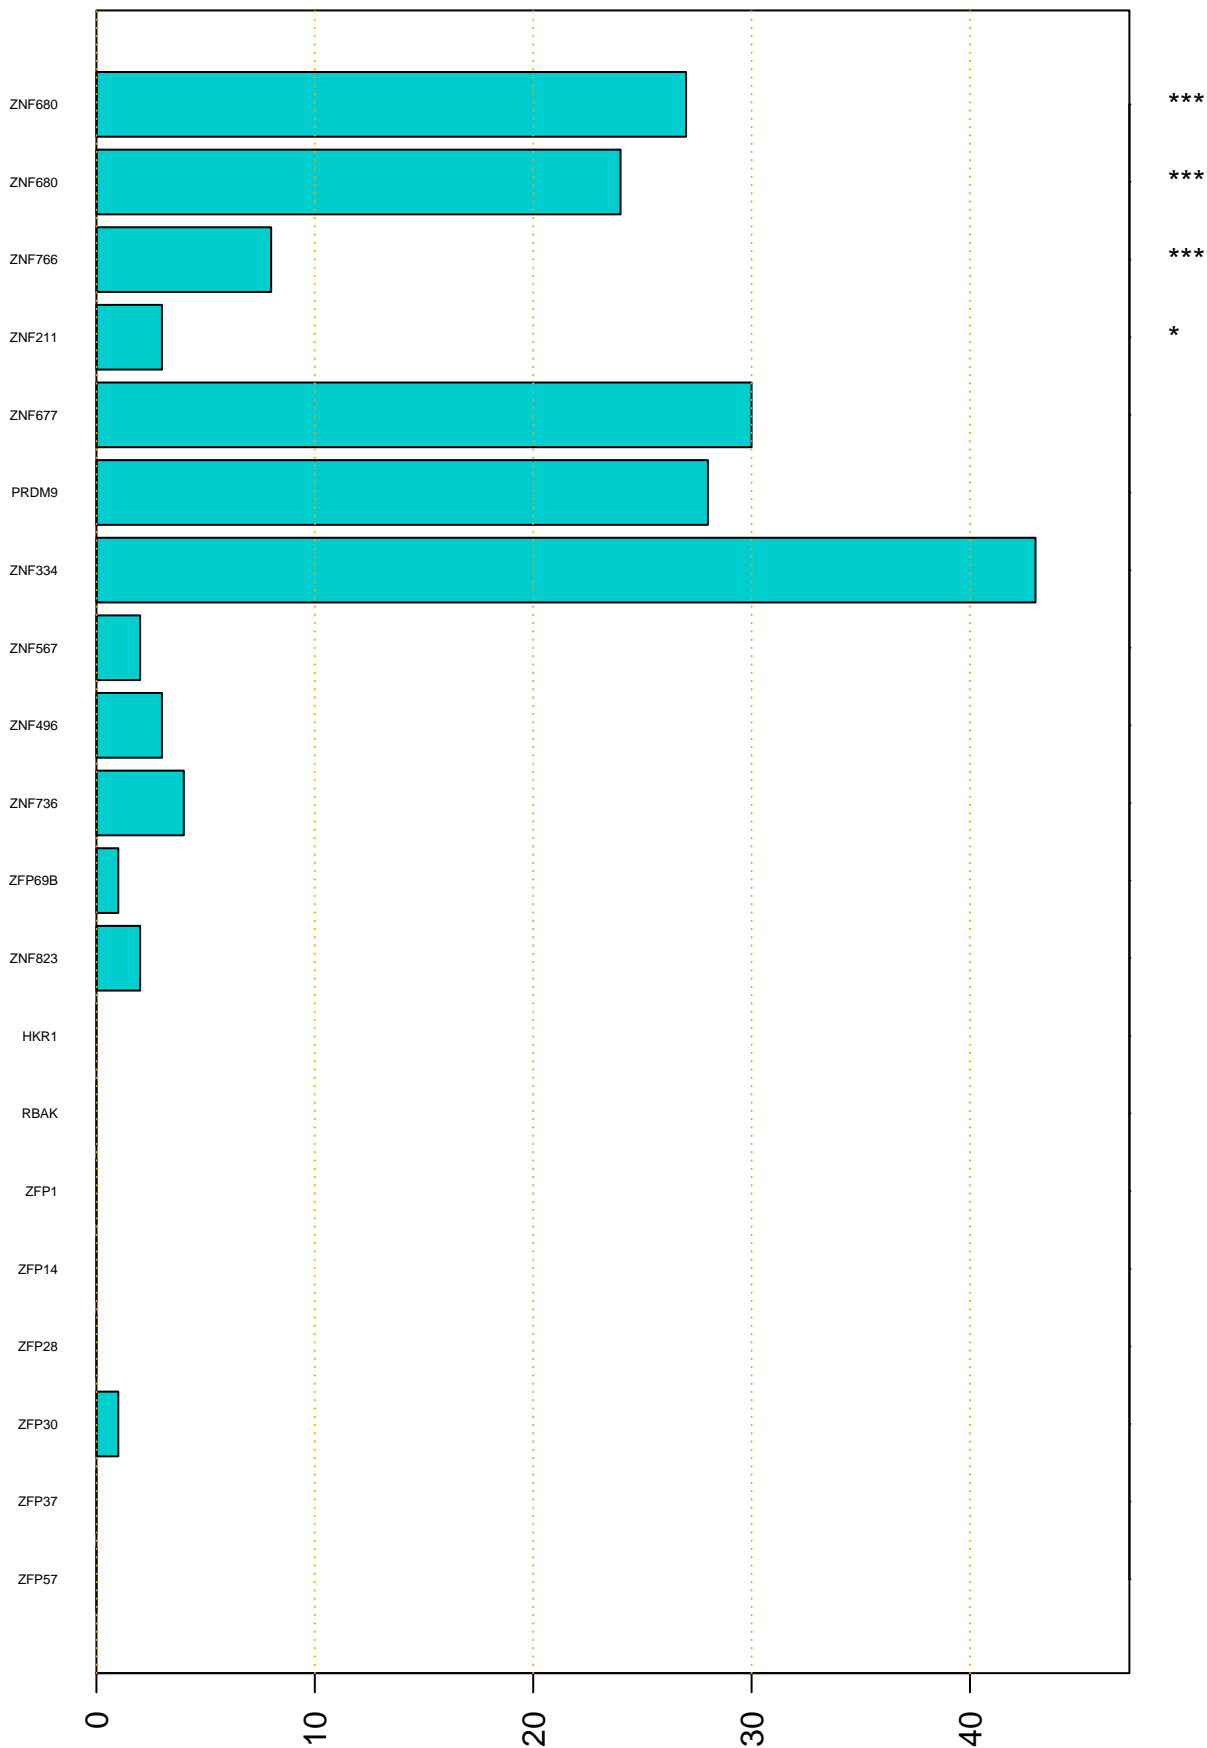

Enriched KZFP

#TE sfam with peak