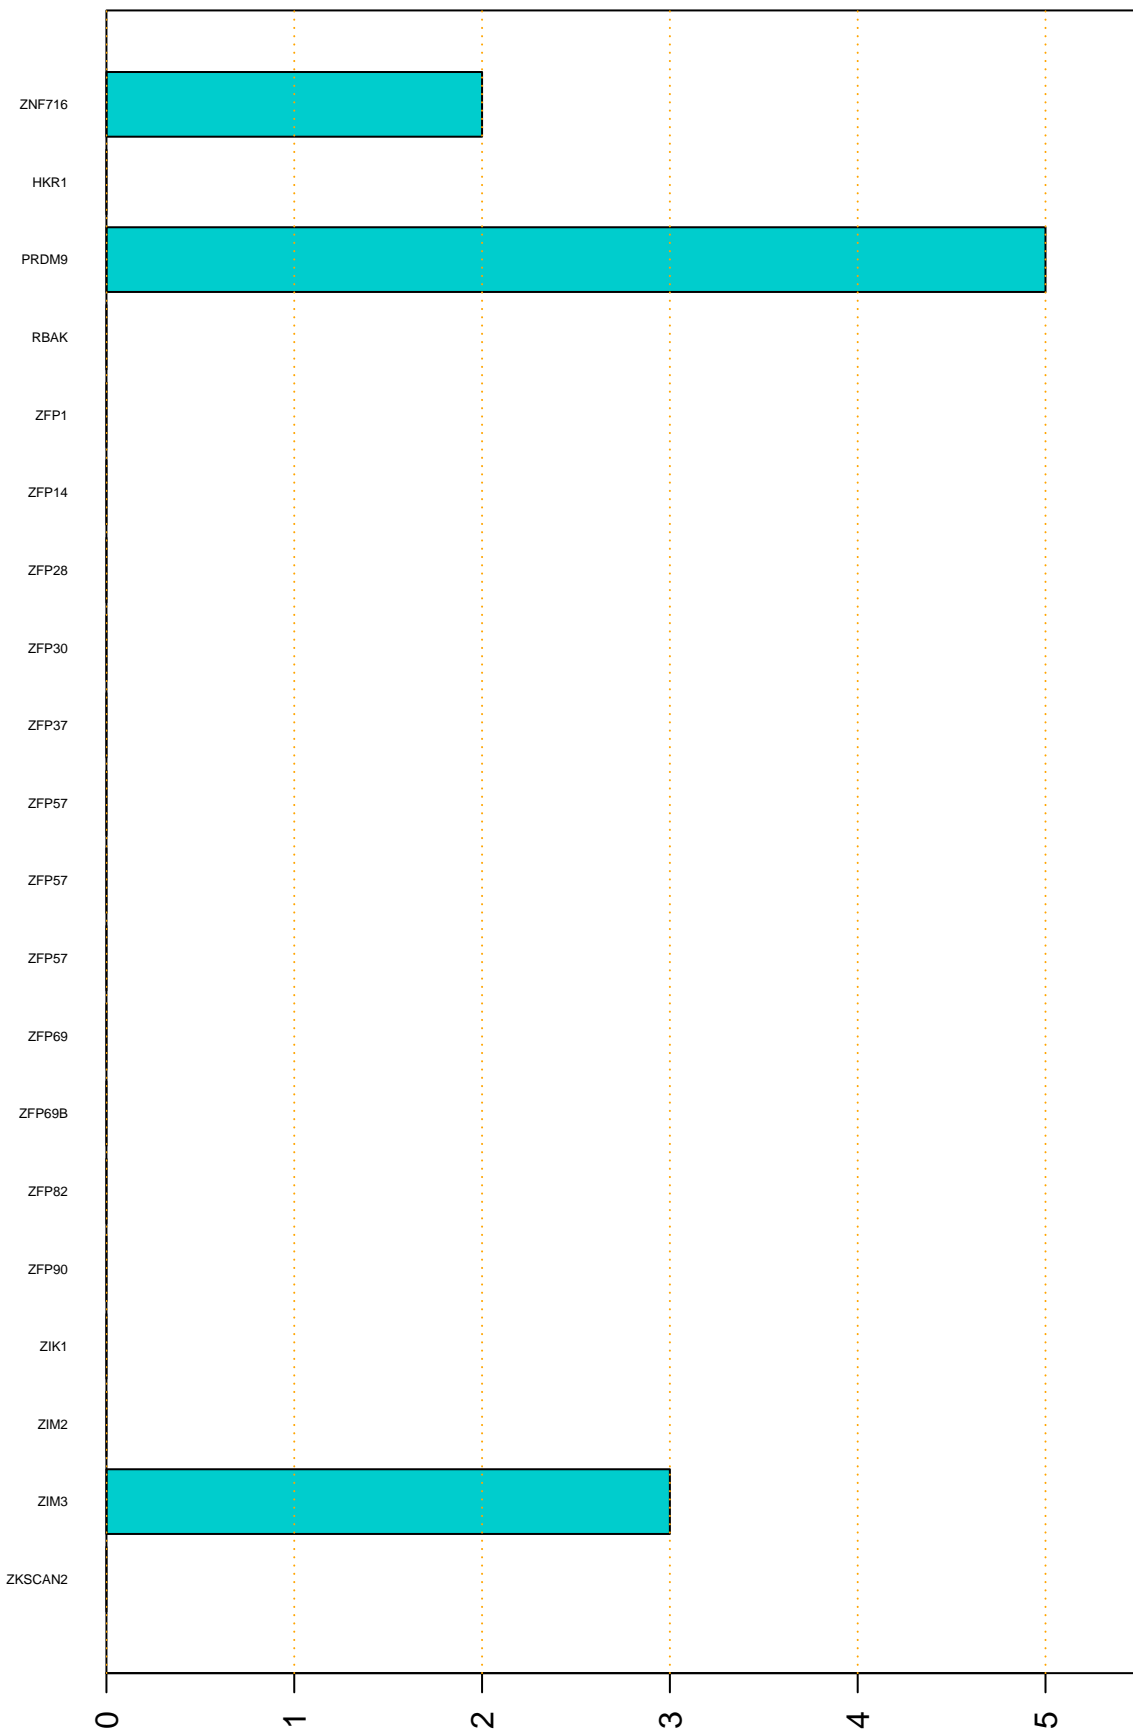

Enriched KZFP

#TE sfam with peak