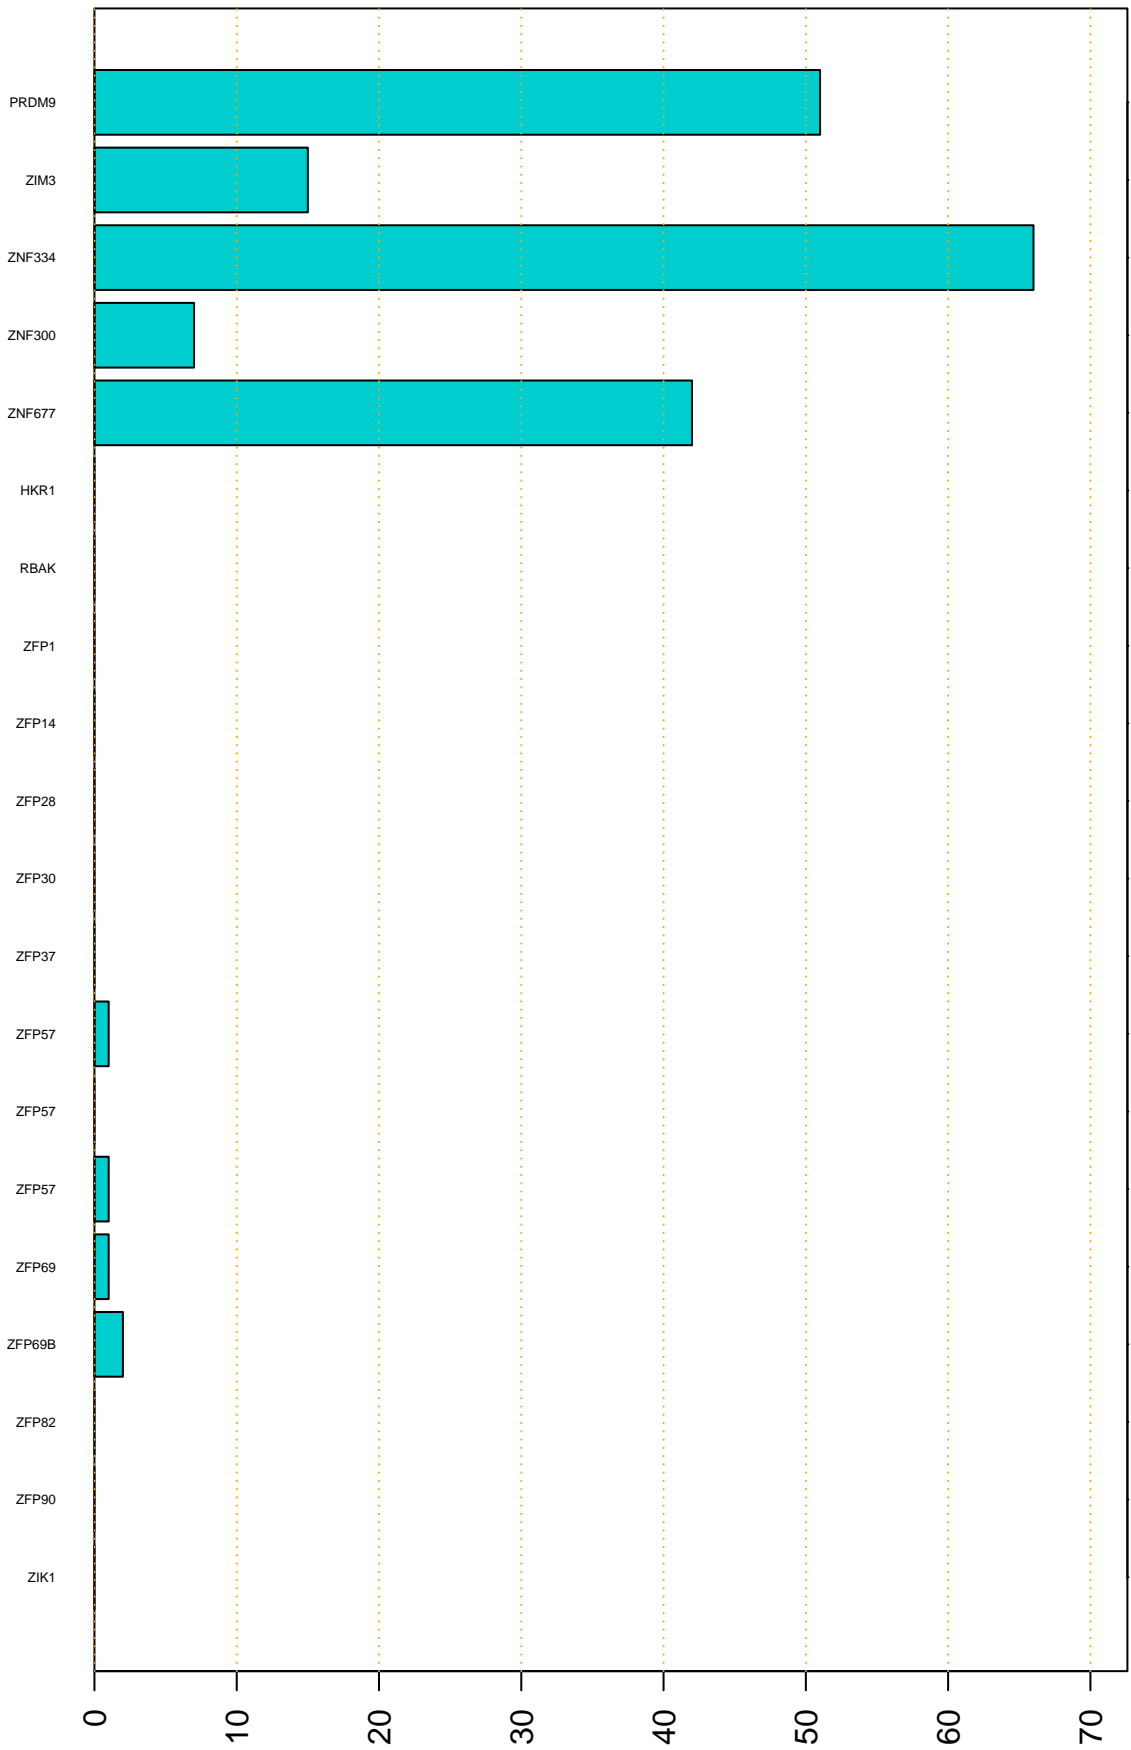

Enriched KZFP

#TE sfam with peak