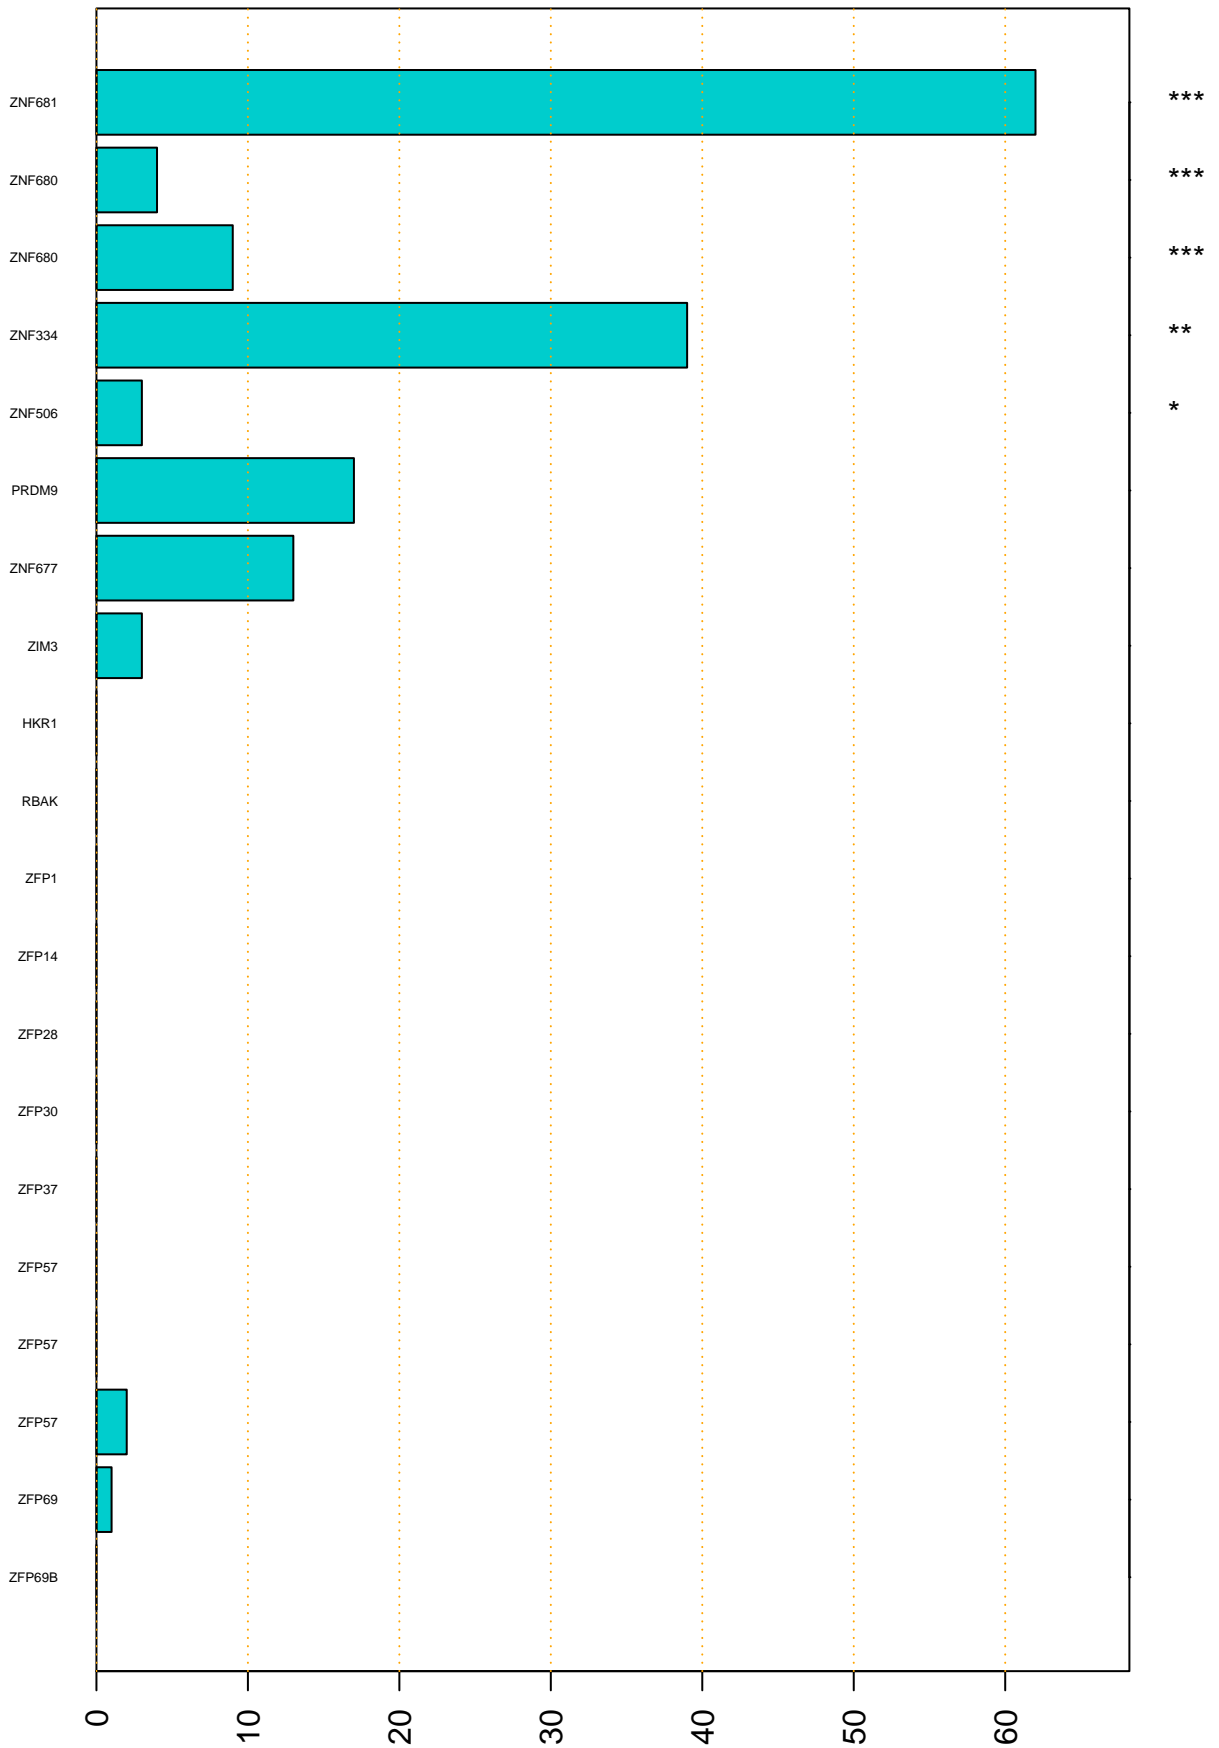

Enriched KZFP

#TE sfam with peak