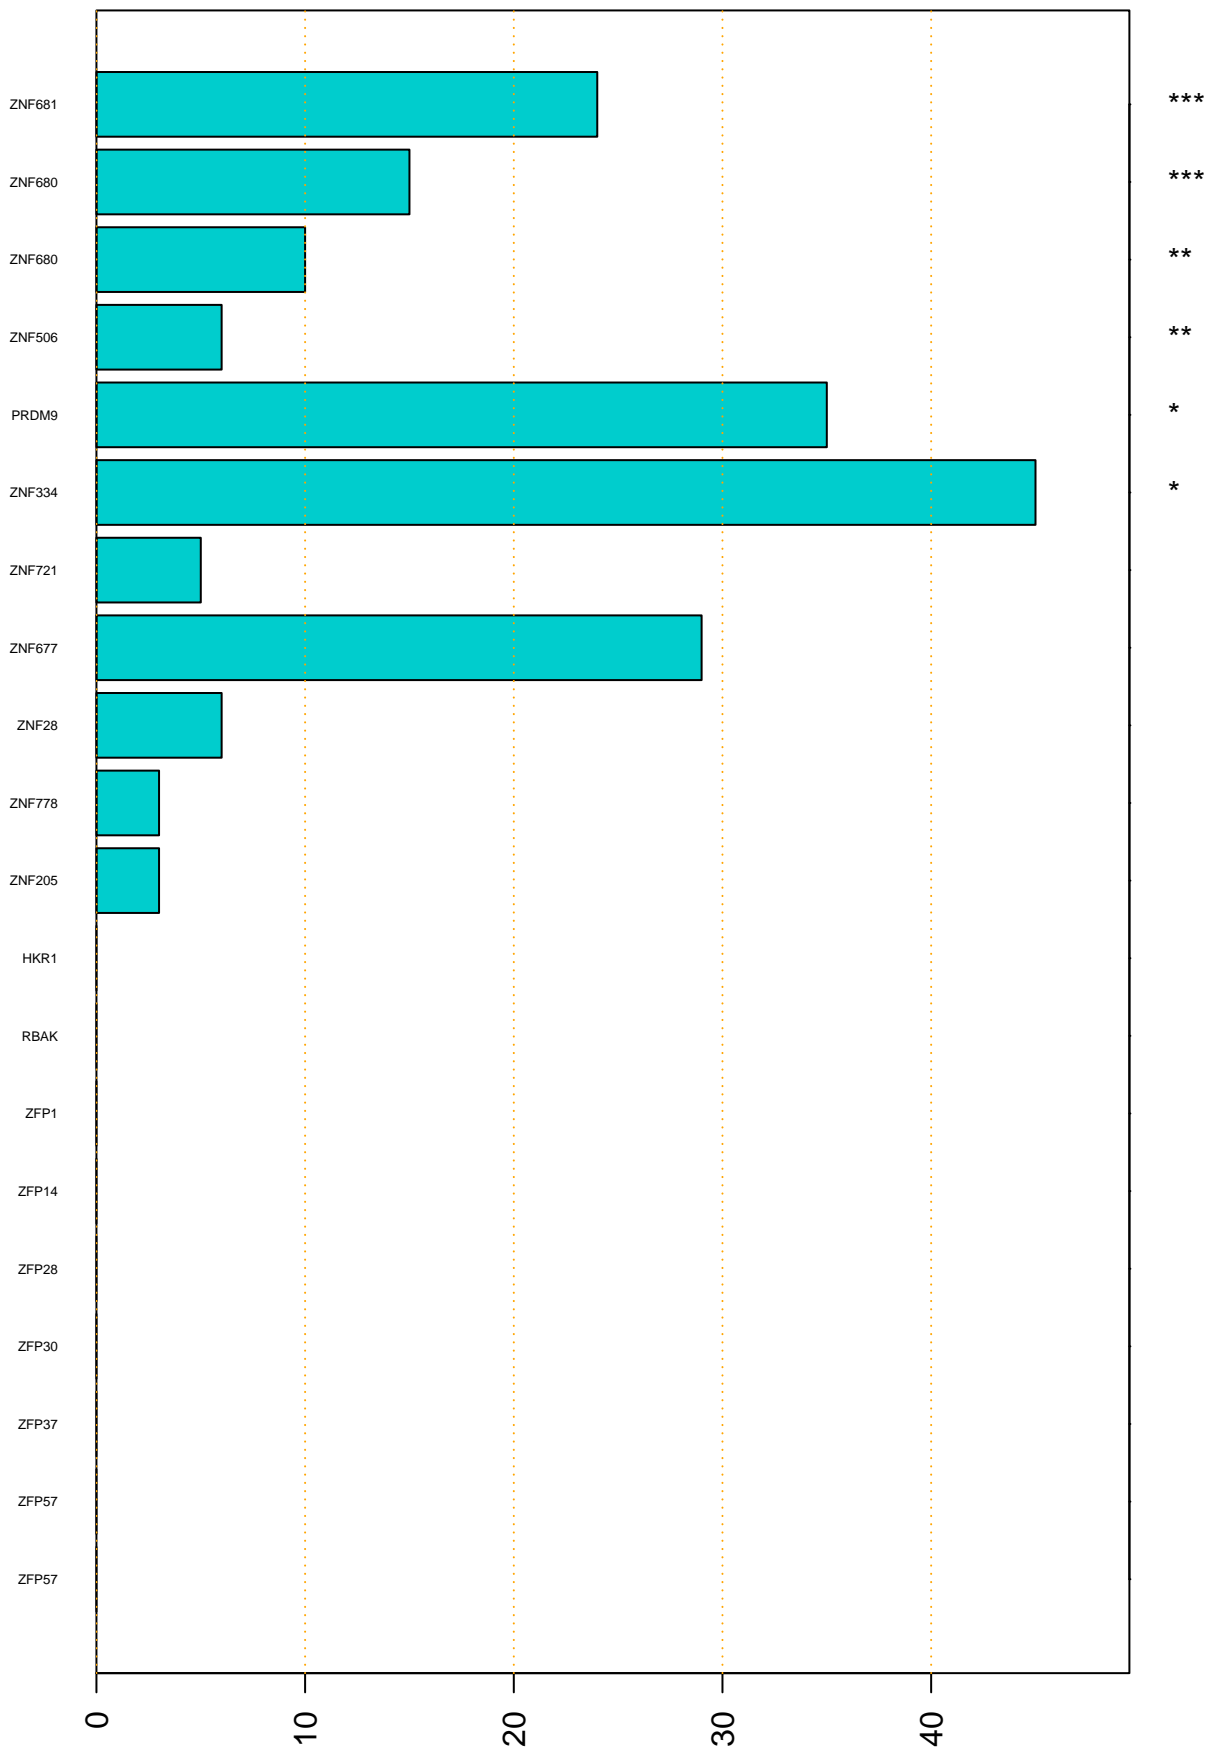

Enriched KZFP

#TE sfam with peak