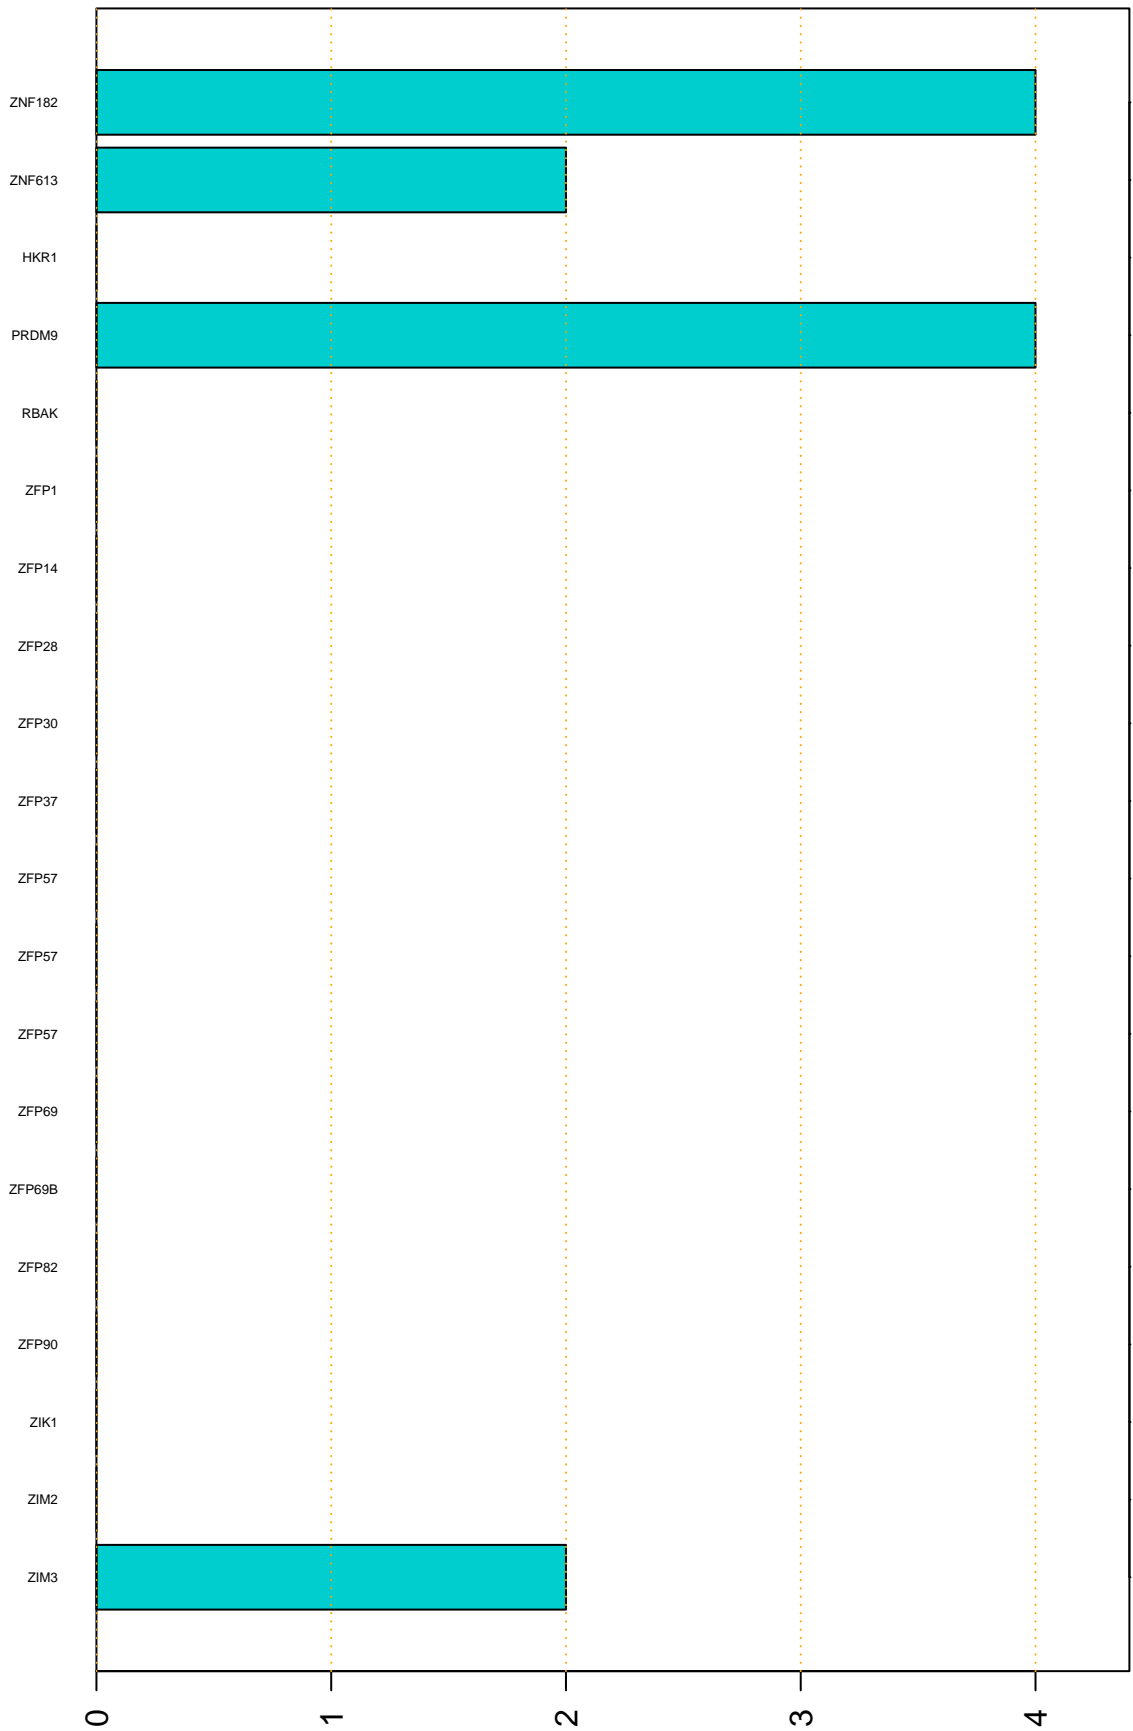

Enriched KZFP

#TE sfam with peak