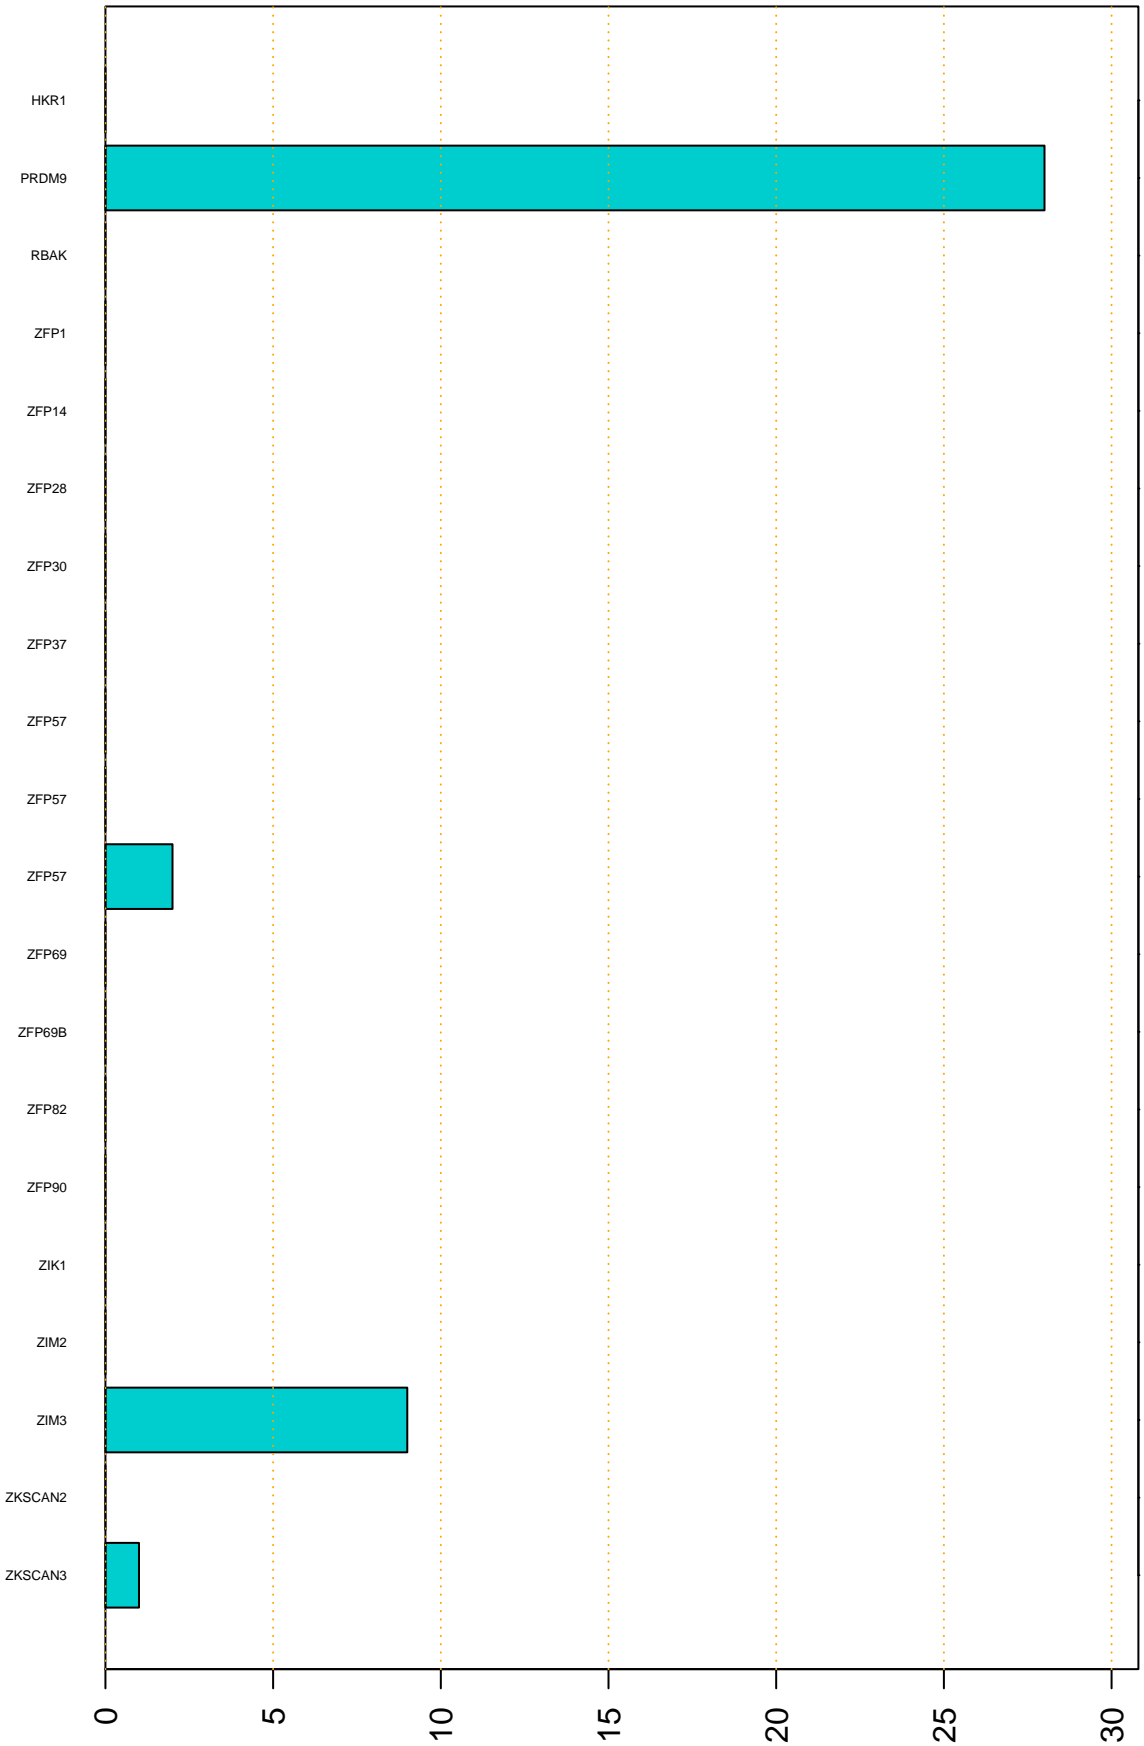

Enriched KZFP

#TE sfam with peak