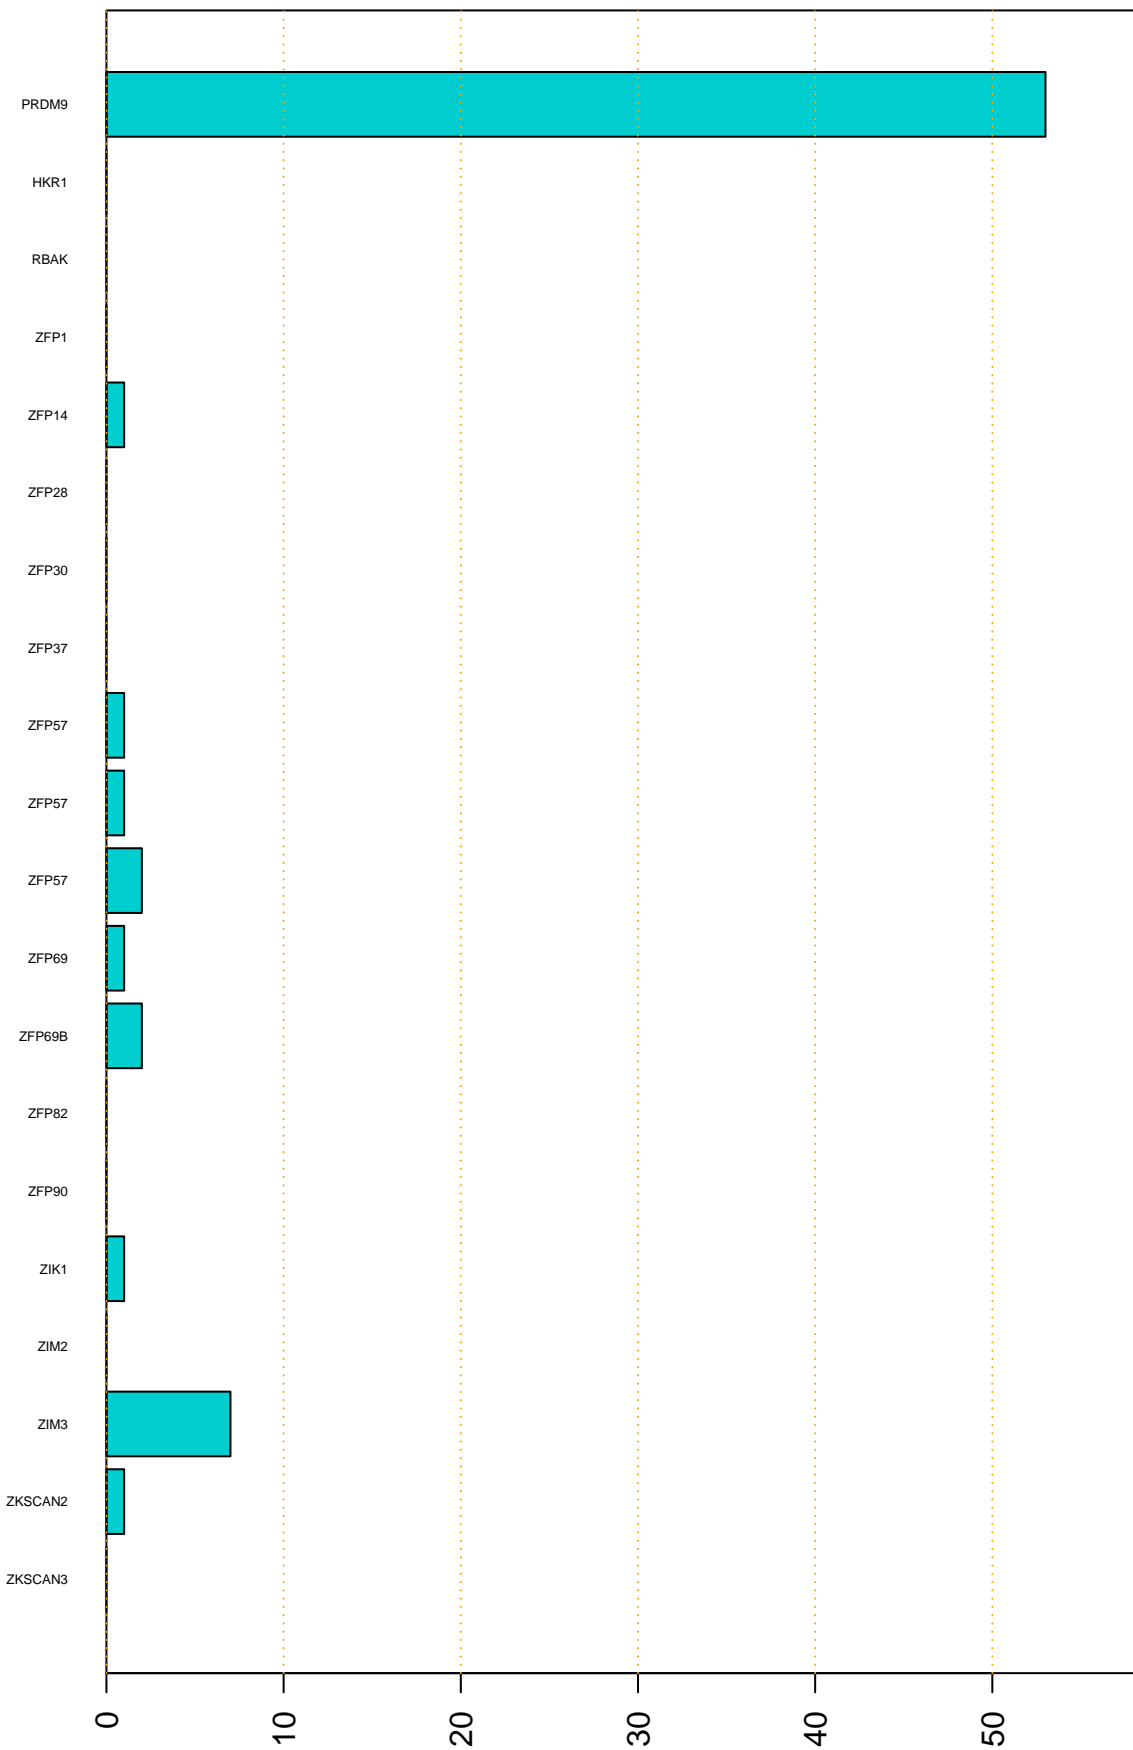

Enriched KZFP

#TE sfam with peak