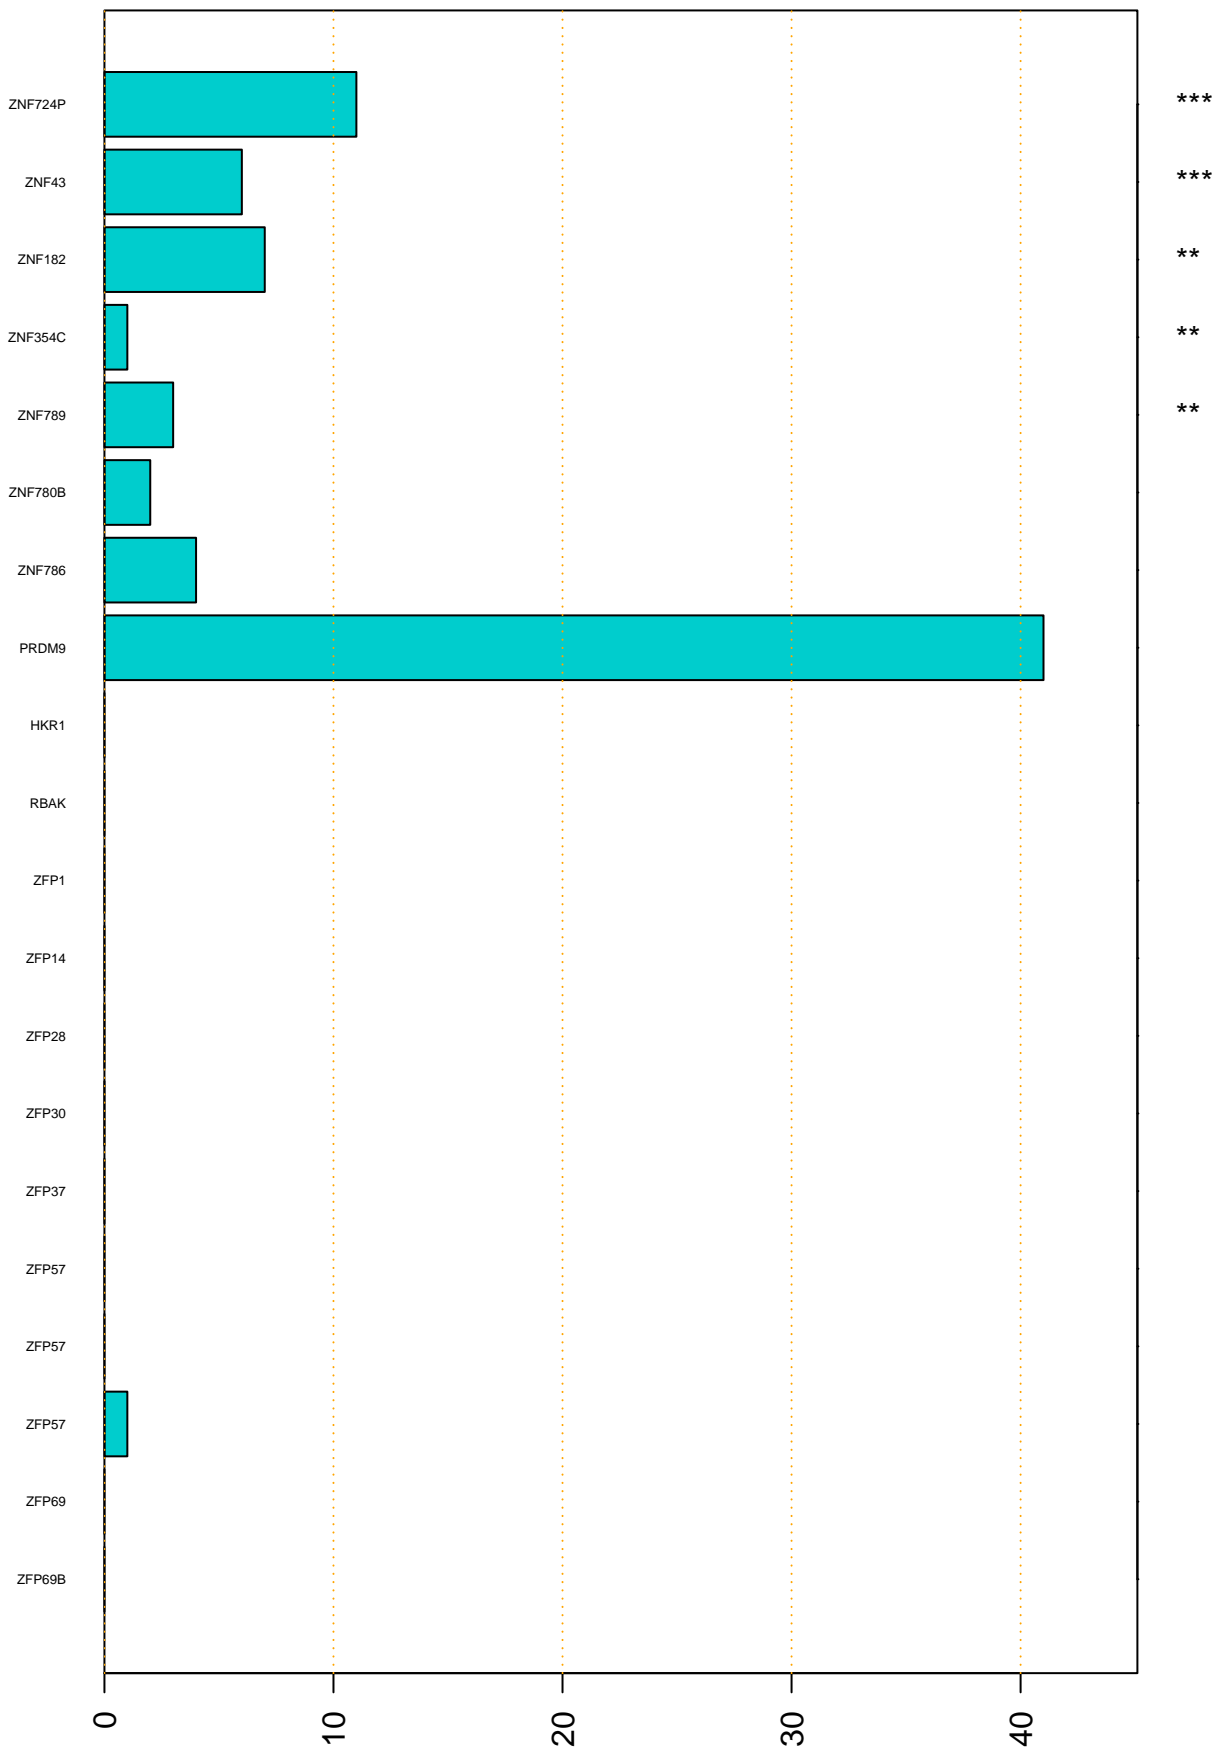

Enriched KZFP

#TE sfam with peak