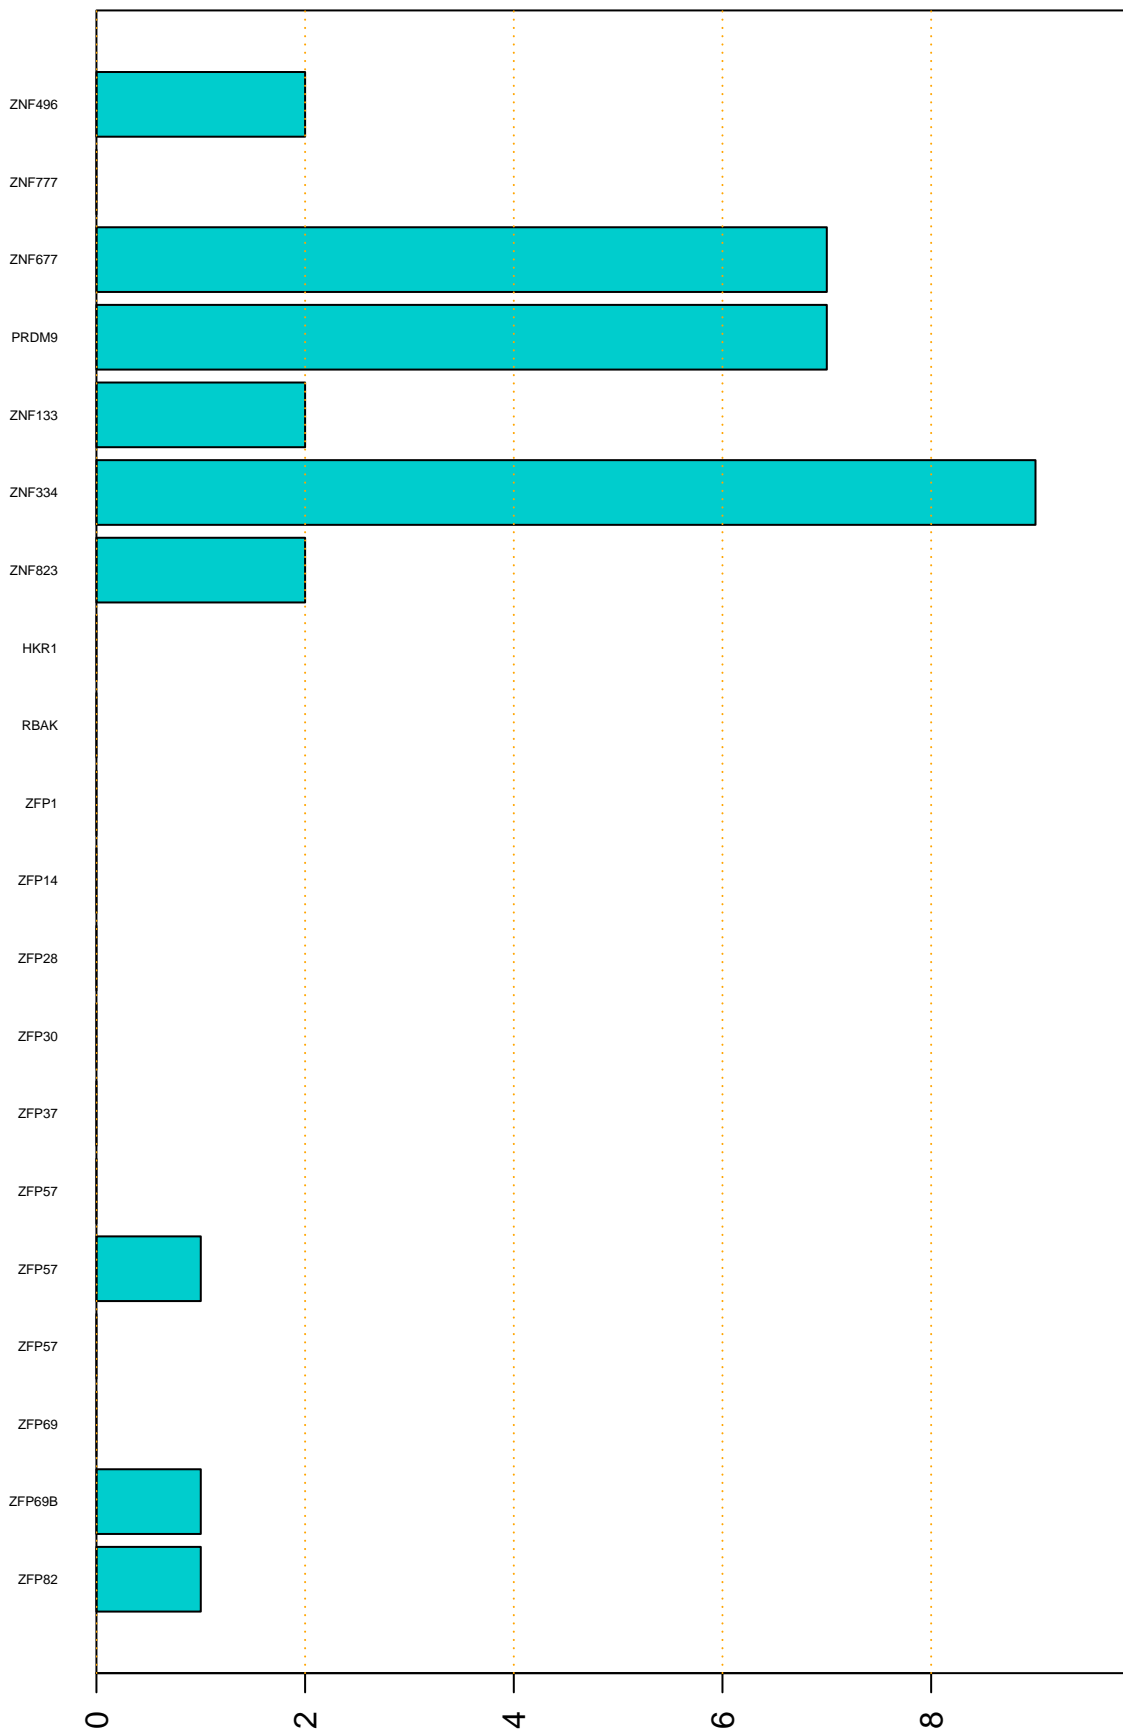

Enriched KZFP

#TE sfam with peak