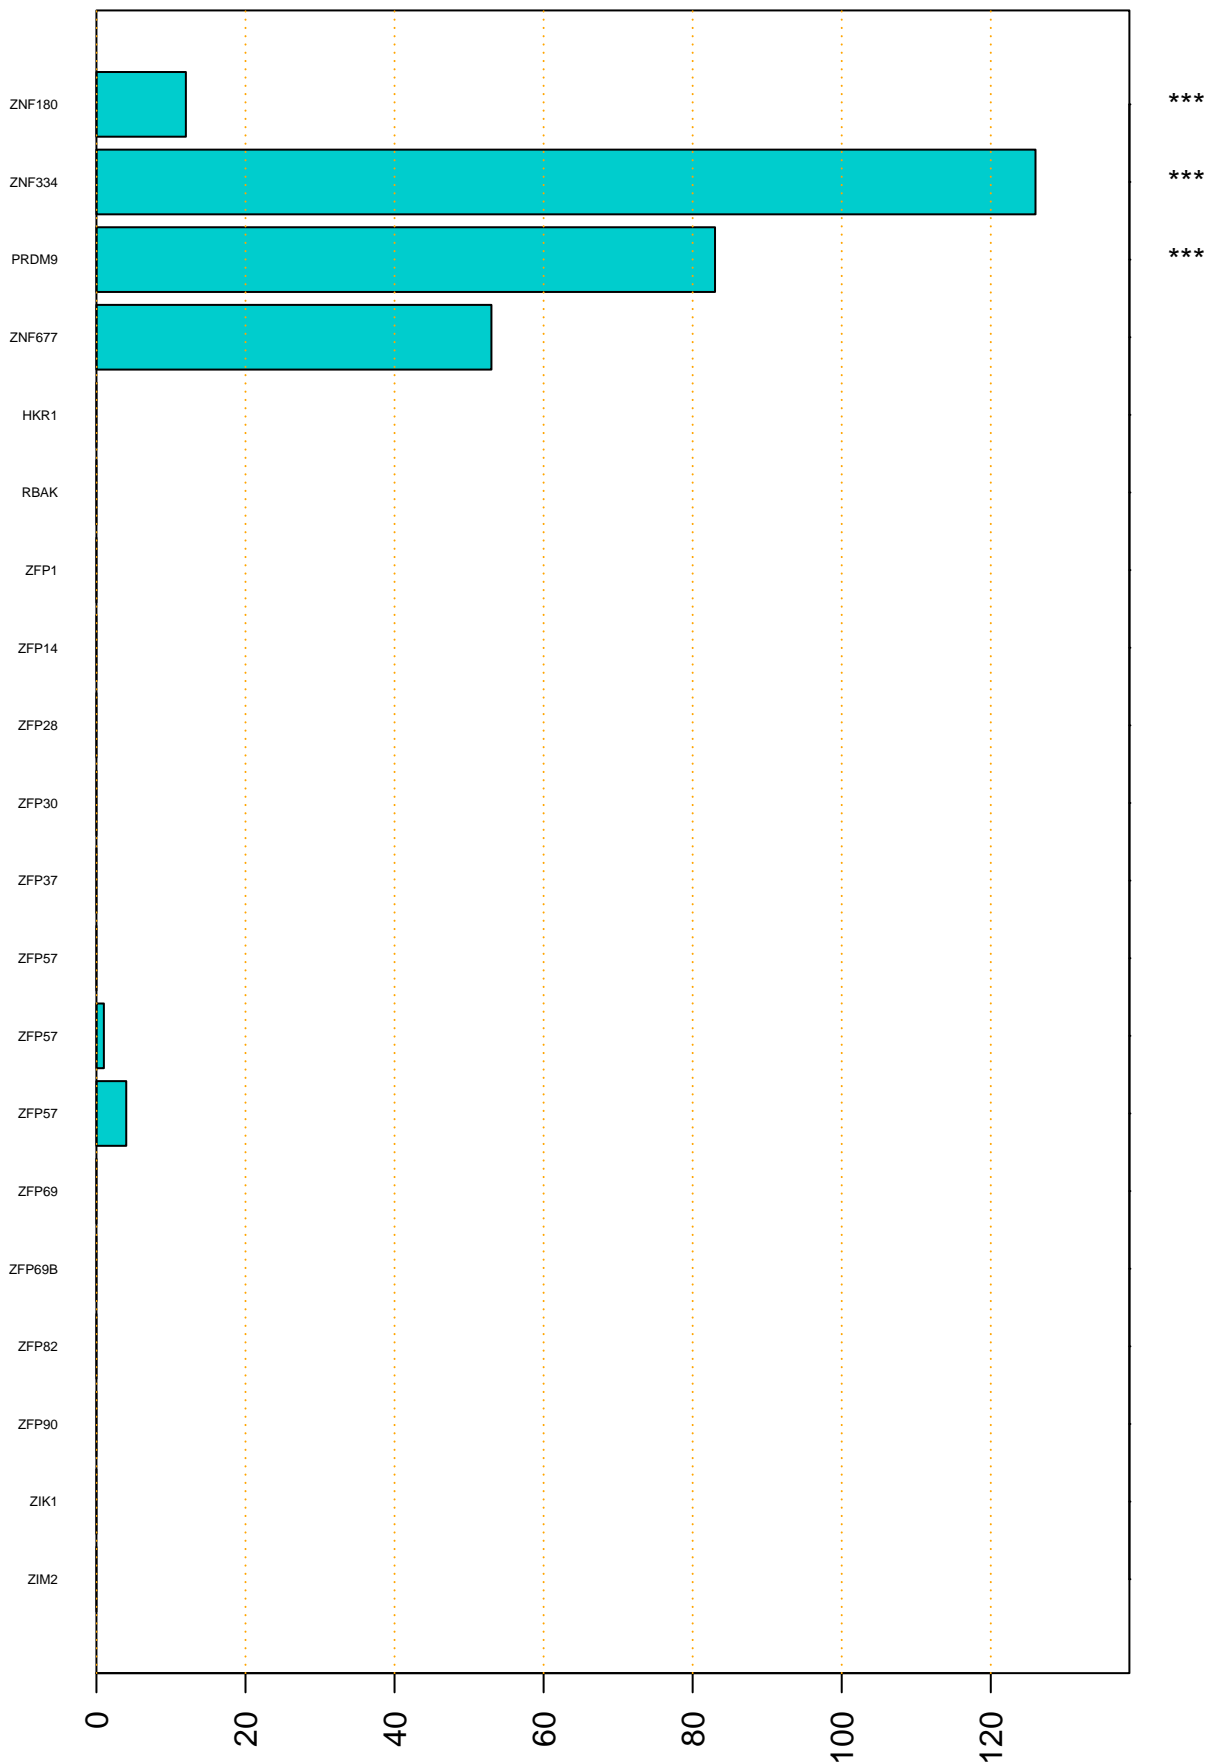

Enriched KZFP

#TE sfam with peak