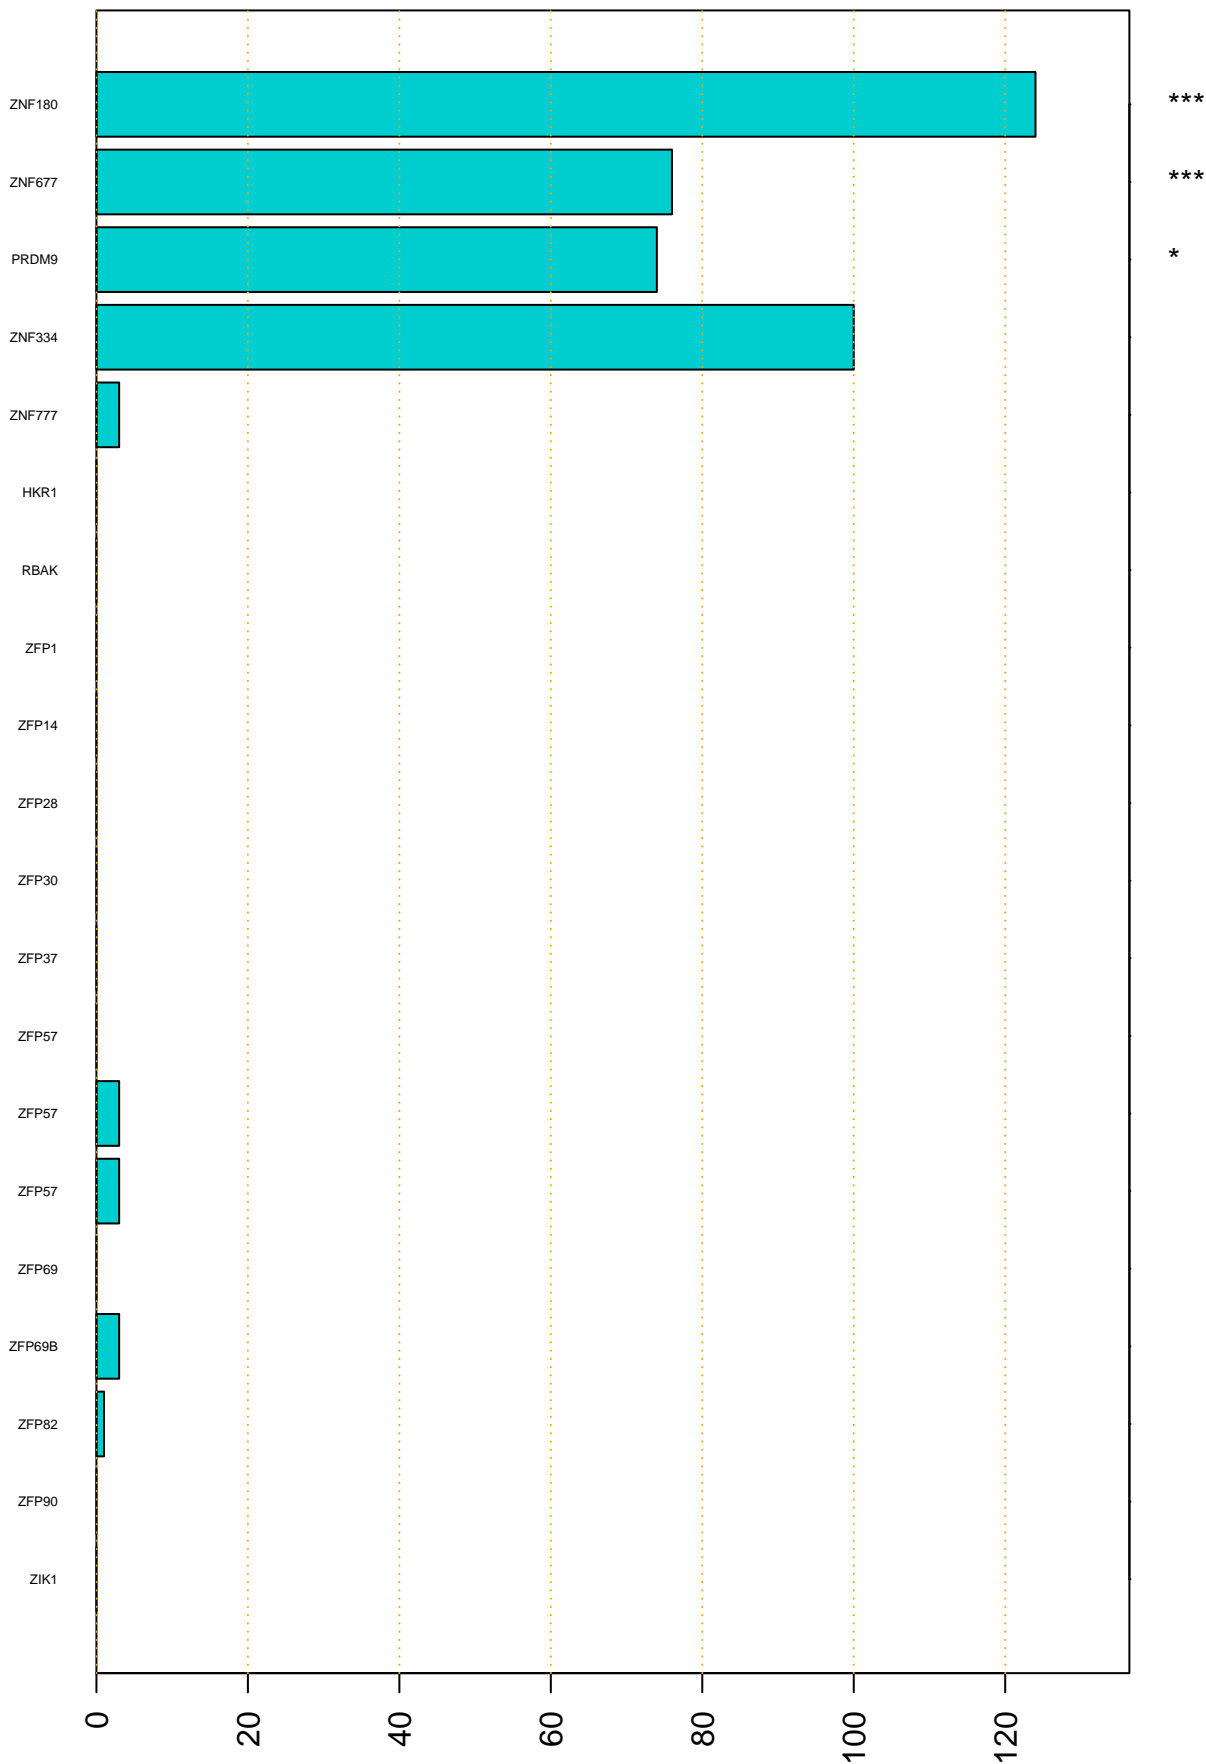

Enriched KZFP

#TE sfam with peak