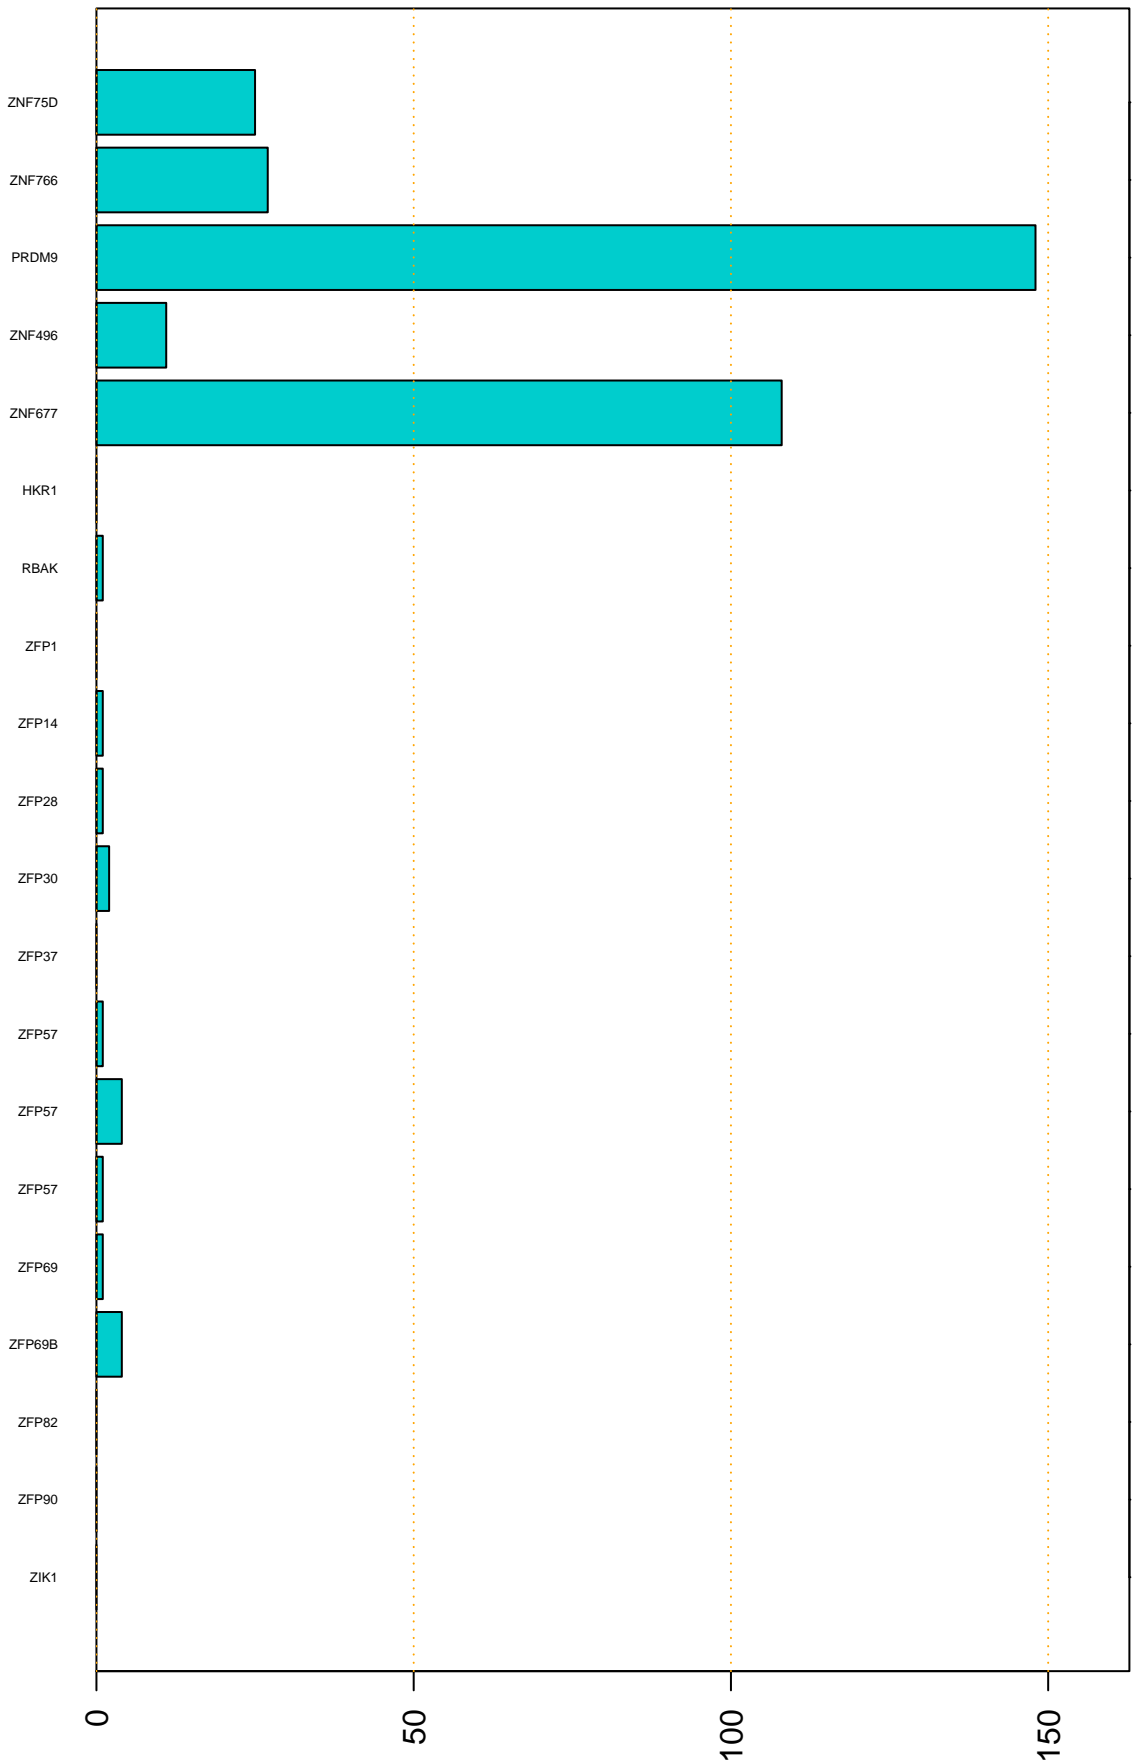

Enriched KZFP

#TE sfam with peak