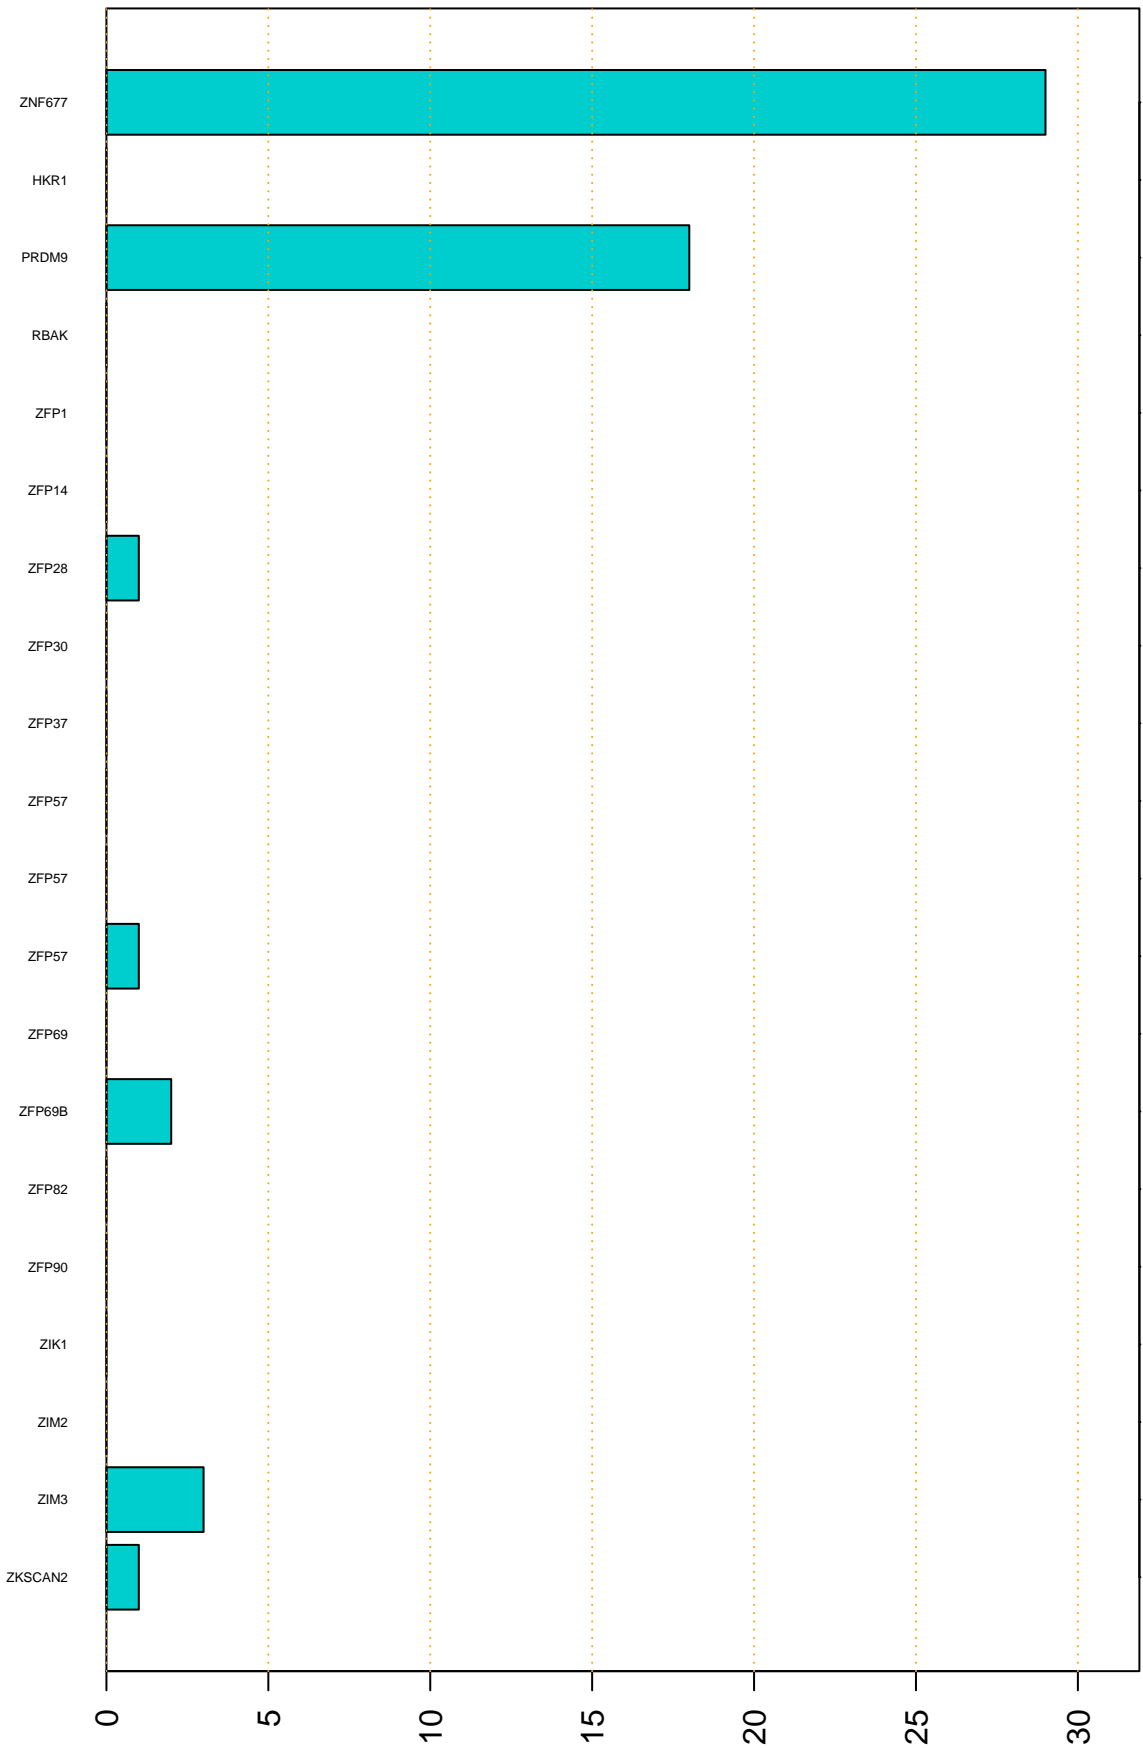

Enriched KZFP

#TE sfam with peak