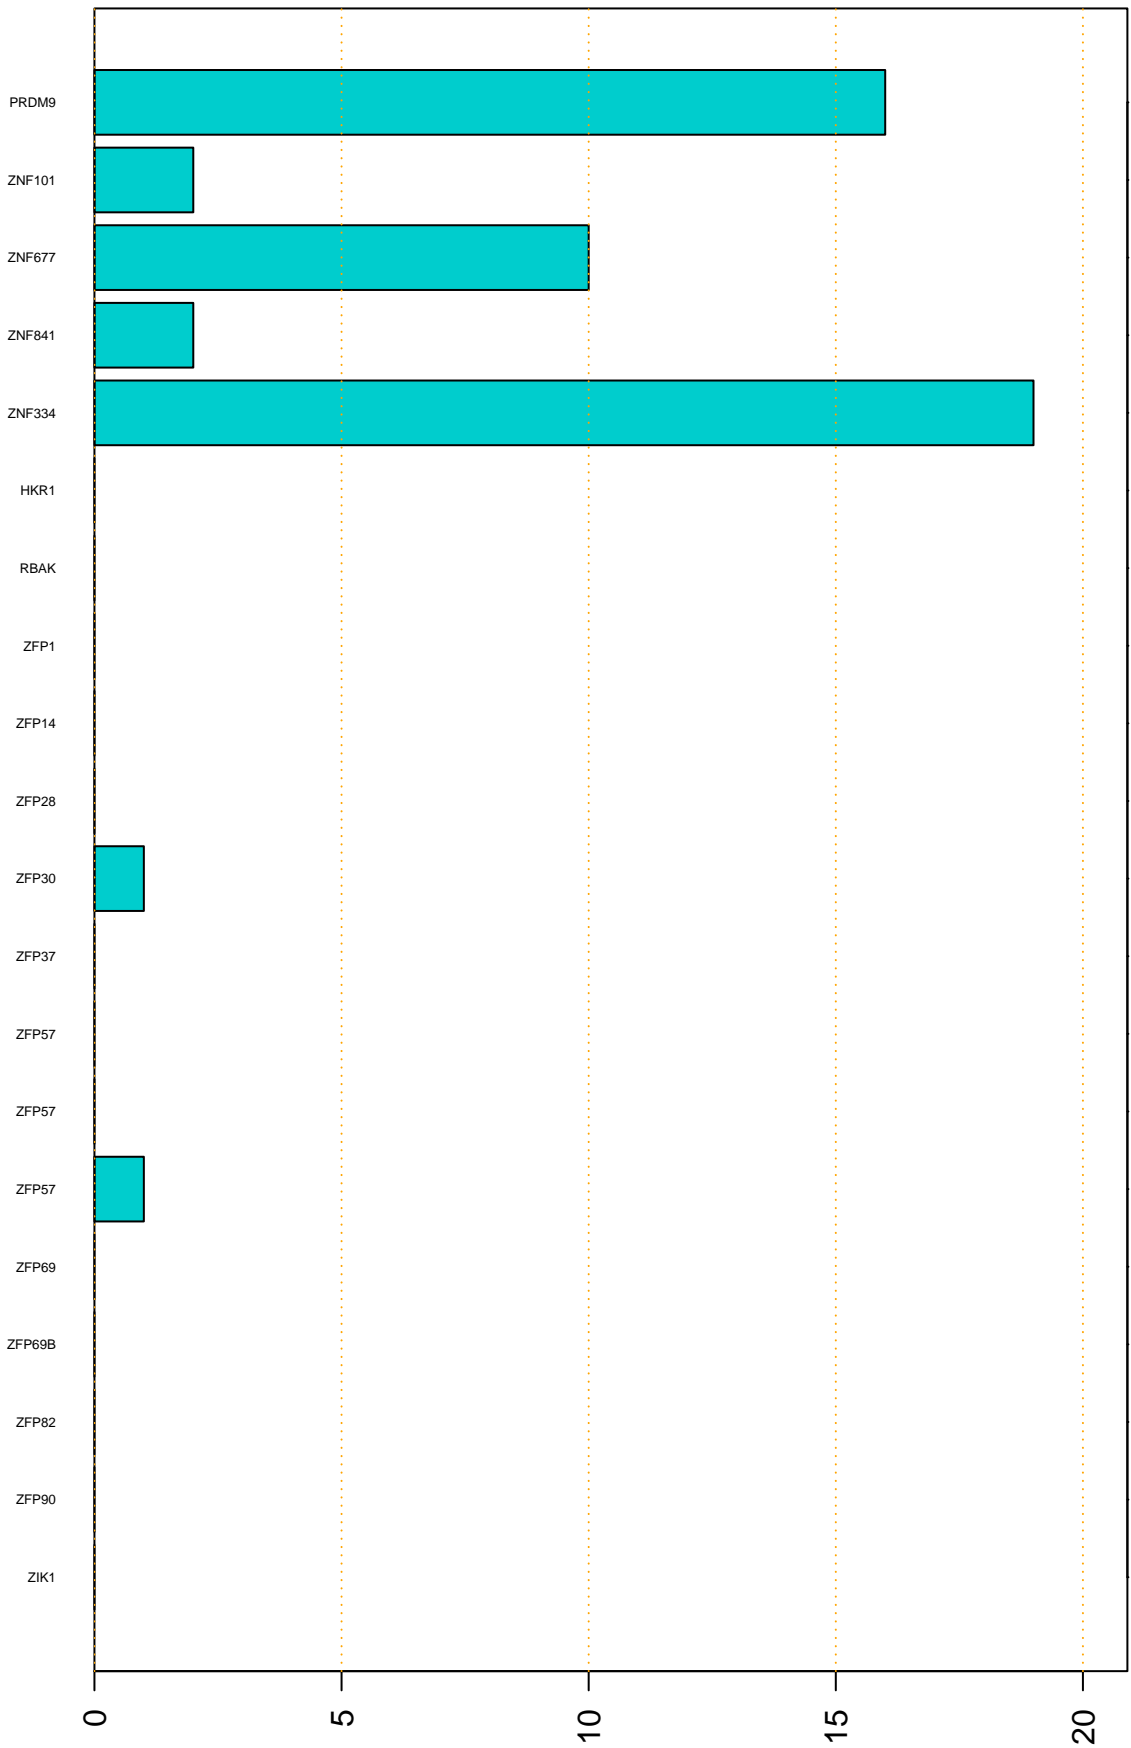

Enriched KZFP

#TE sfam with peak