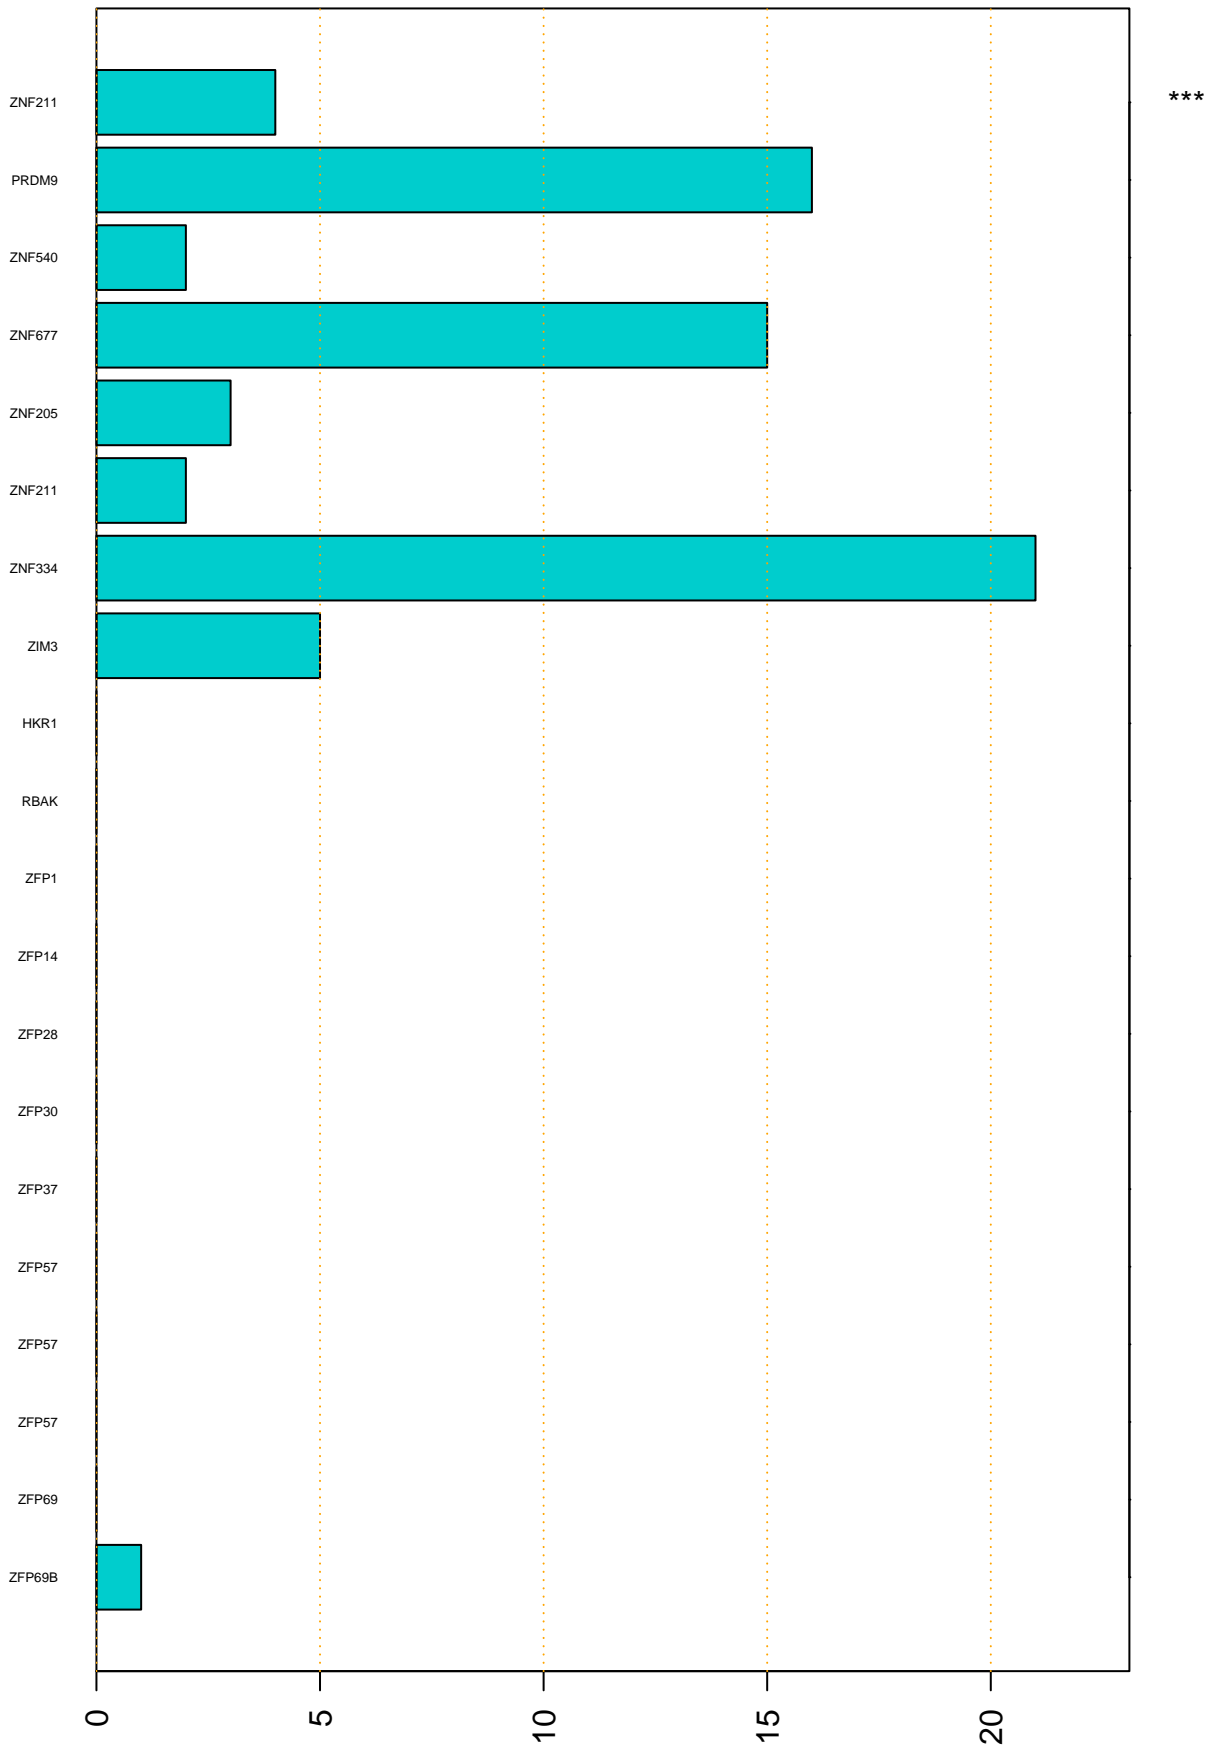

Enriched KZFP

#TE sfam with peak