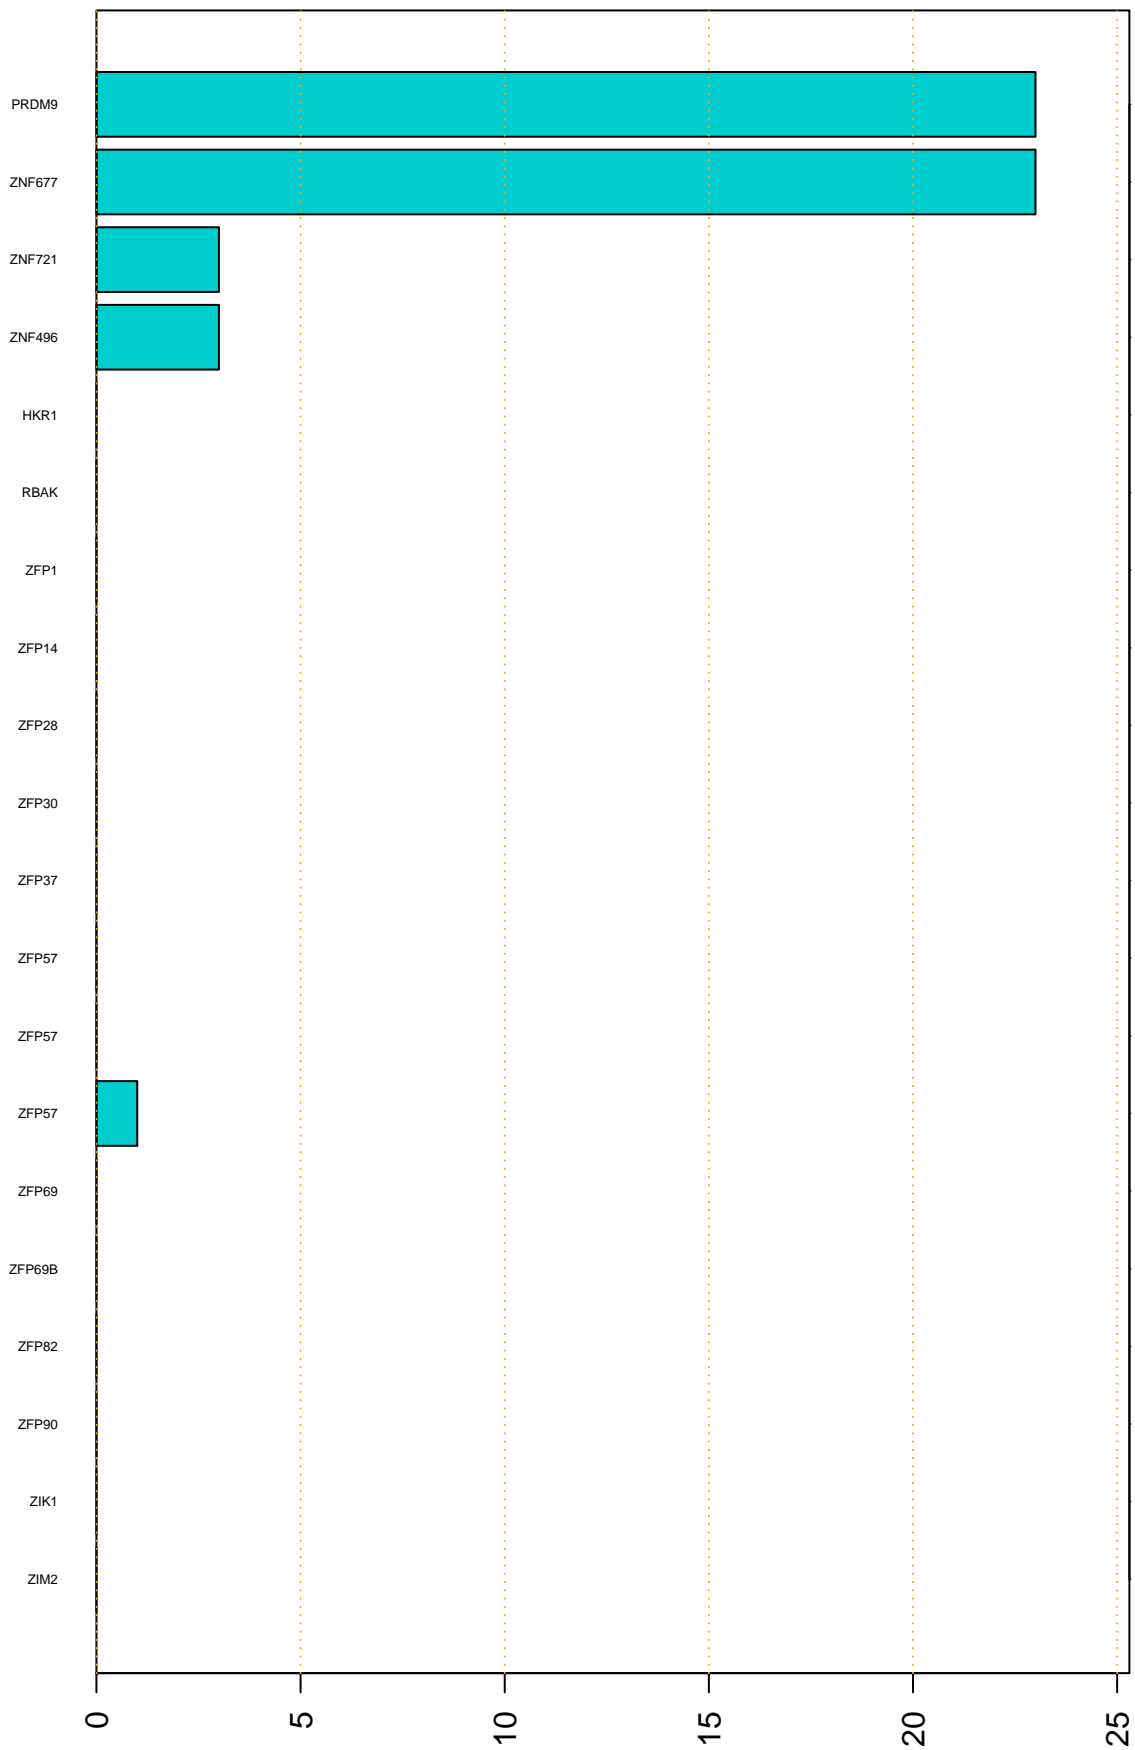

Enriched KZFP

#TE sfam with peak