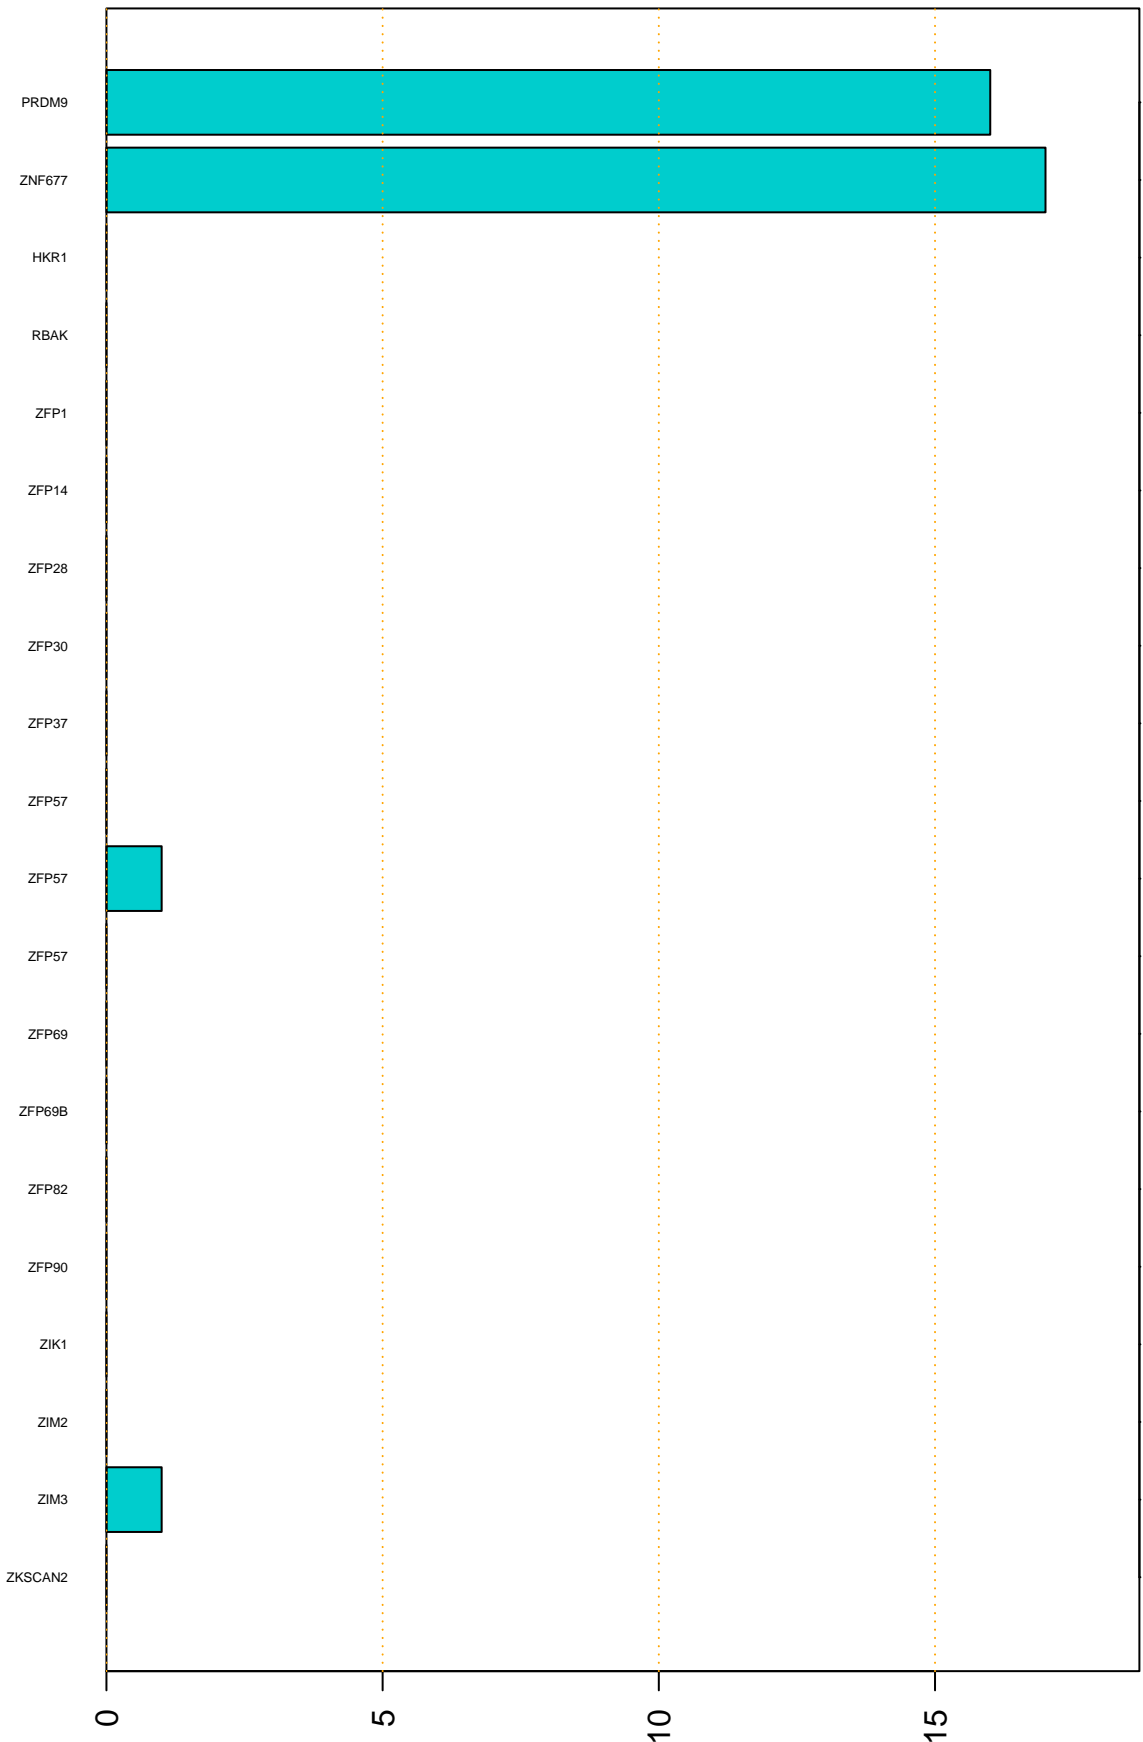

Enriched KZFP

#TE sfam with peak