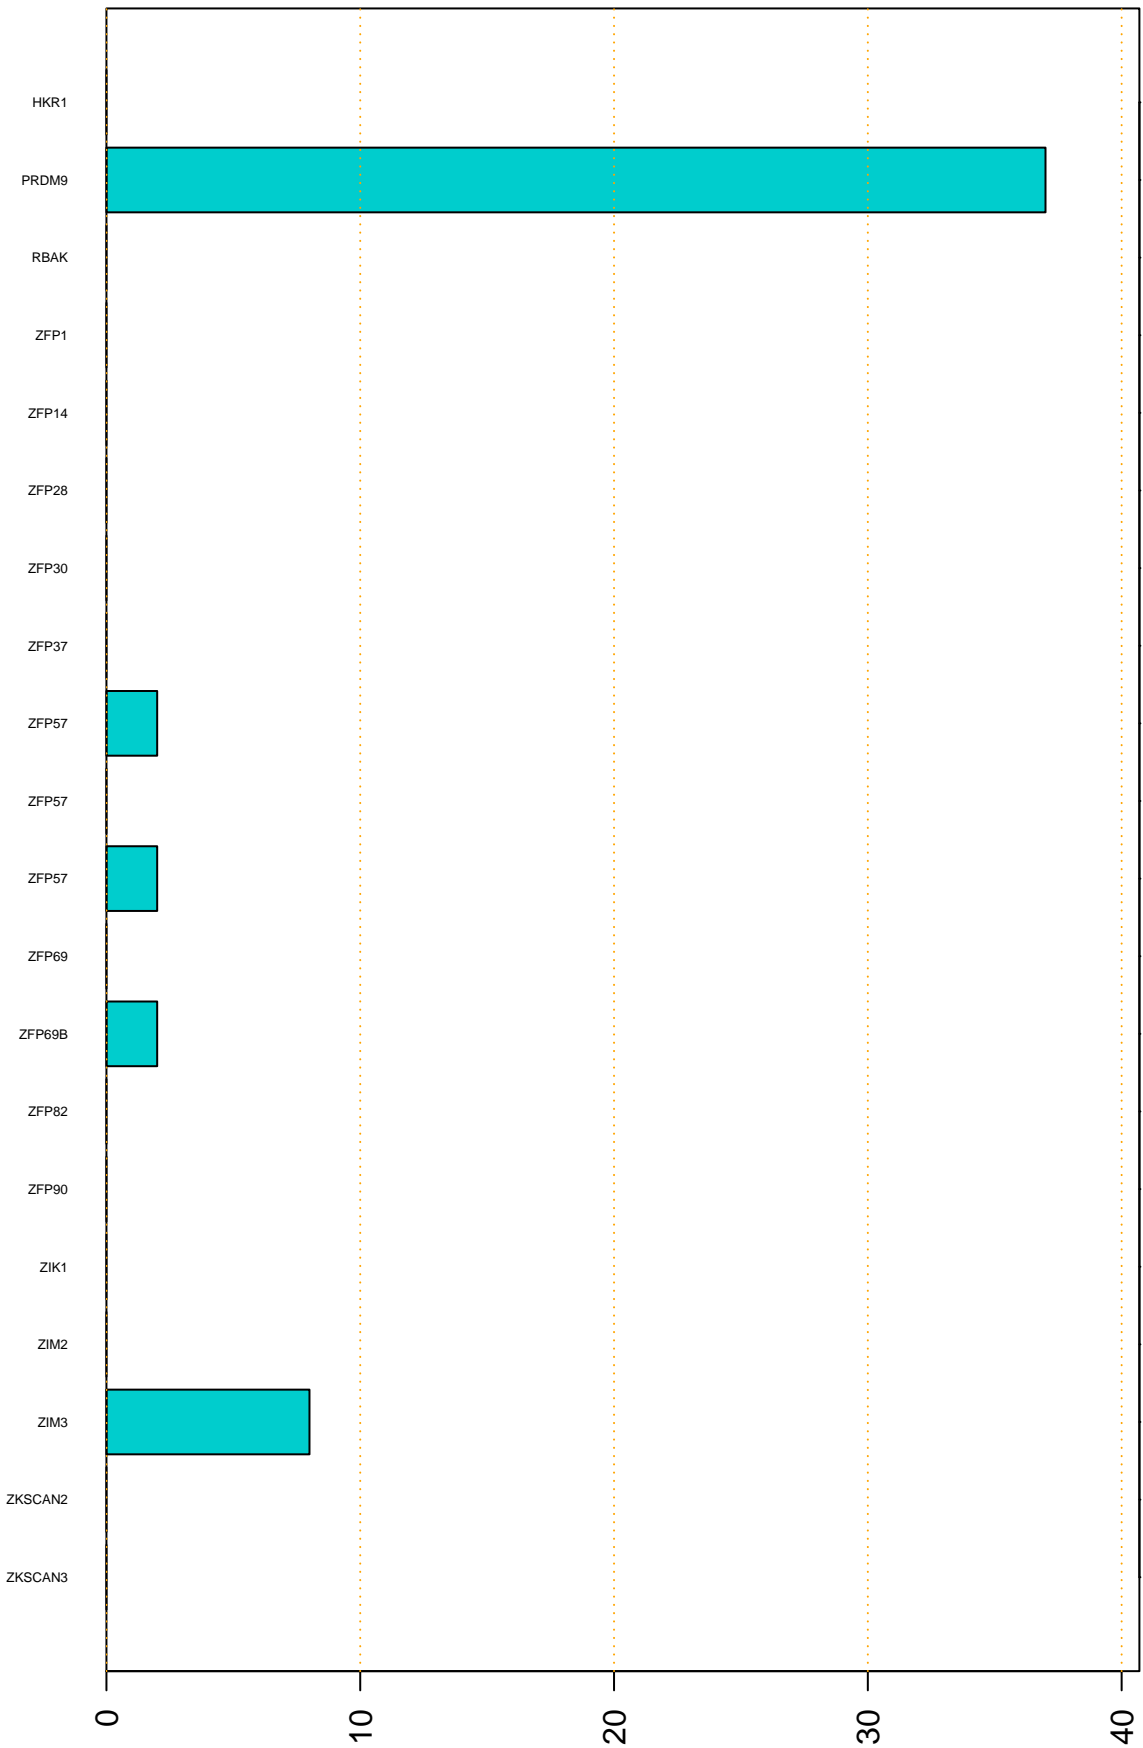

Enriched KZFP

#TE sfam with peak