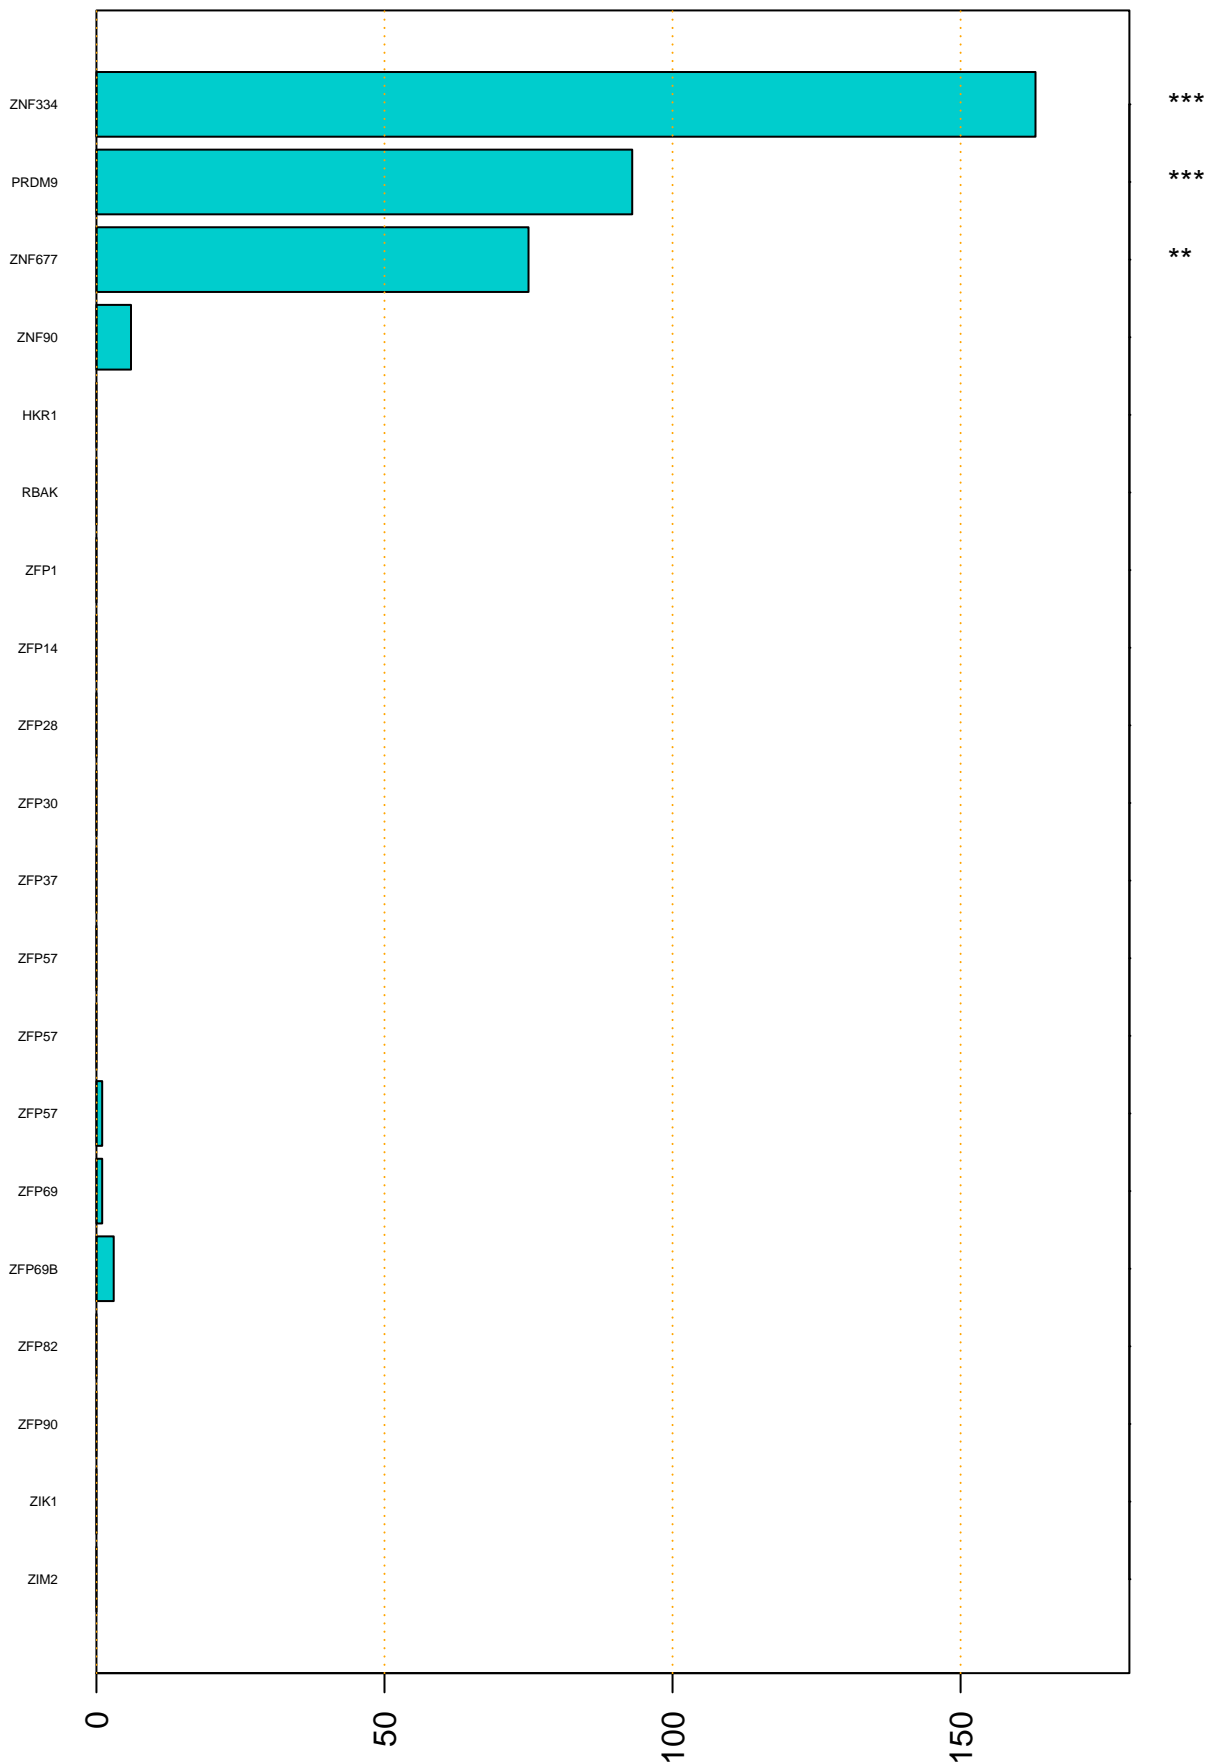

Enriched KZFP

#TE sfam with peak