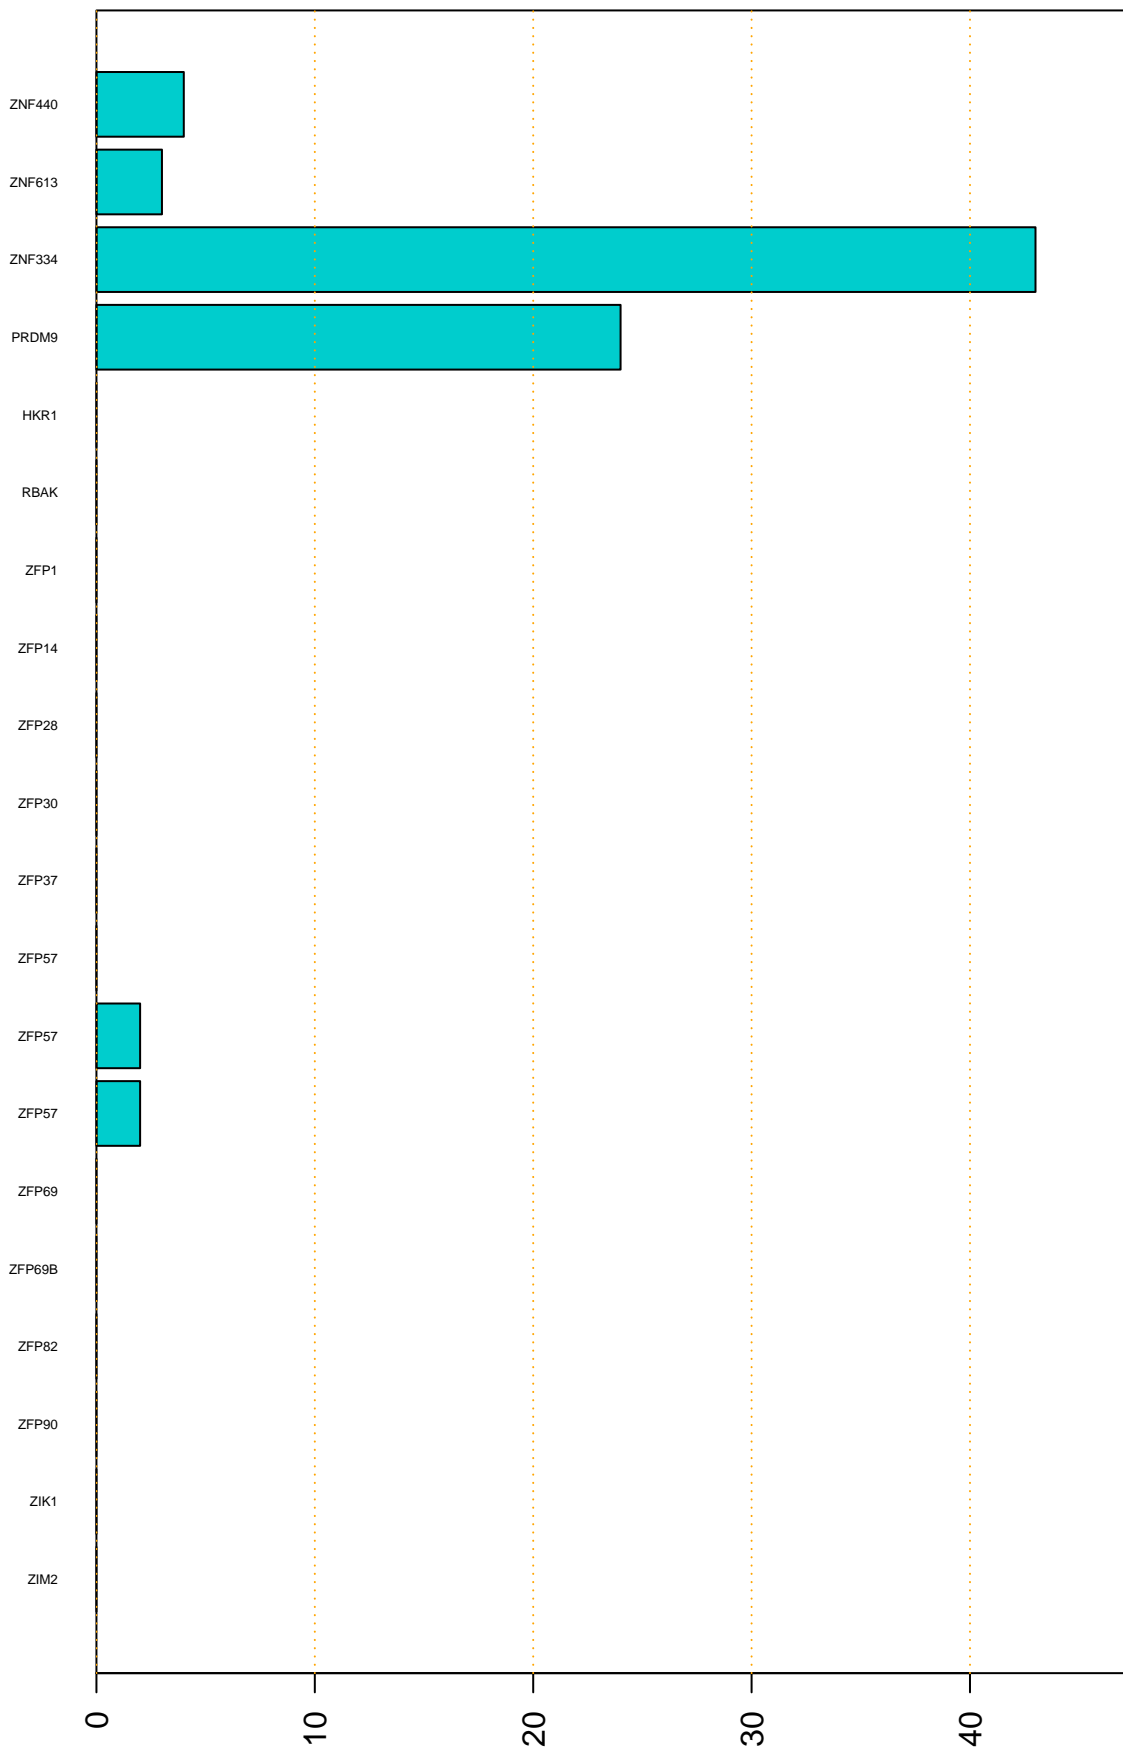

Enriched KZFP

#TE sfam with peak