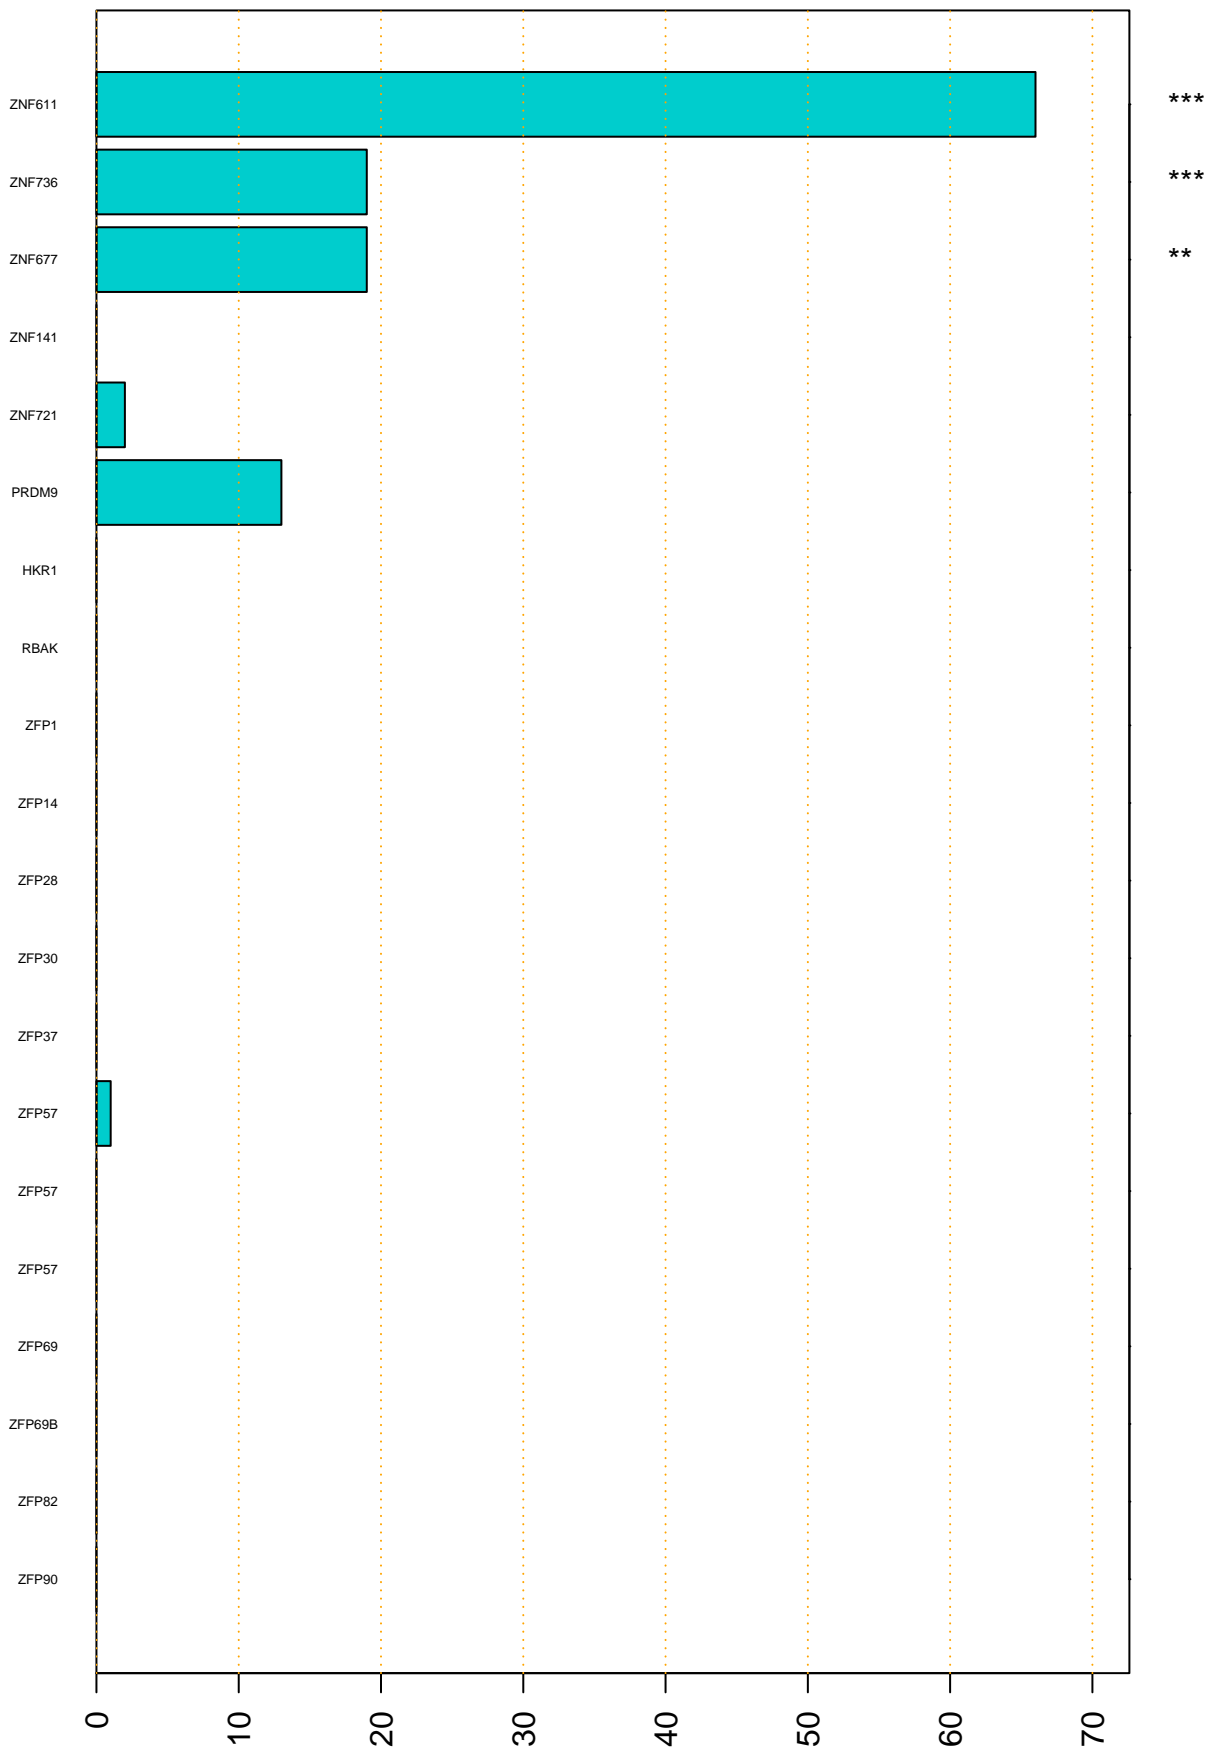

Enriched KZFP

#TE sfam with peak