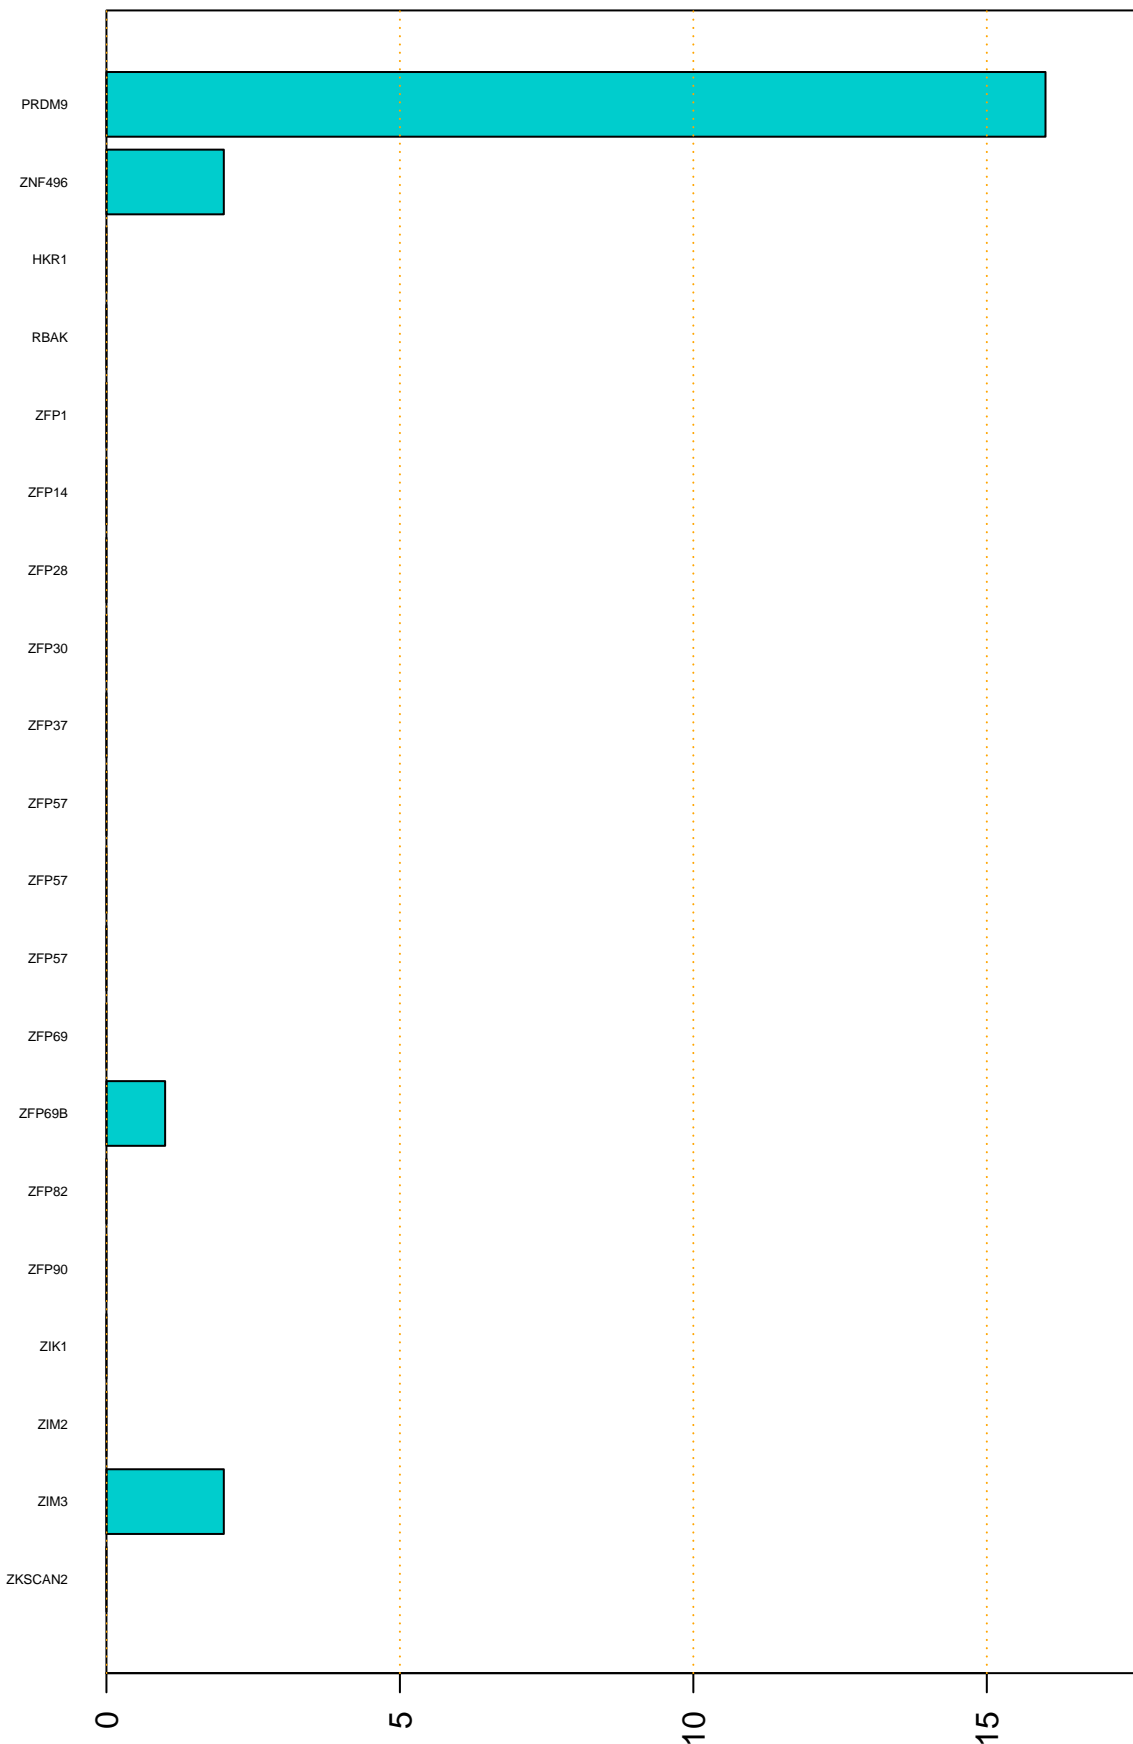

Enriched KZFP

#TE sfam with peak