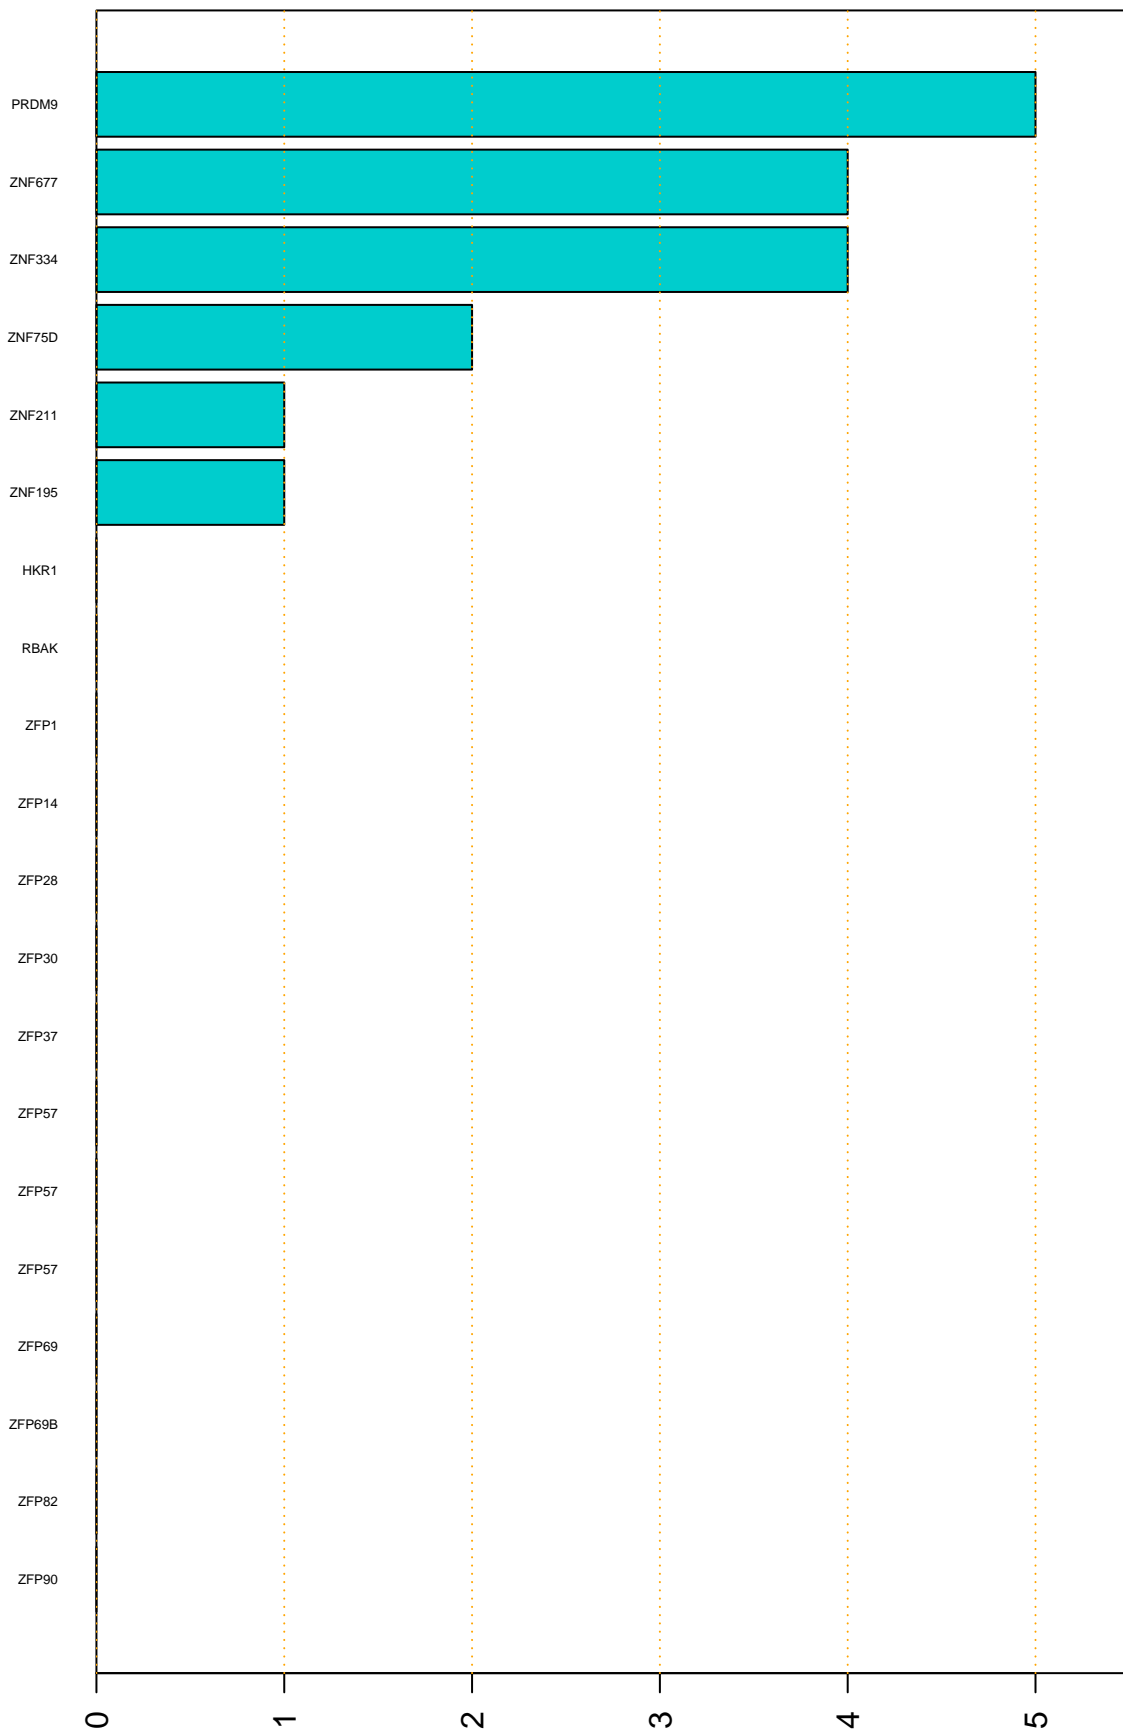

Enriched KZFP

#TE sfam with peak