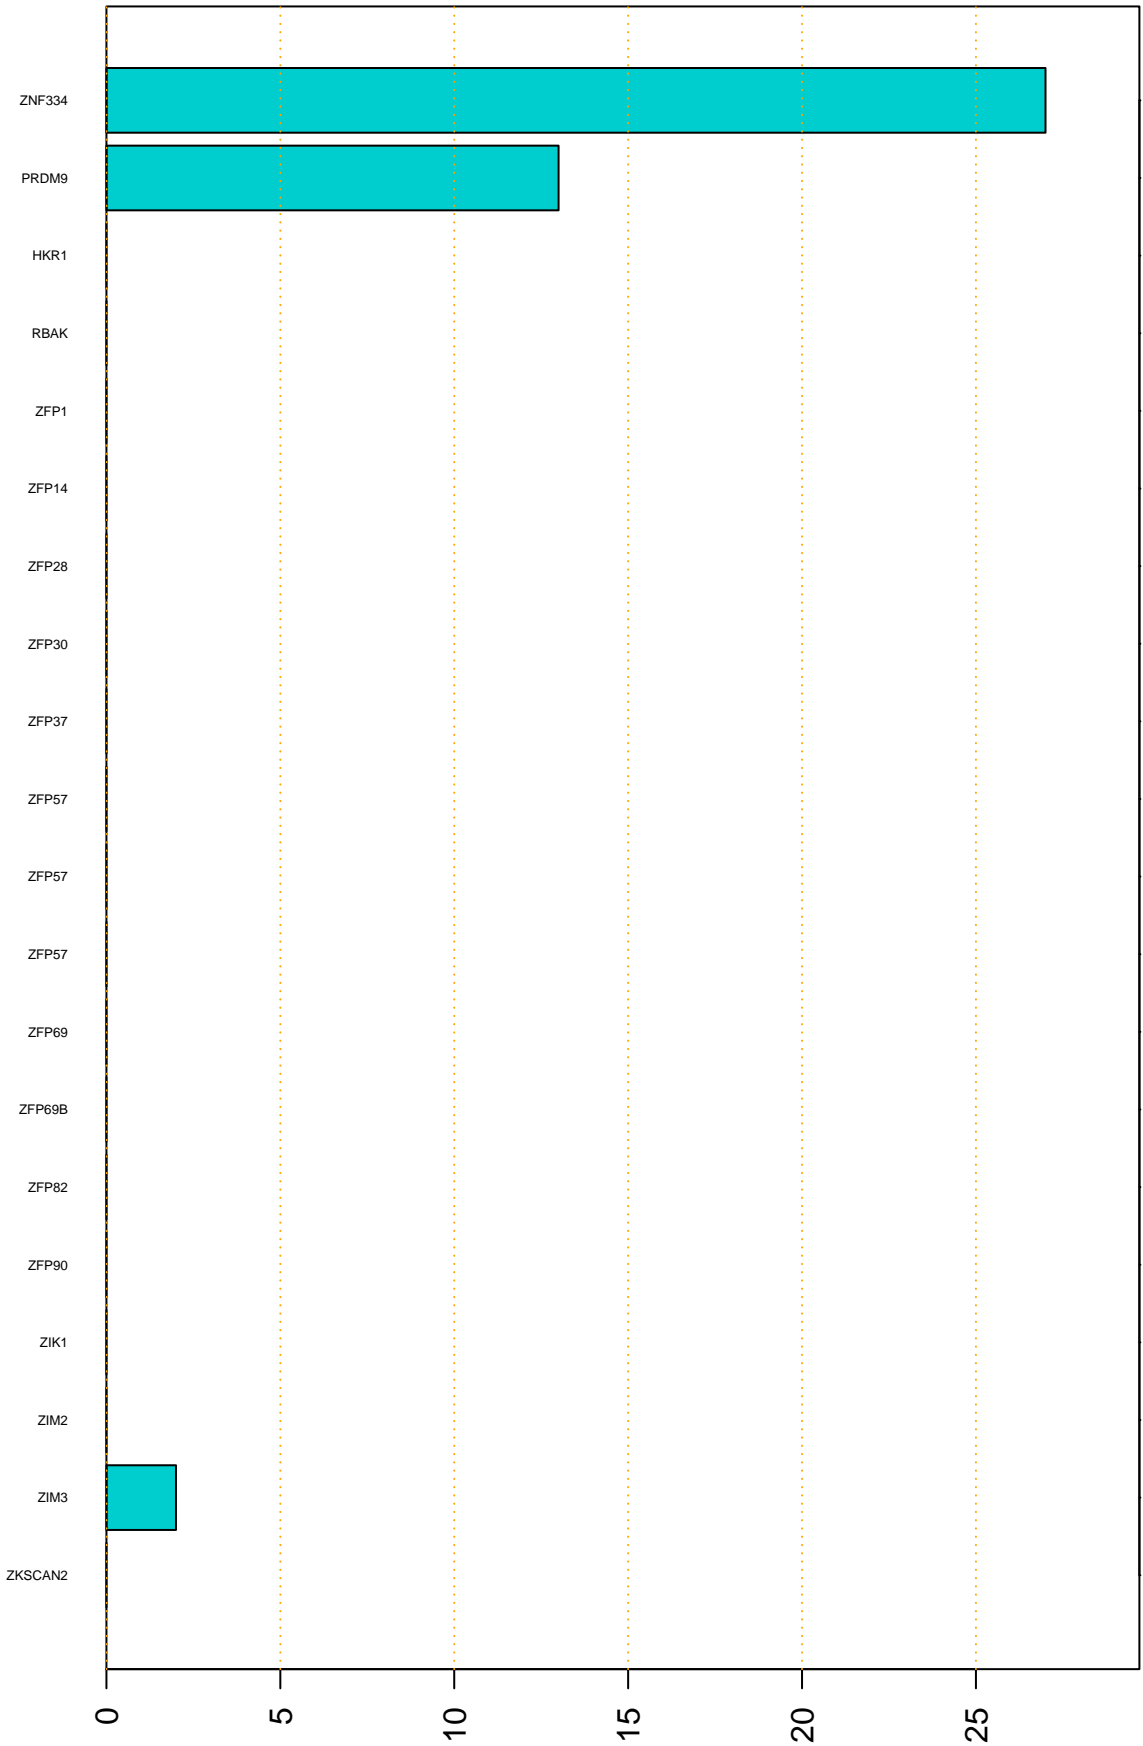

Enriched KZFP

#TE sfam with peak