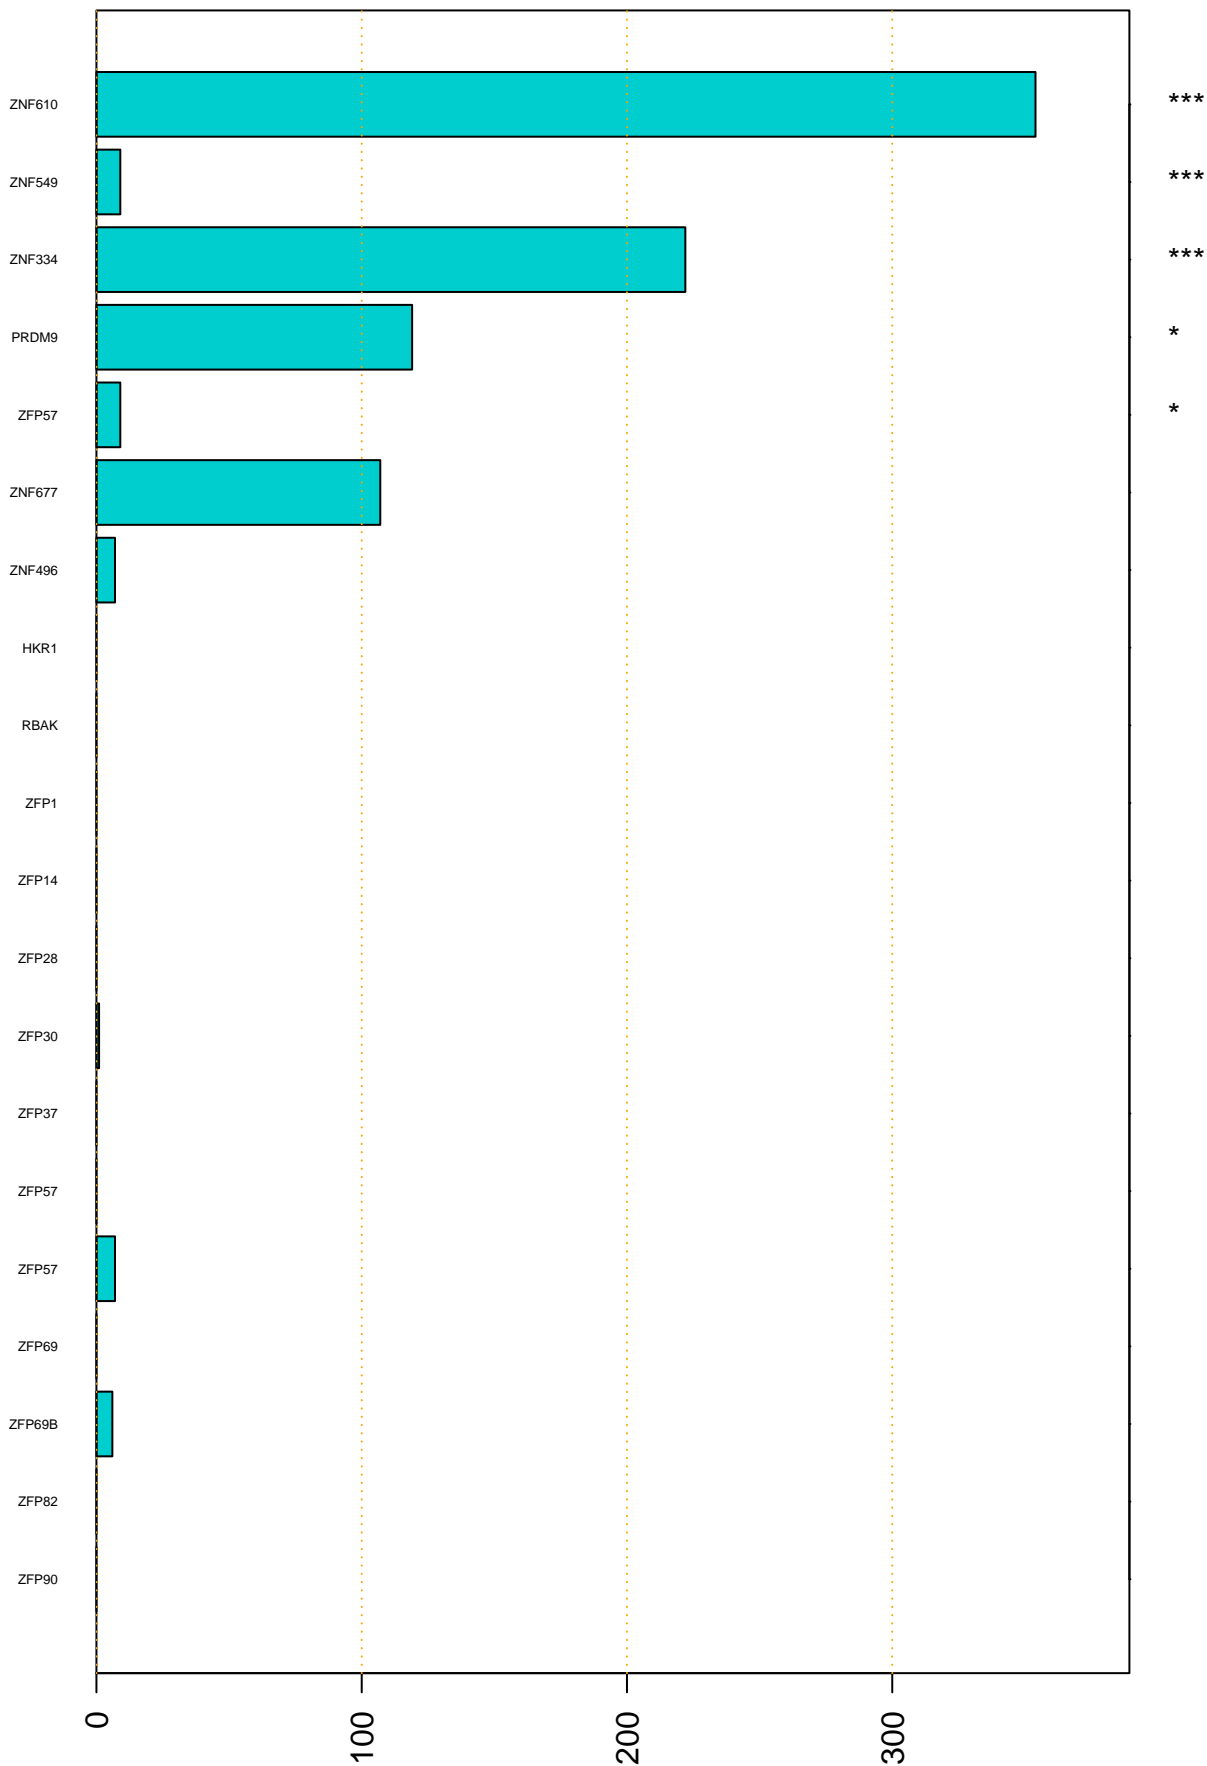

Enriched KZFP

#TE sfam with peak