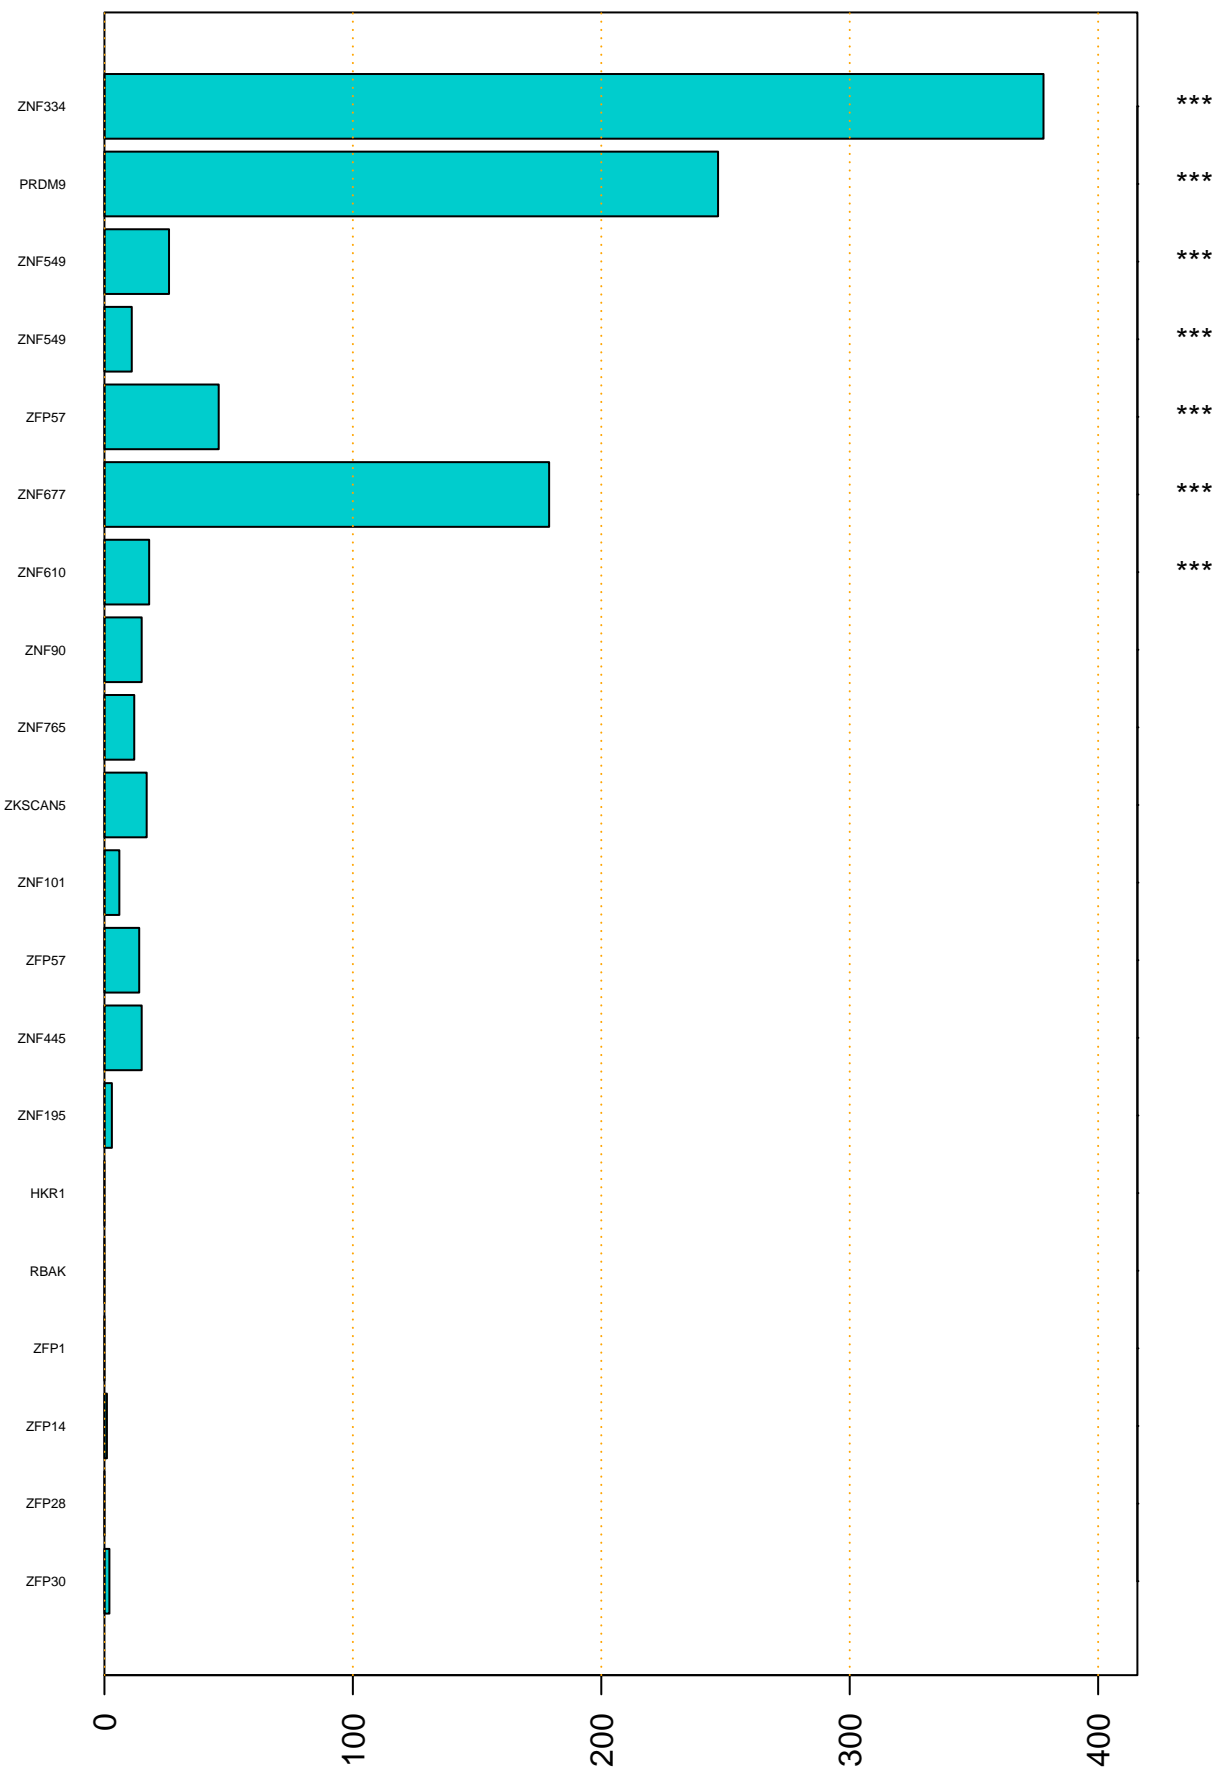

Enriched KZFP

#TE sfam with peak