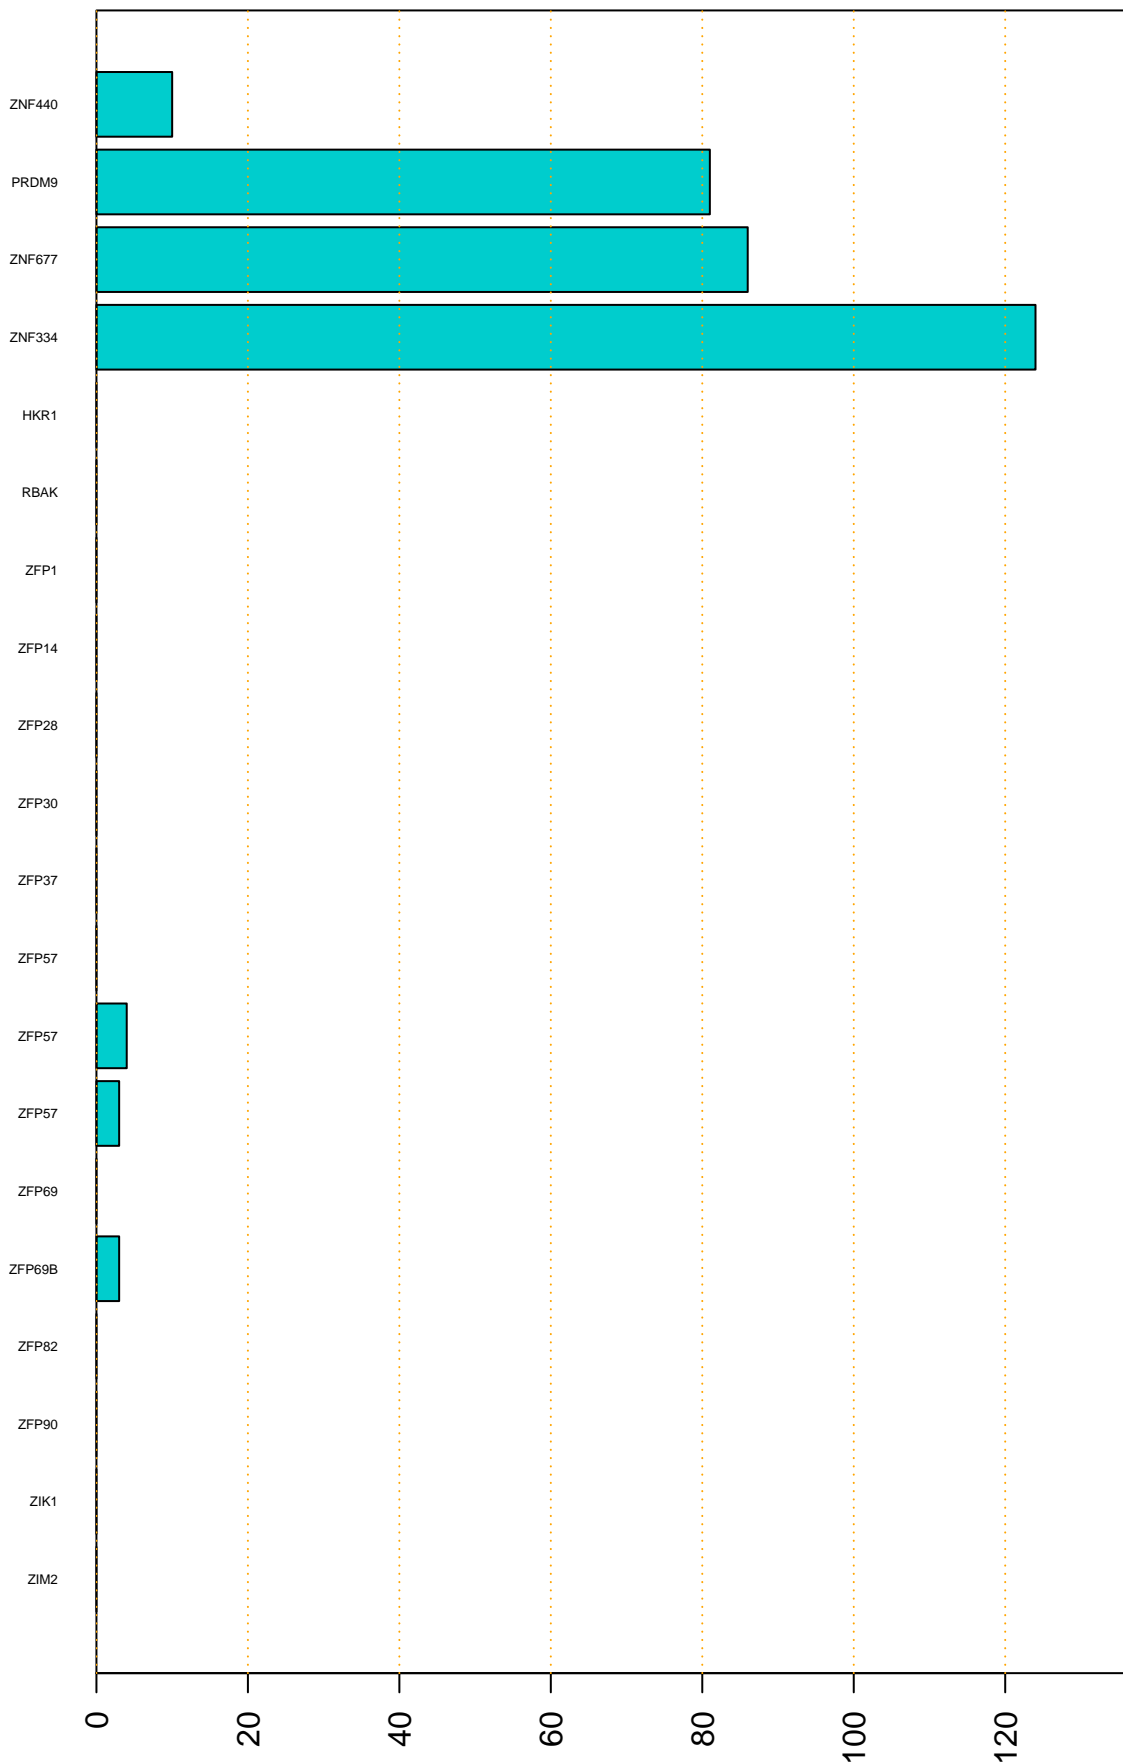

Enriched KZFP

#TE sfam with peak