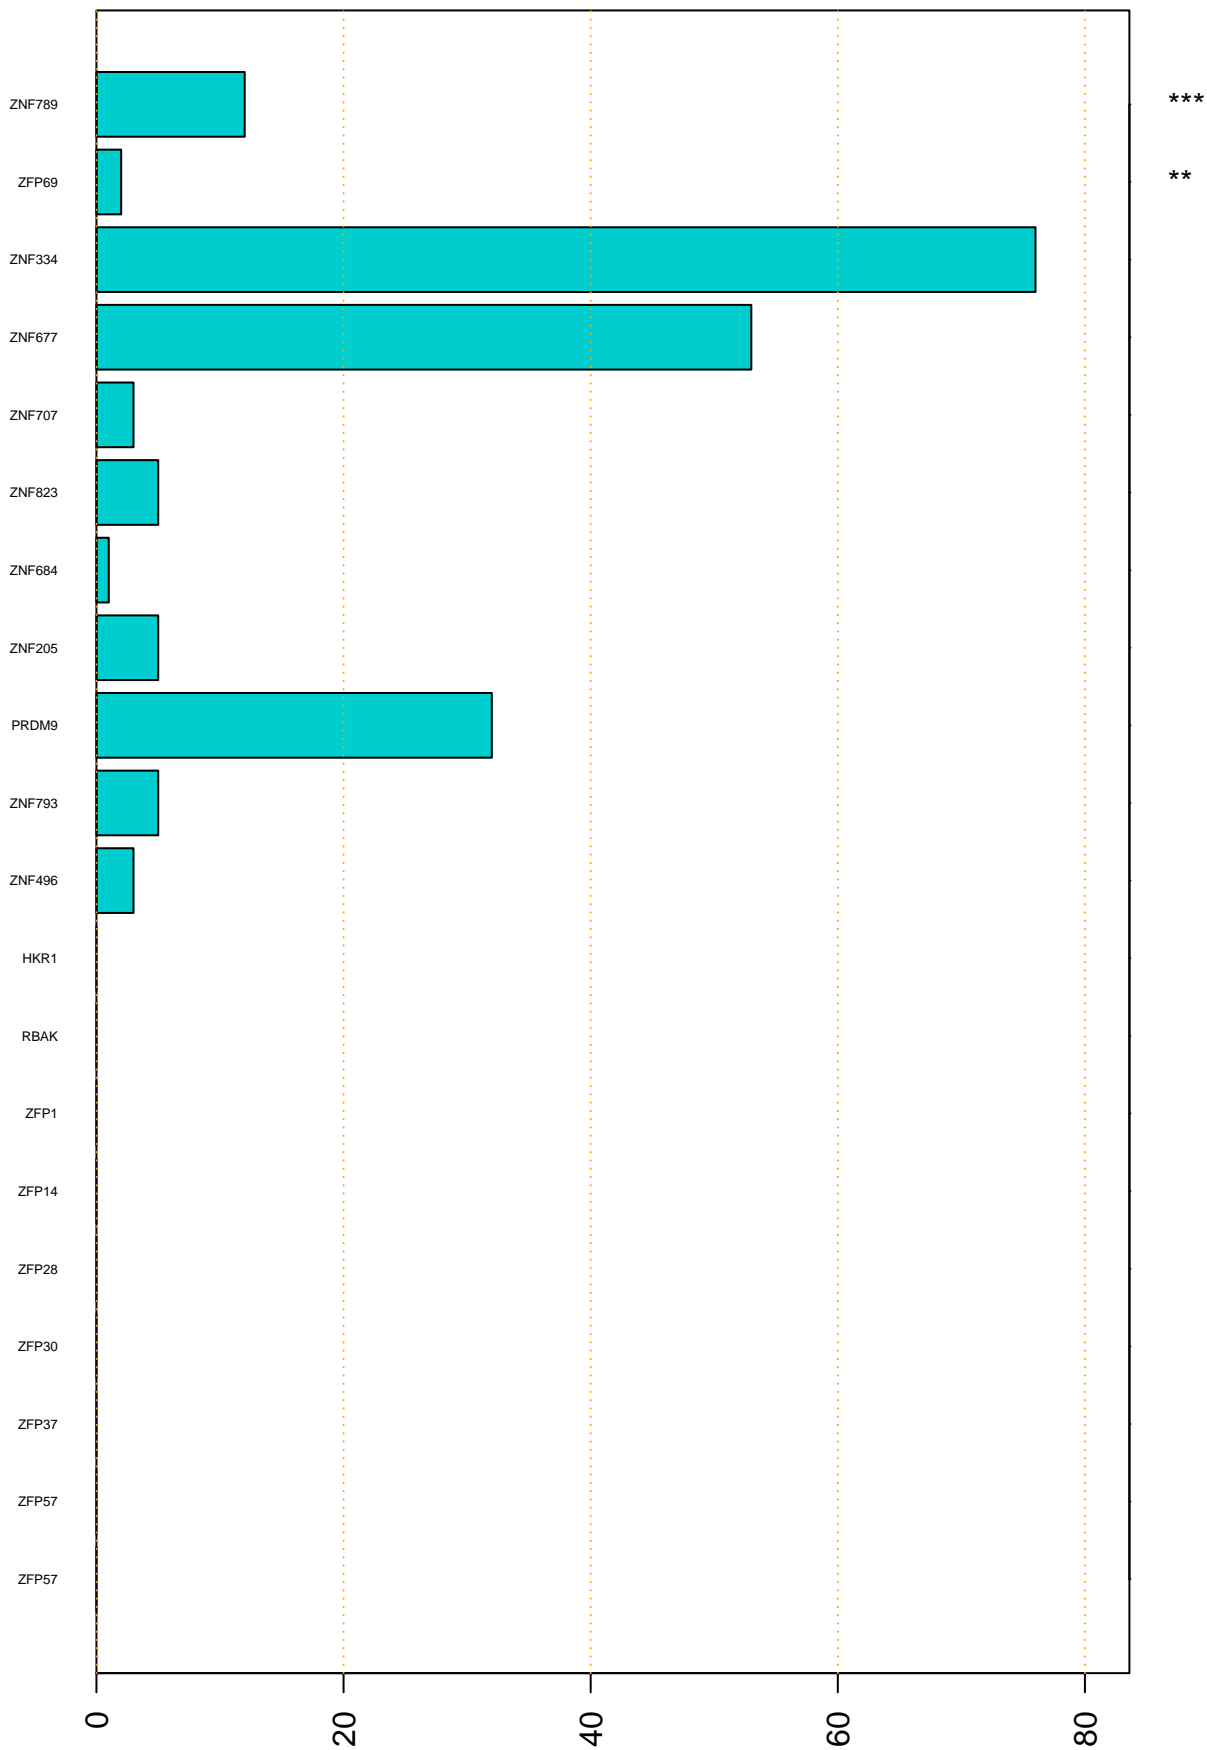

Enriched KZFP

#TE sfam with peak