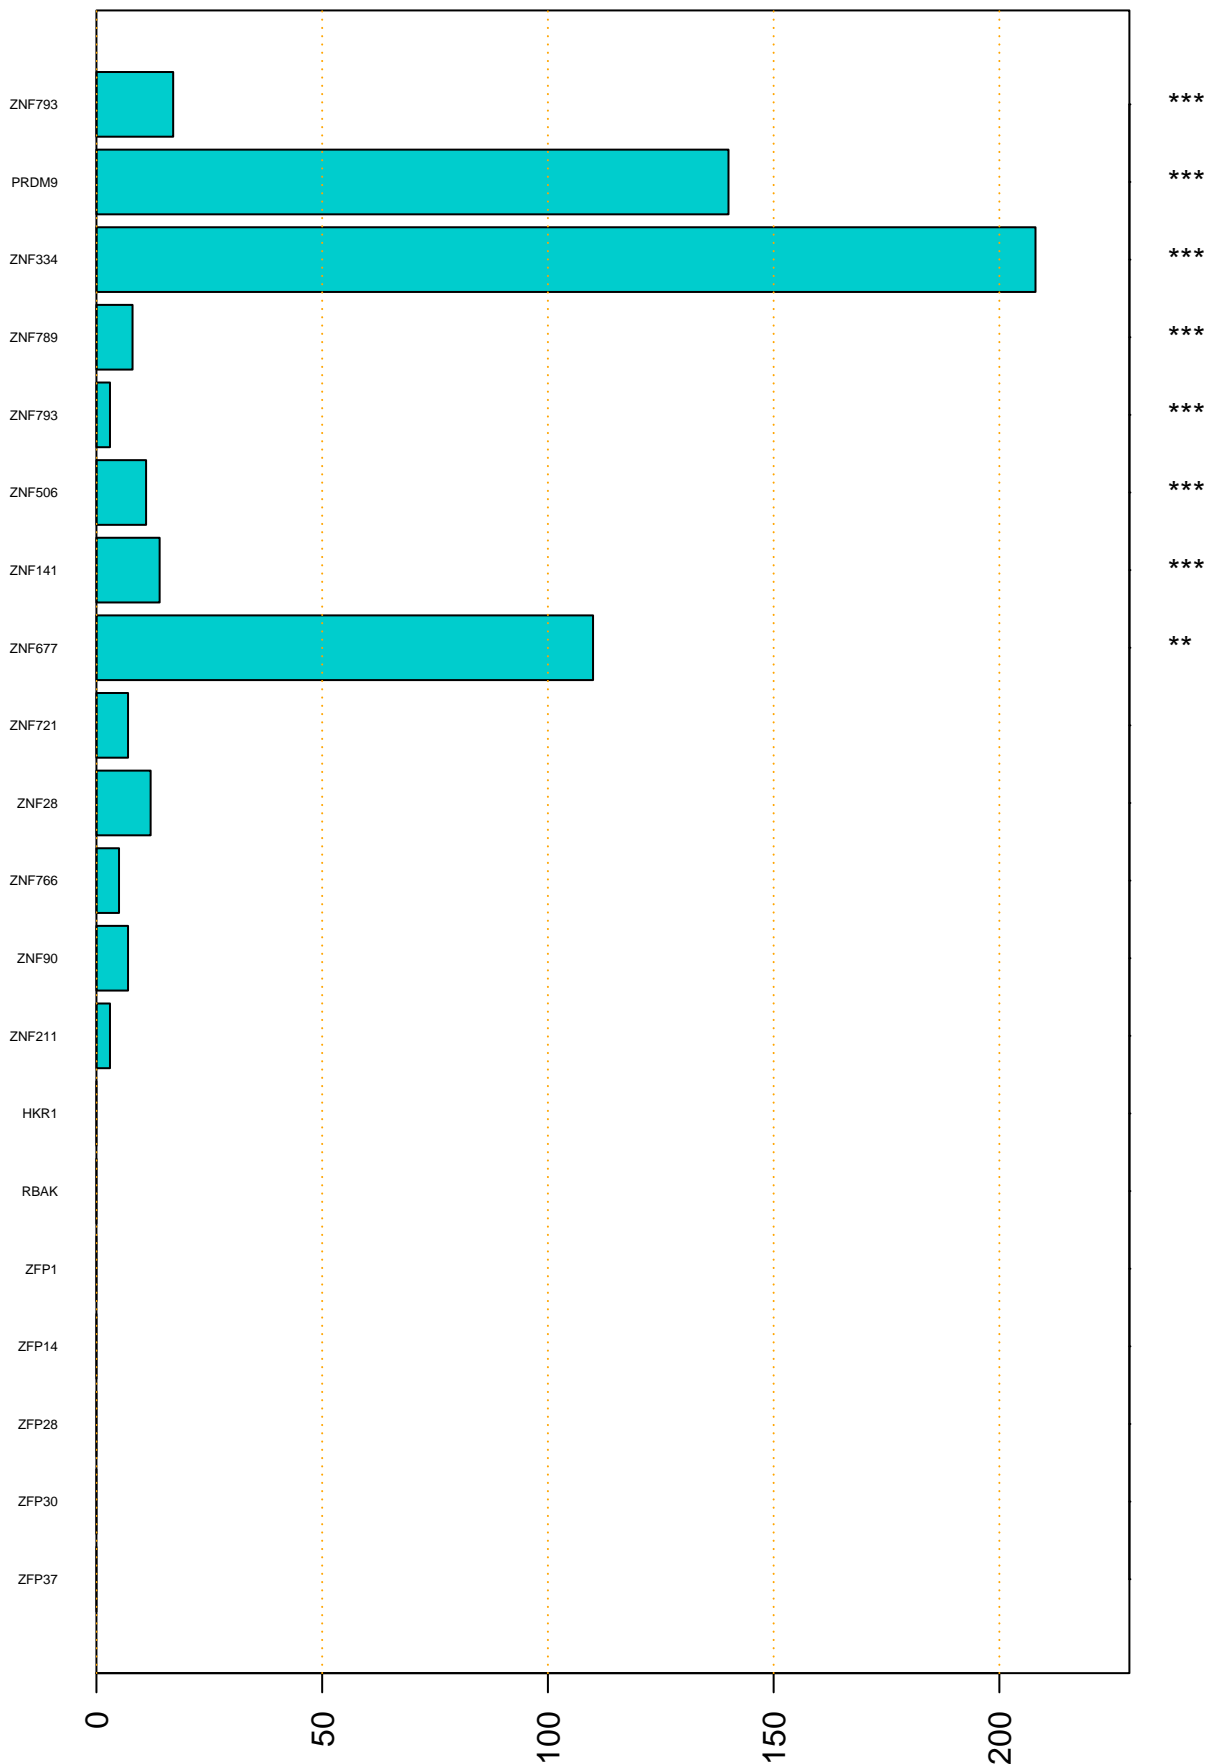

Enriched KZFP

#TE sfam with peak