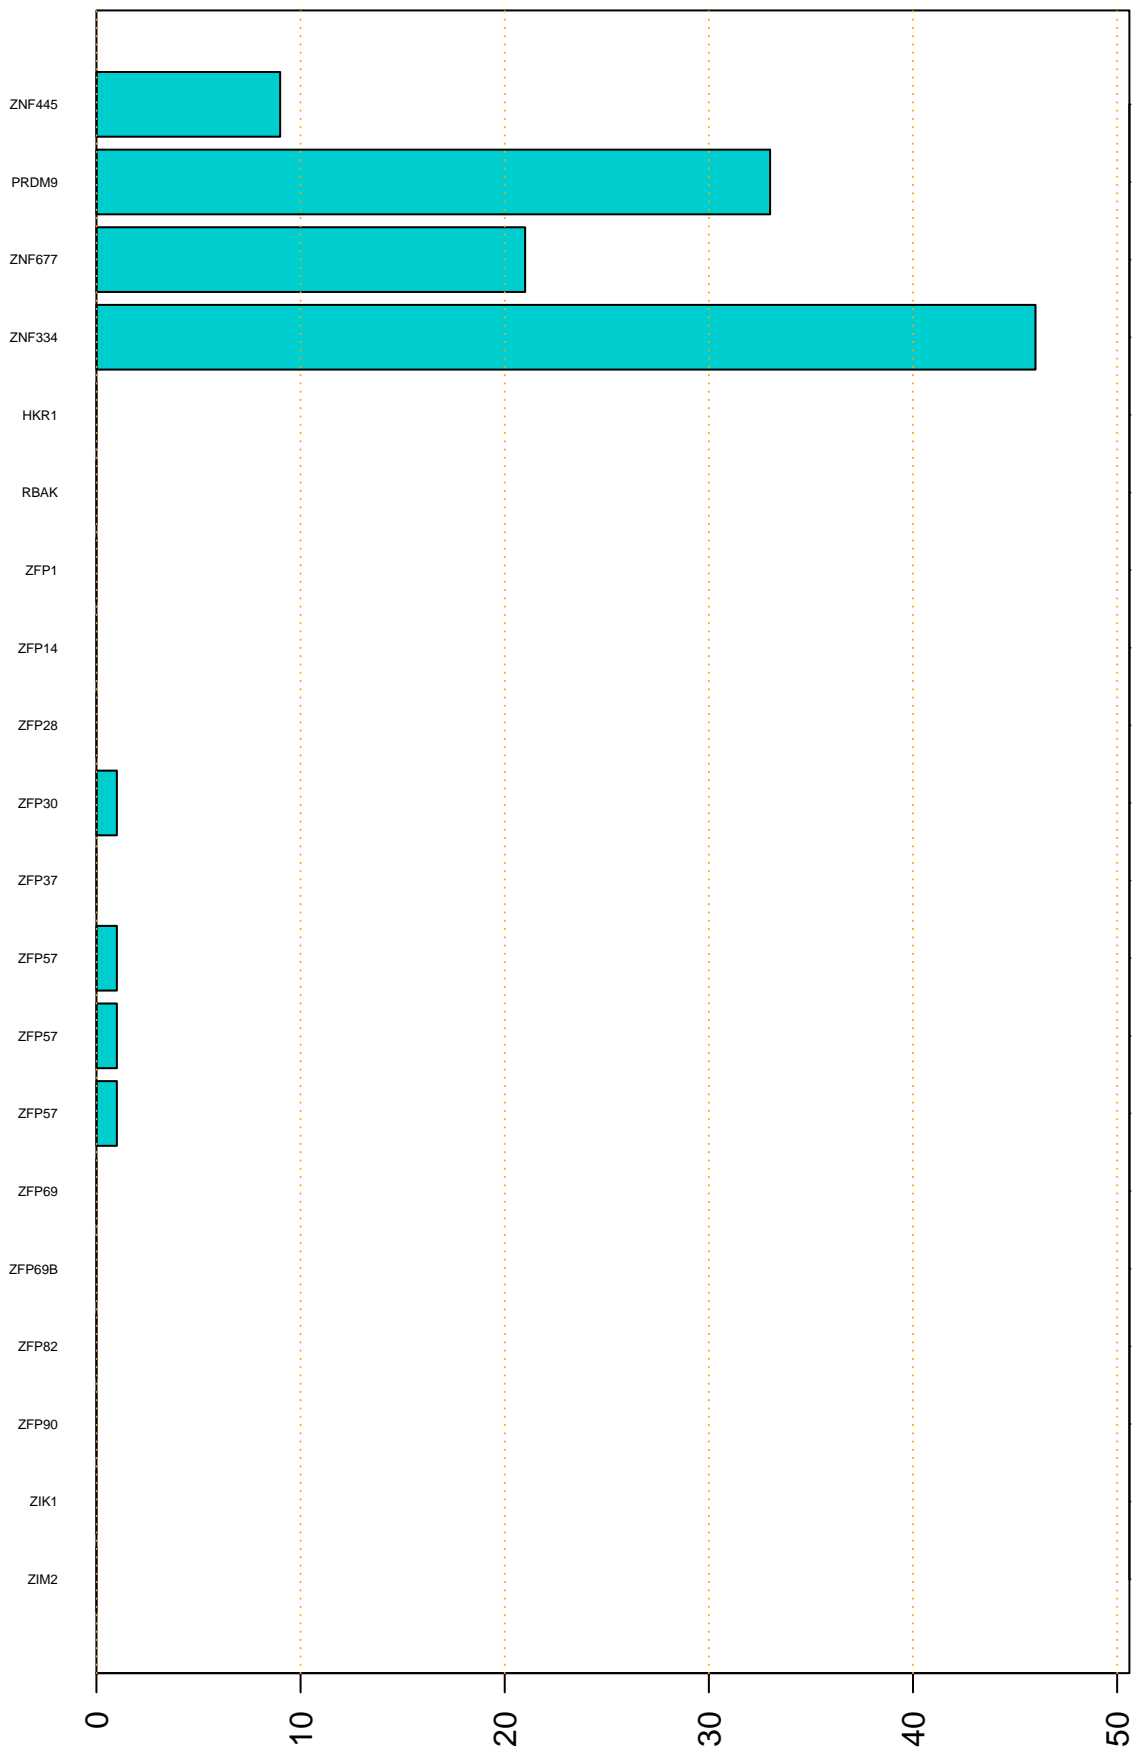

Enriched KZFP

#TE sfam with peak