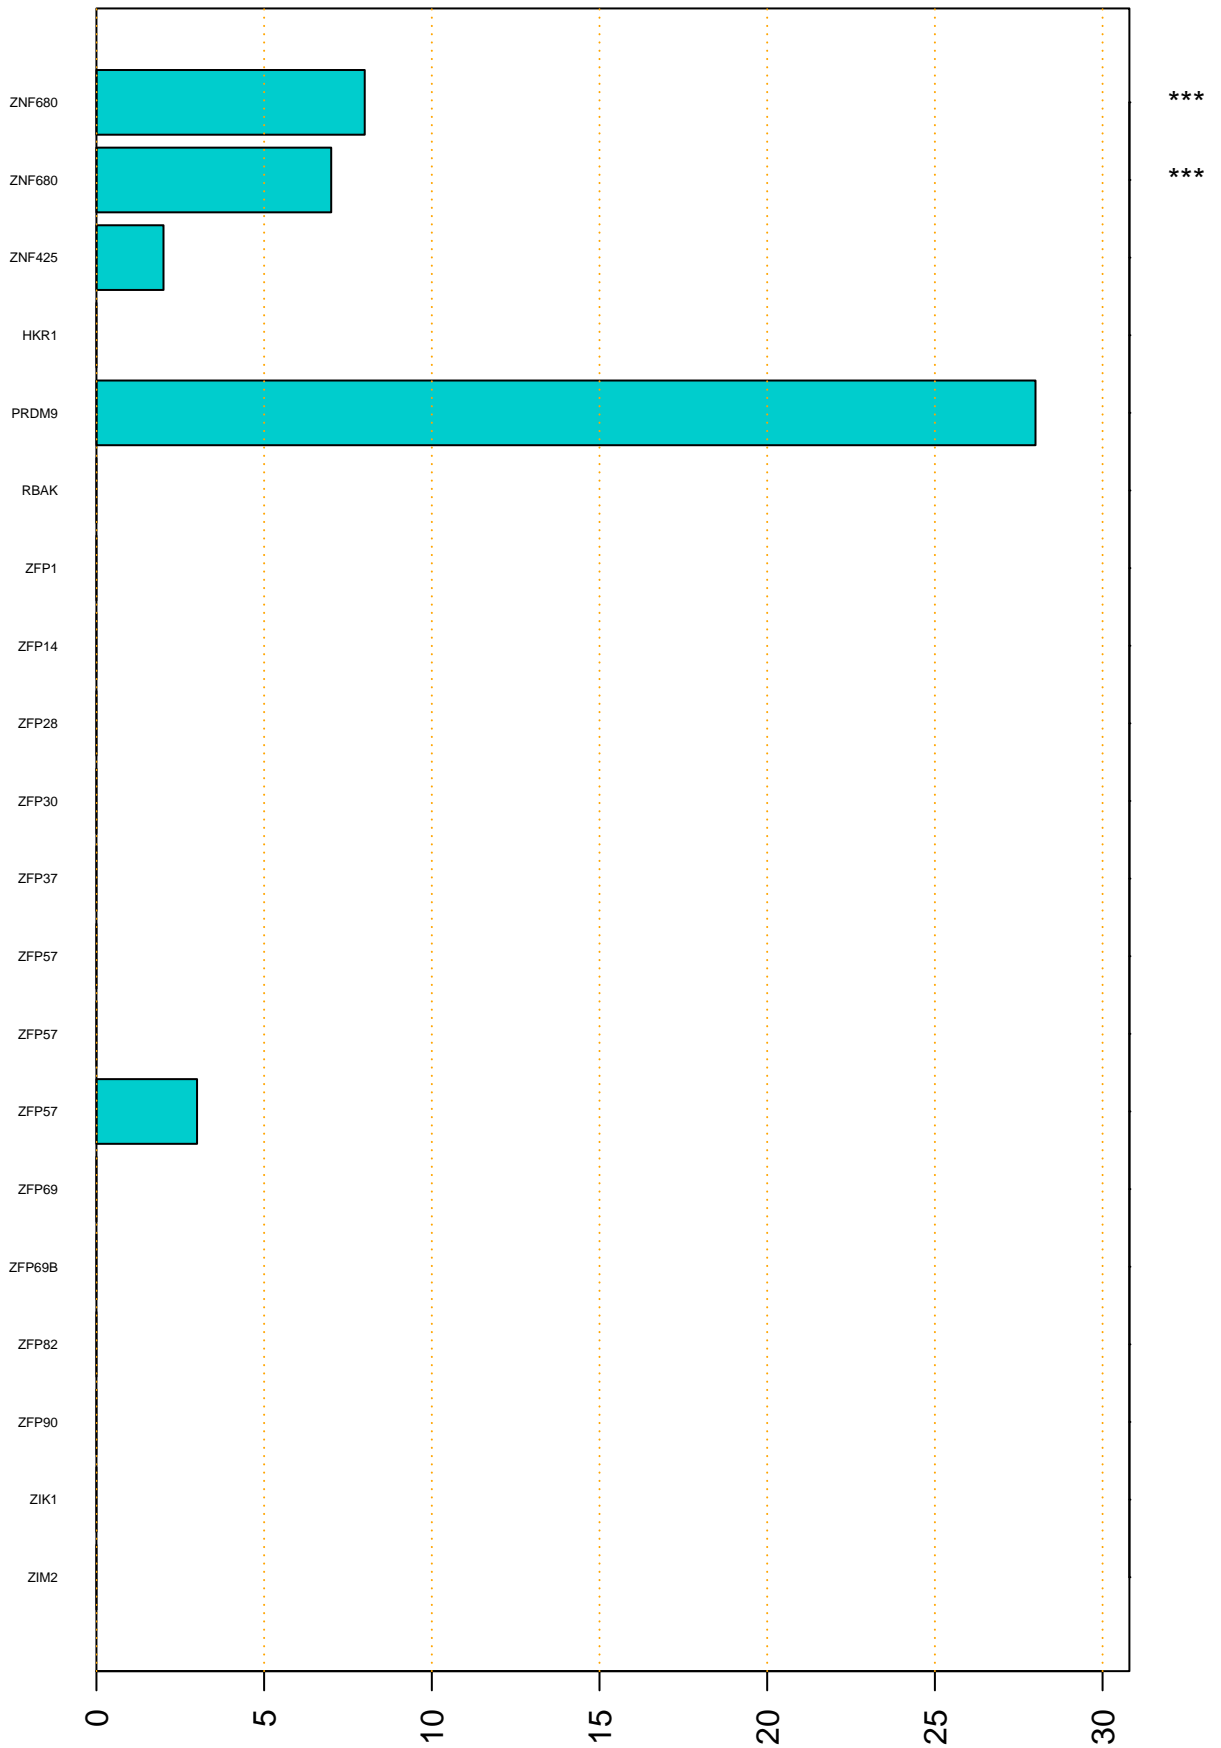

Enriched KZFP

#TE sfam with peak