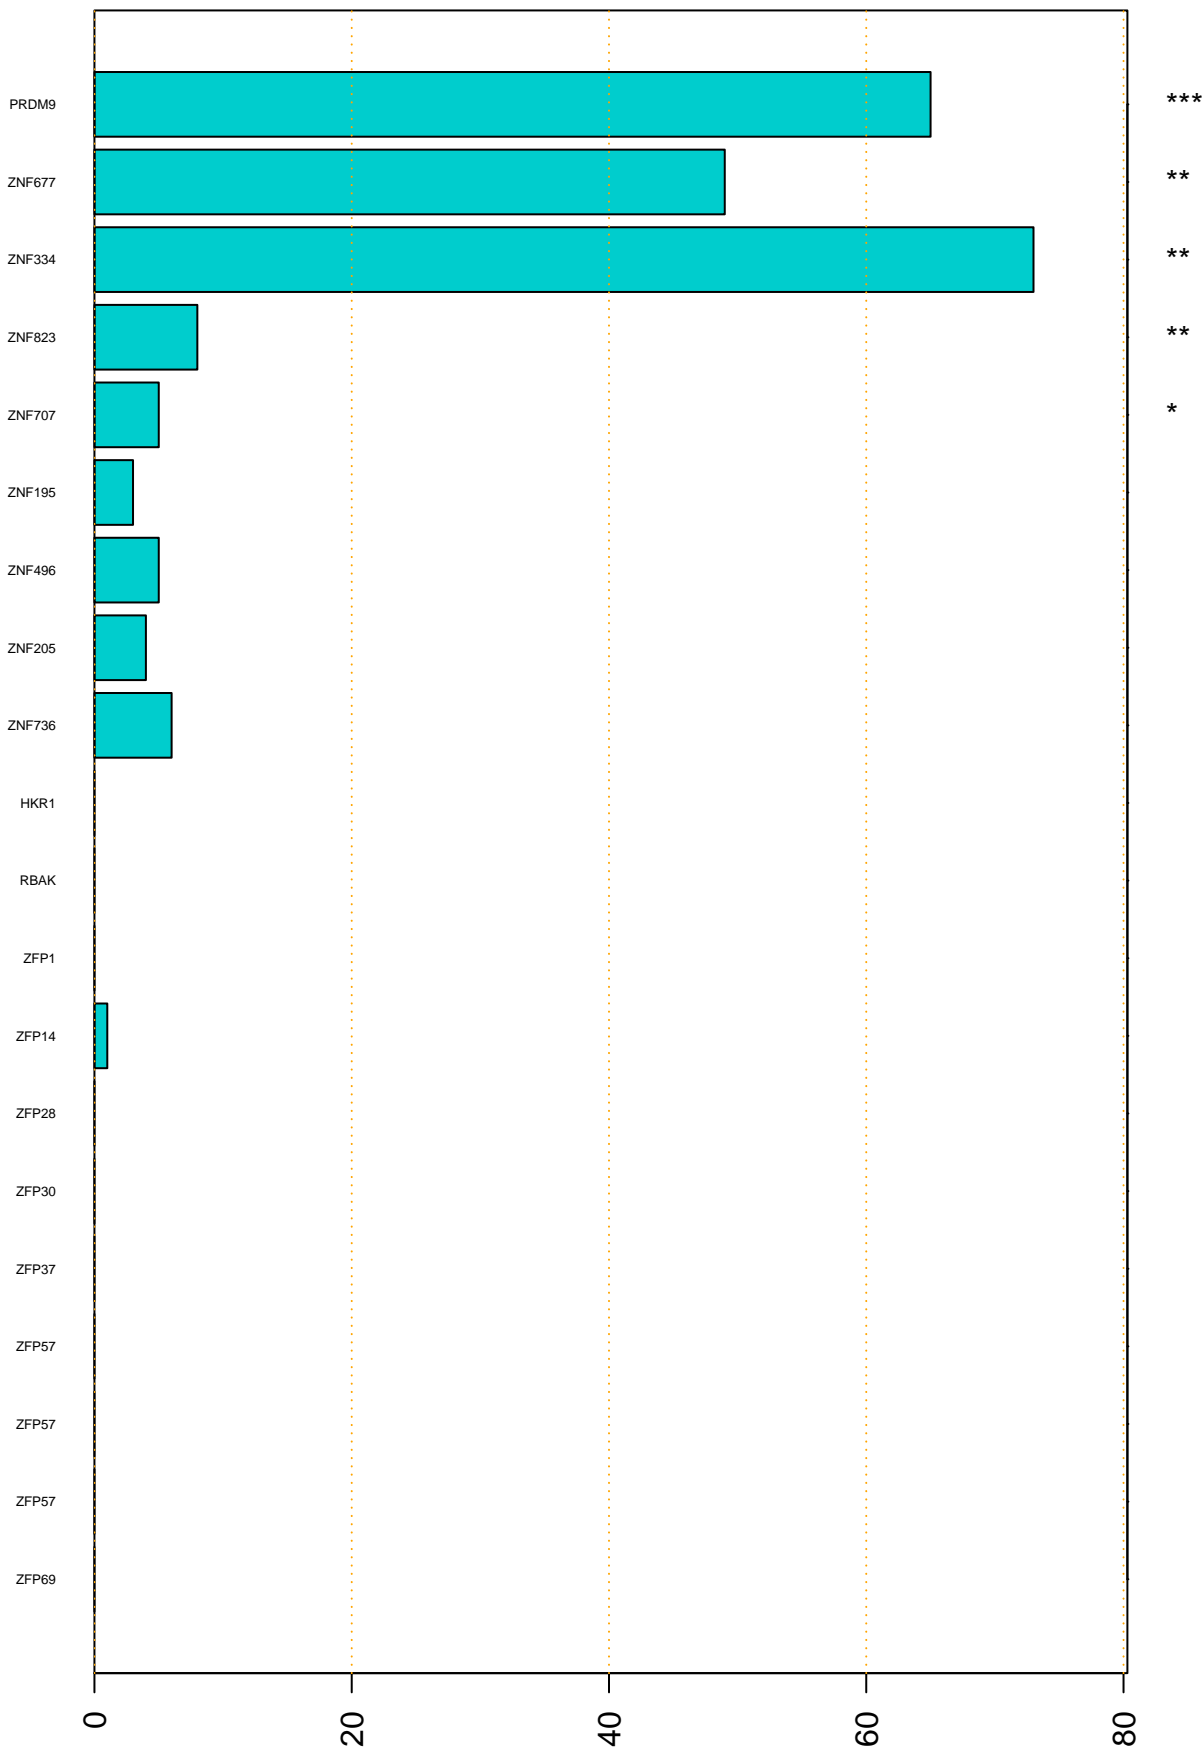

Enriched KZFP

#TE sfam with peak